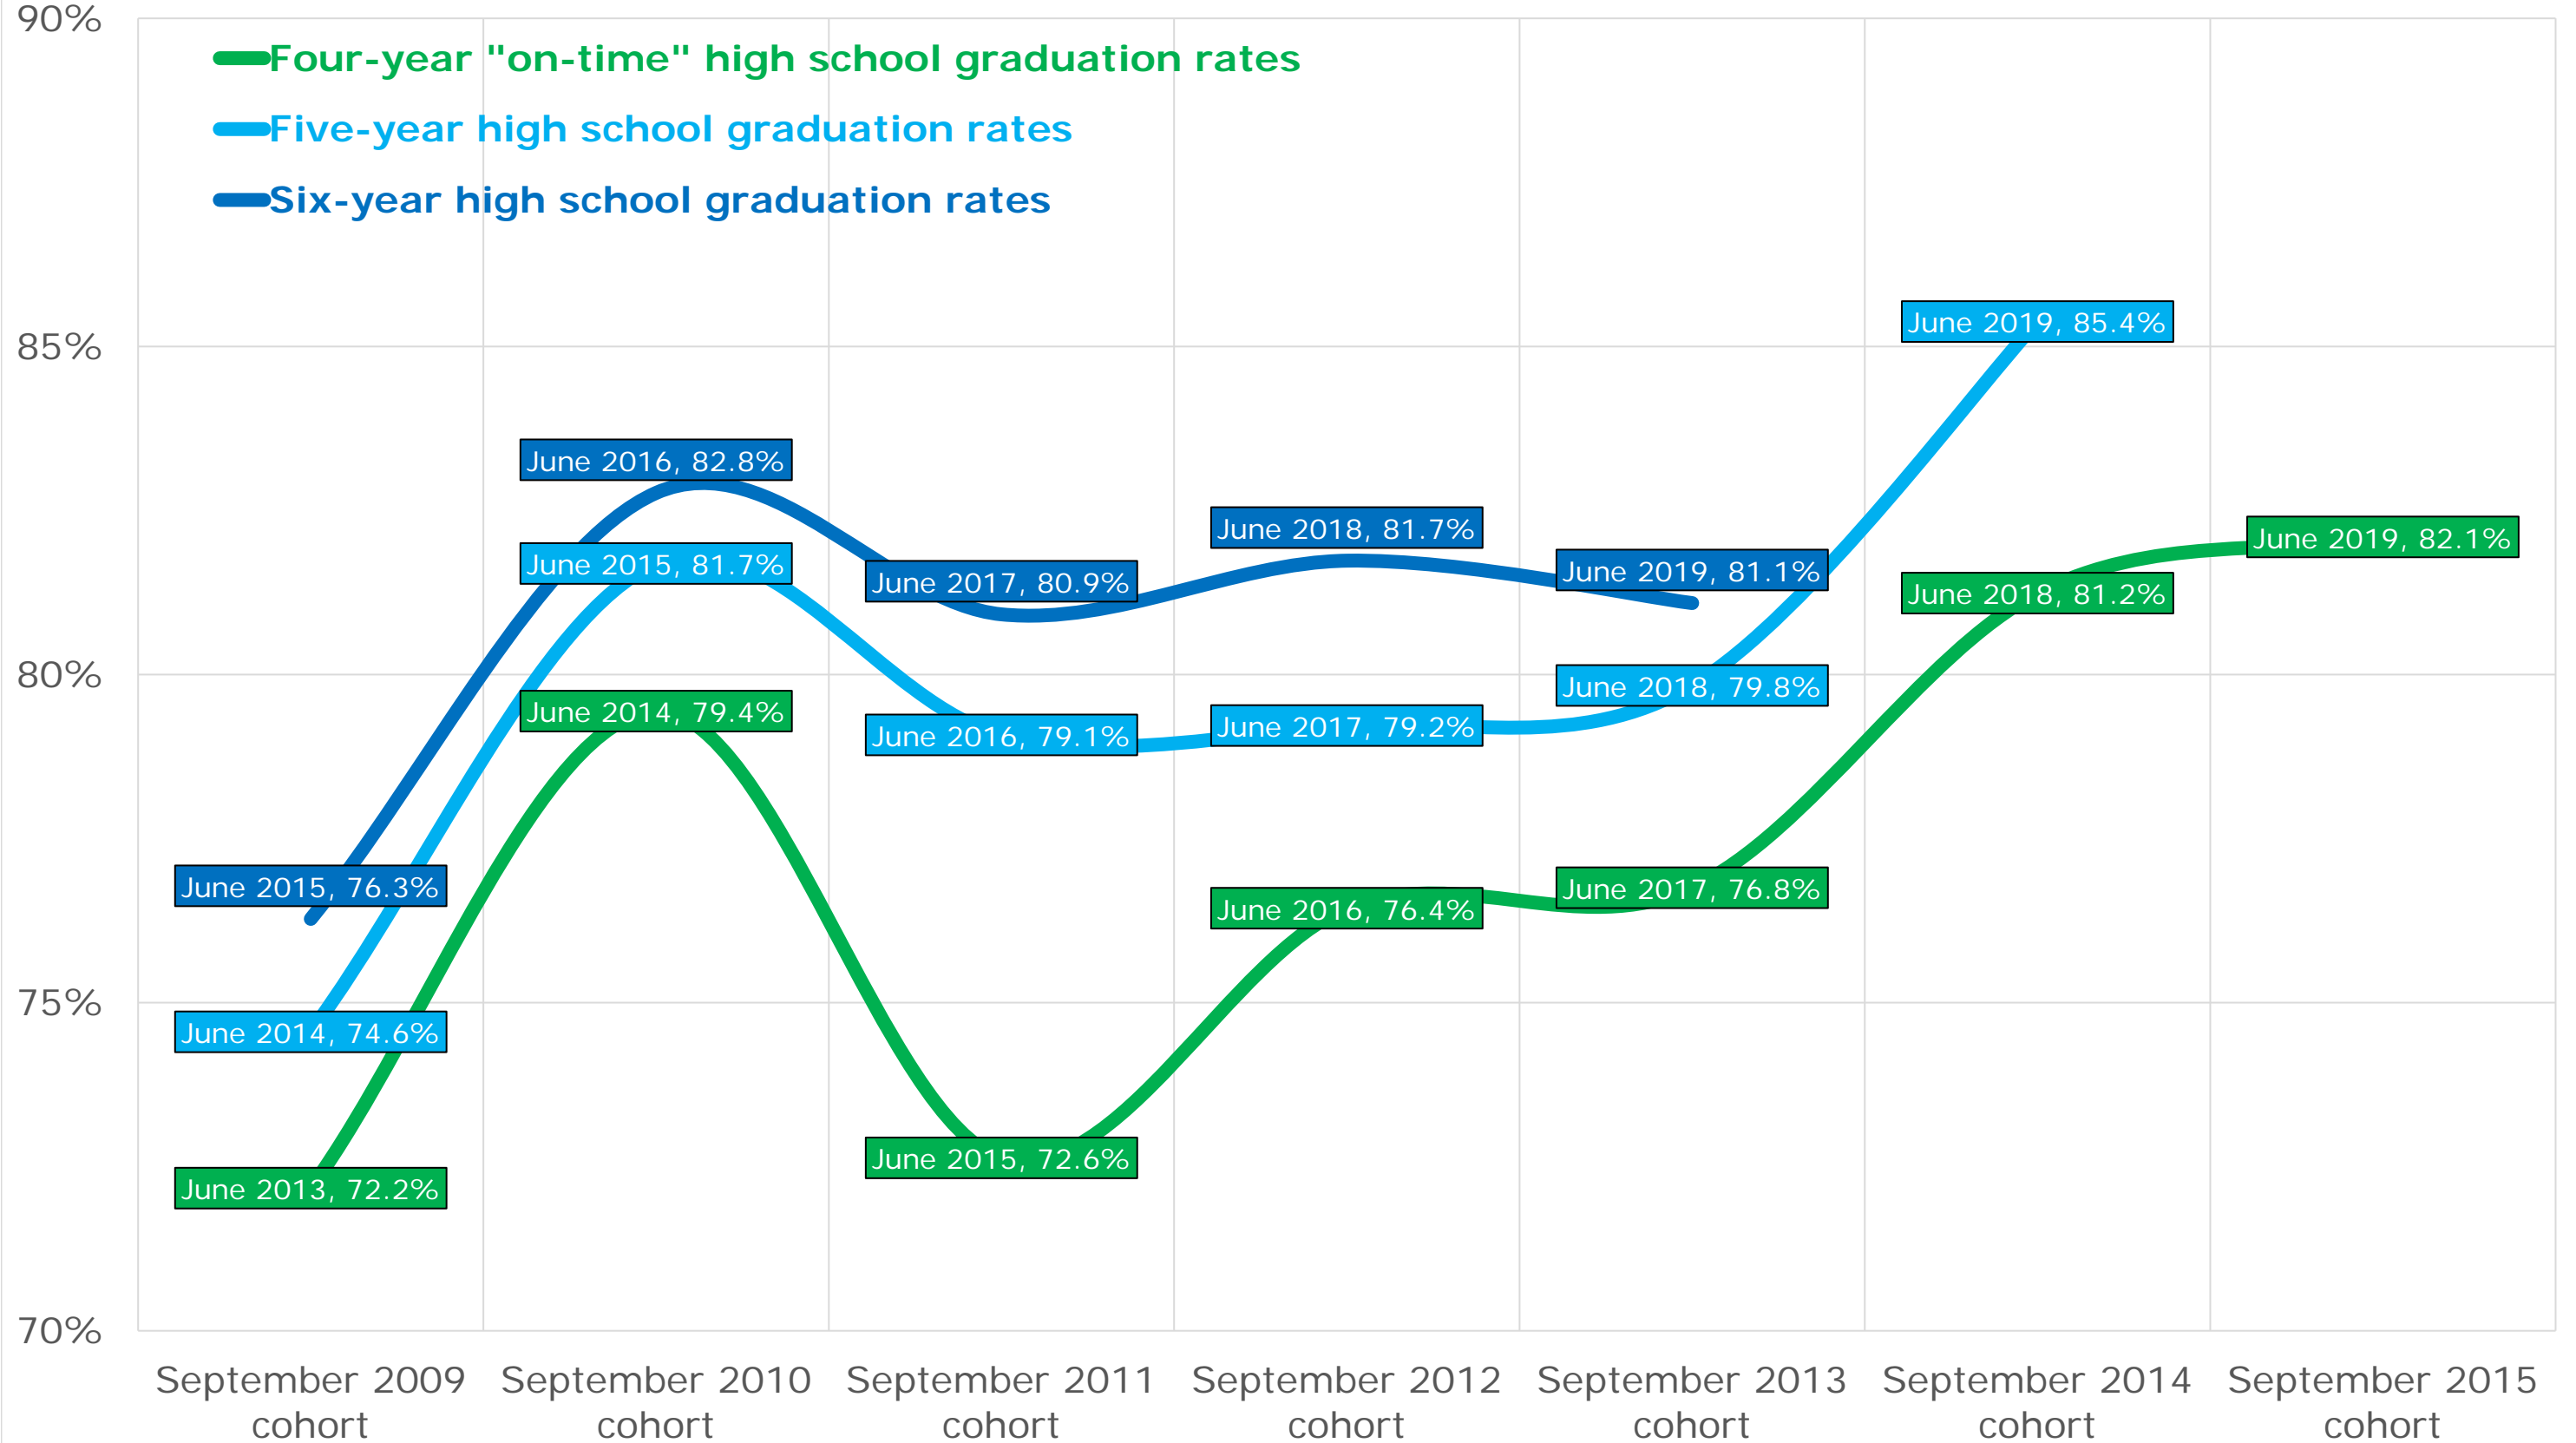

Border Land School Division