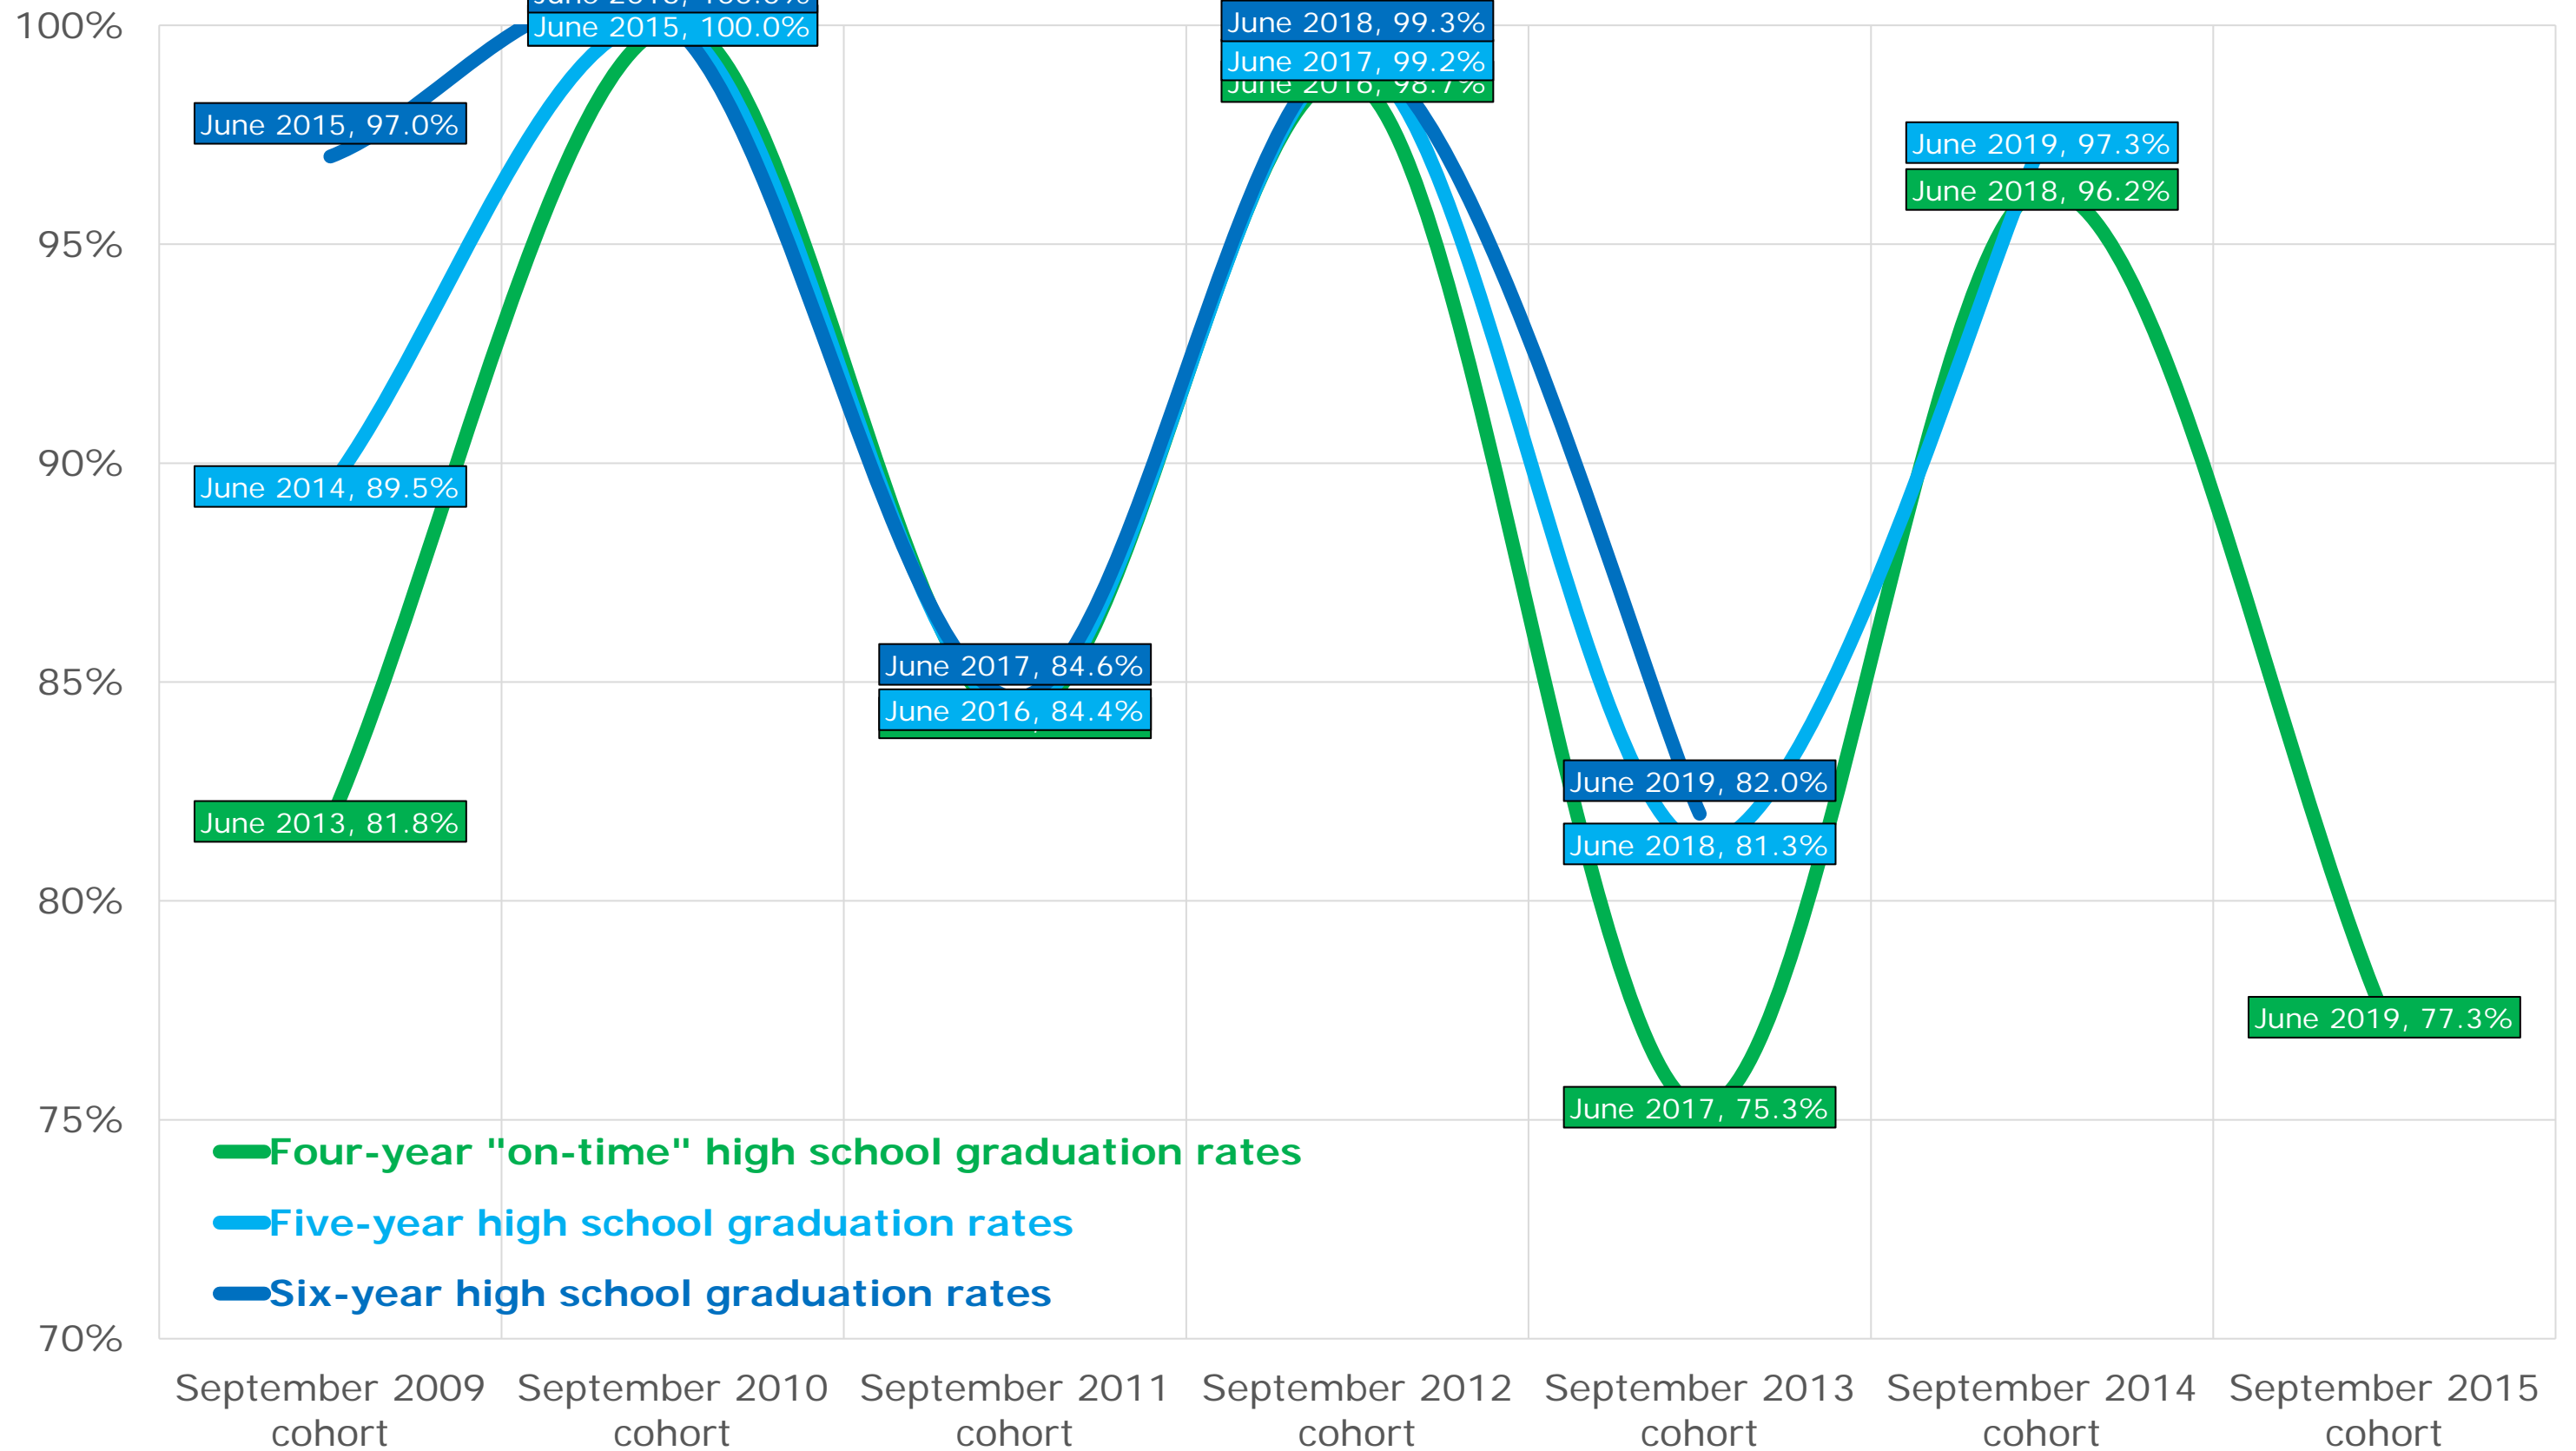

Swan Valley School Division

Turtle Mountain School Division

Turtle River School Division

Western School Division

Whiteshell School District

Winnipeg School Division

Division scolaire franco-manitobaine