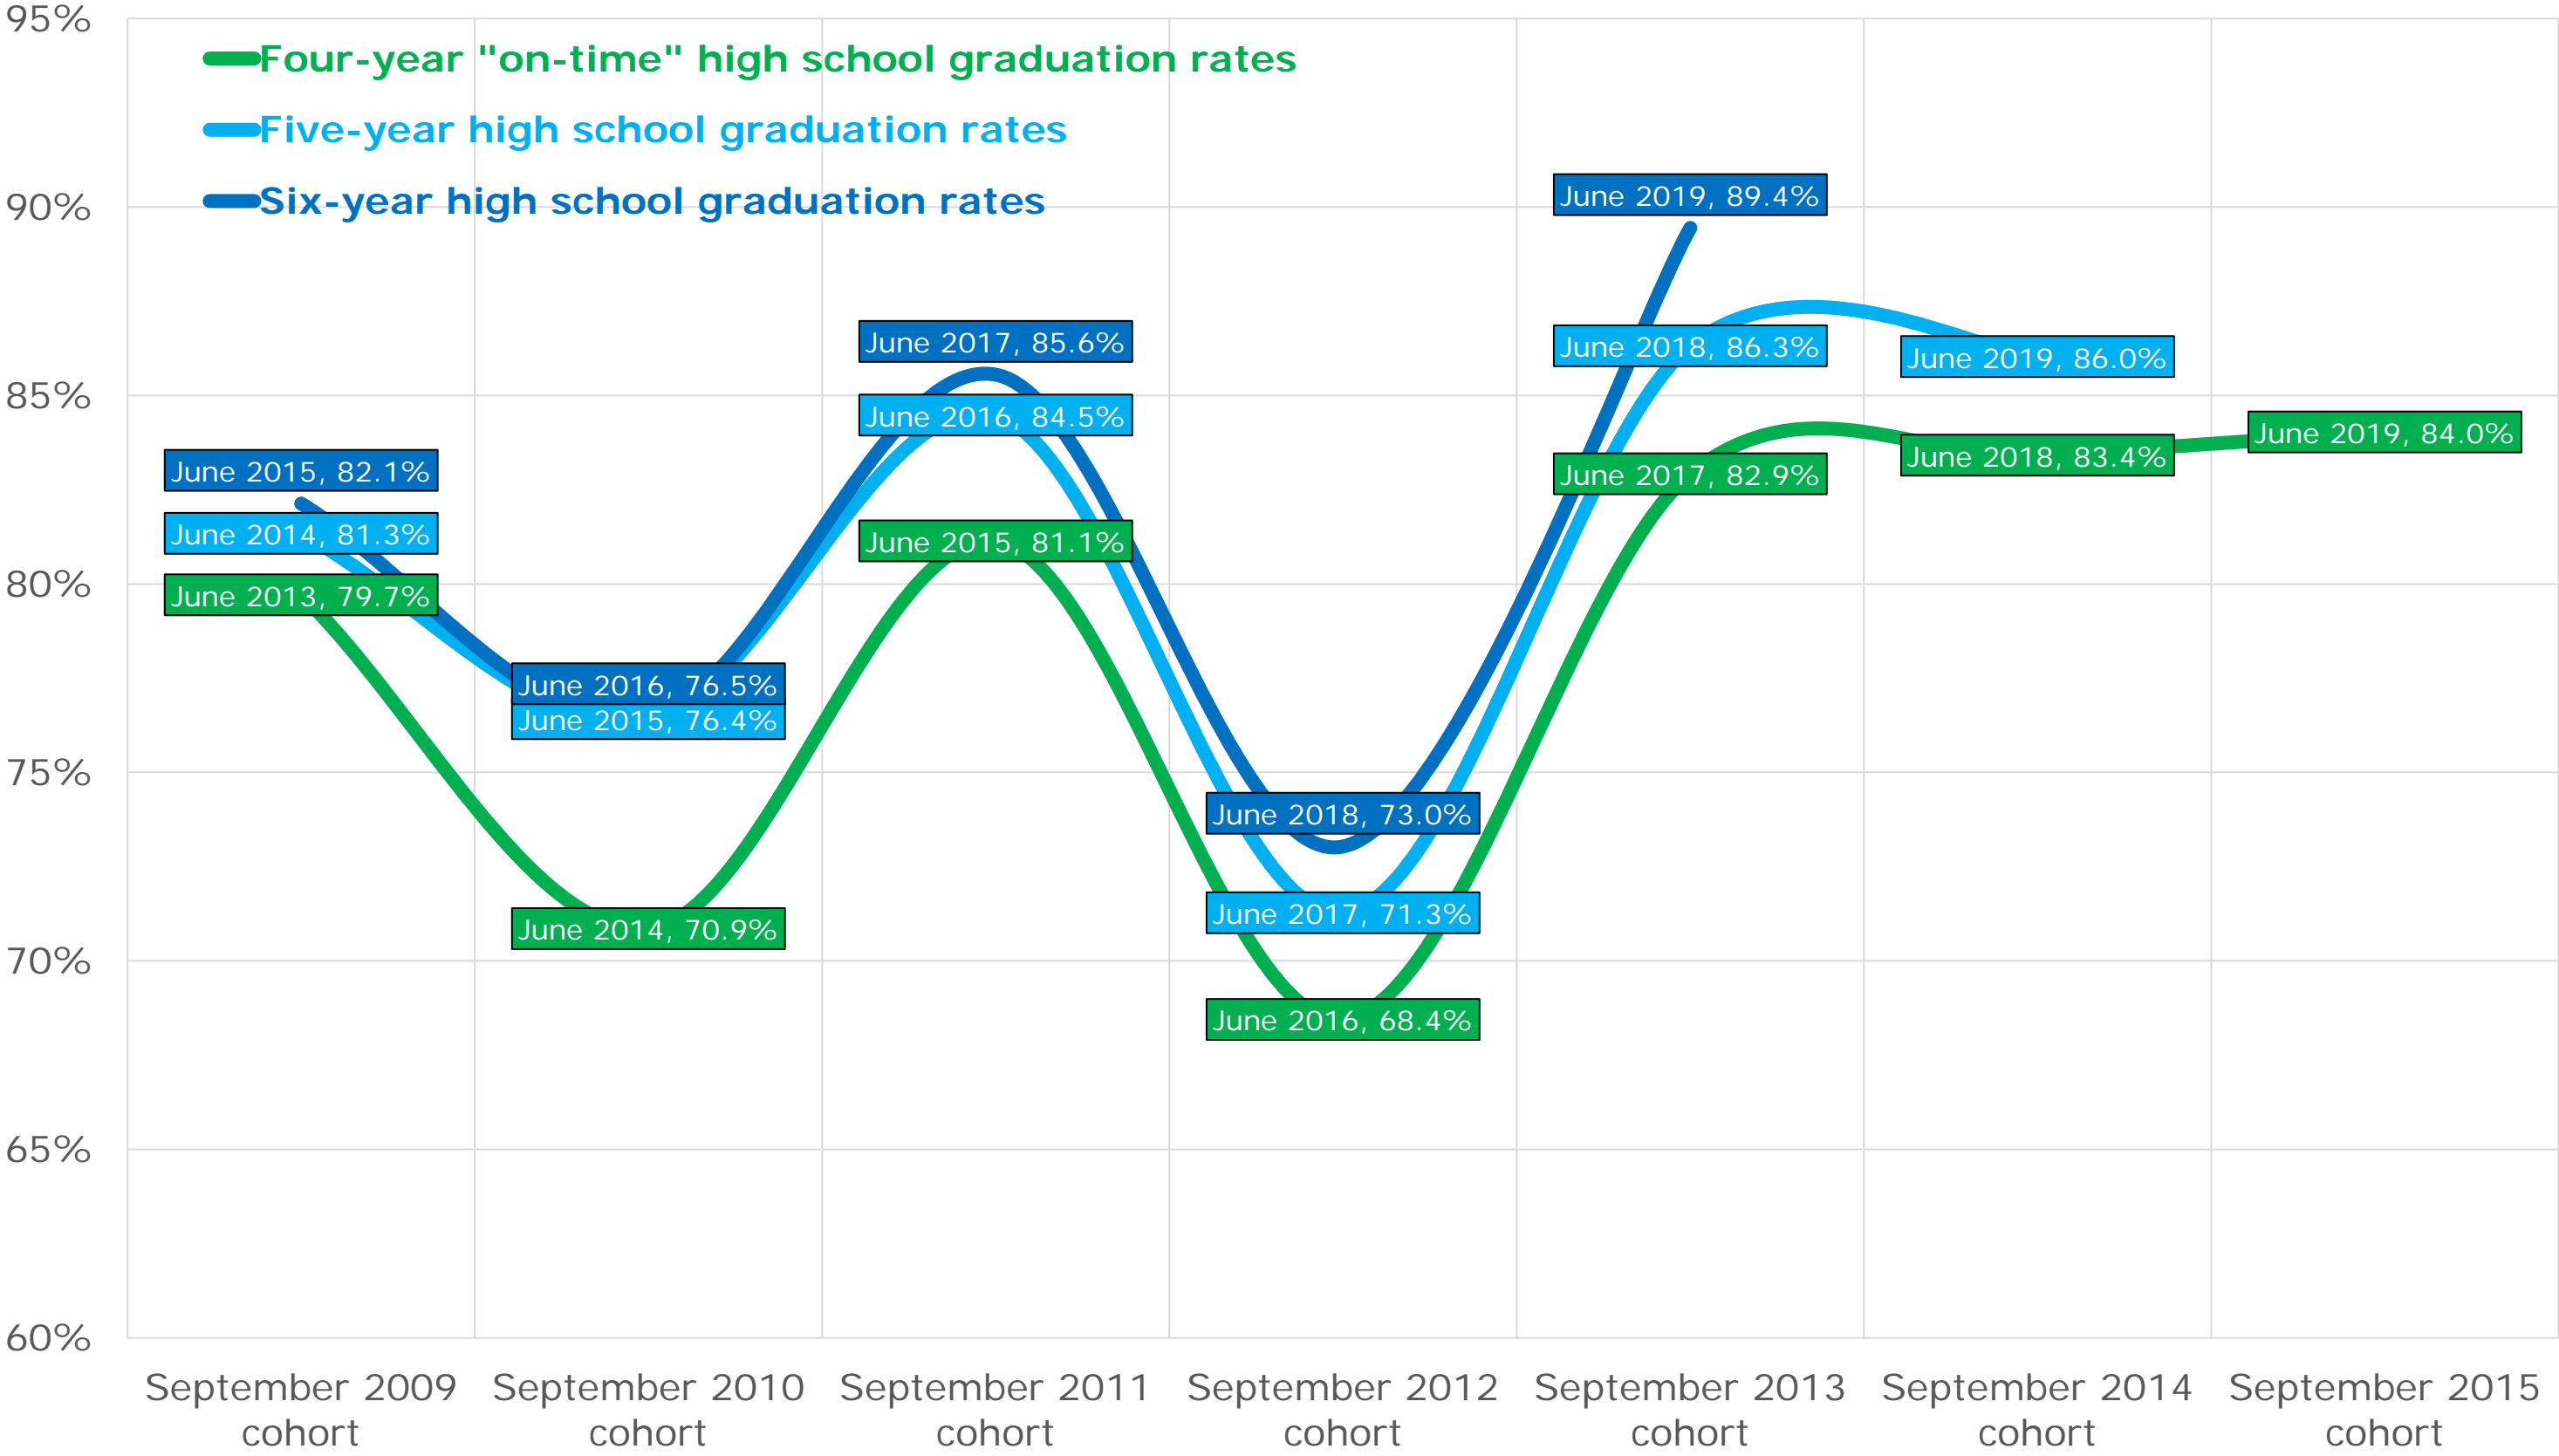

Evergreen School Division