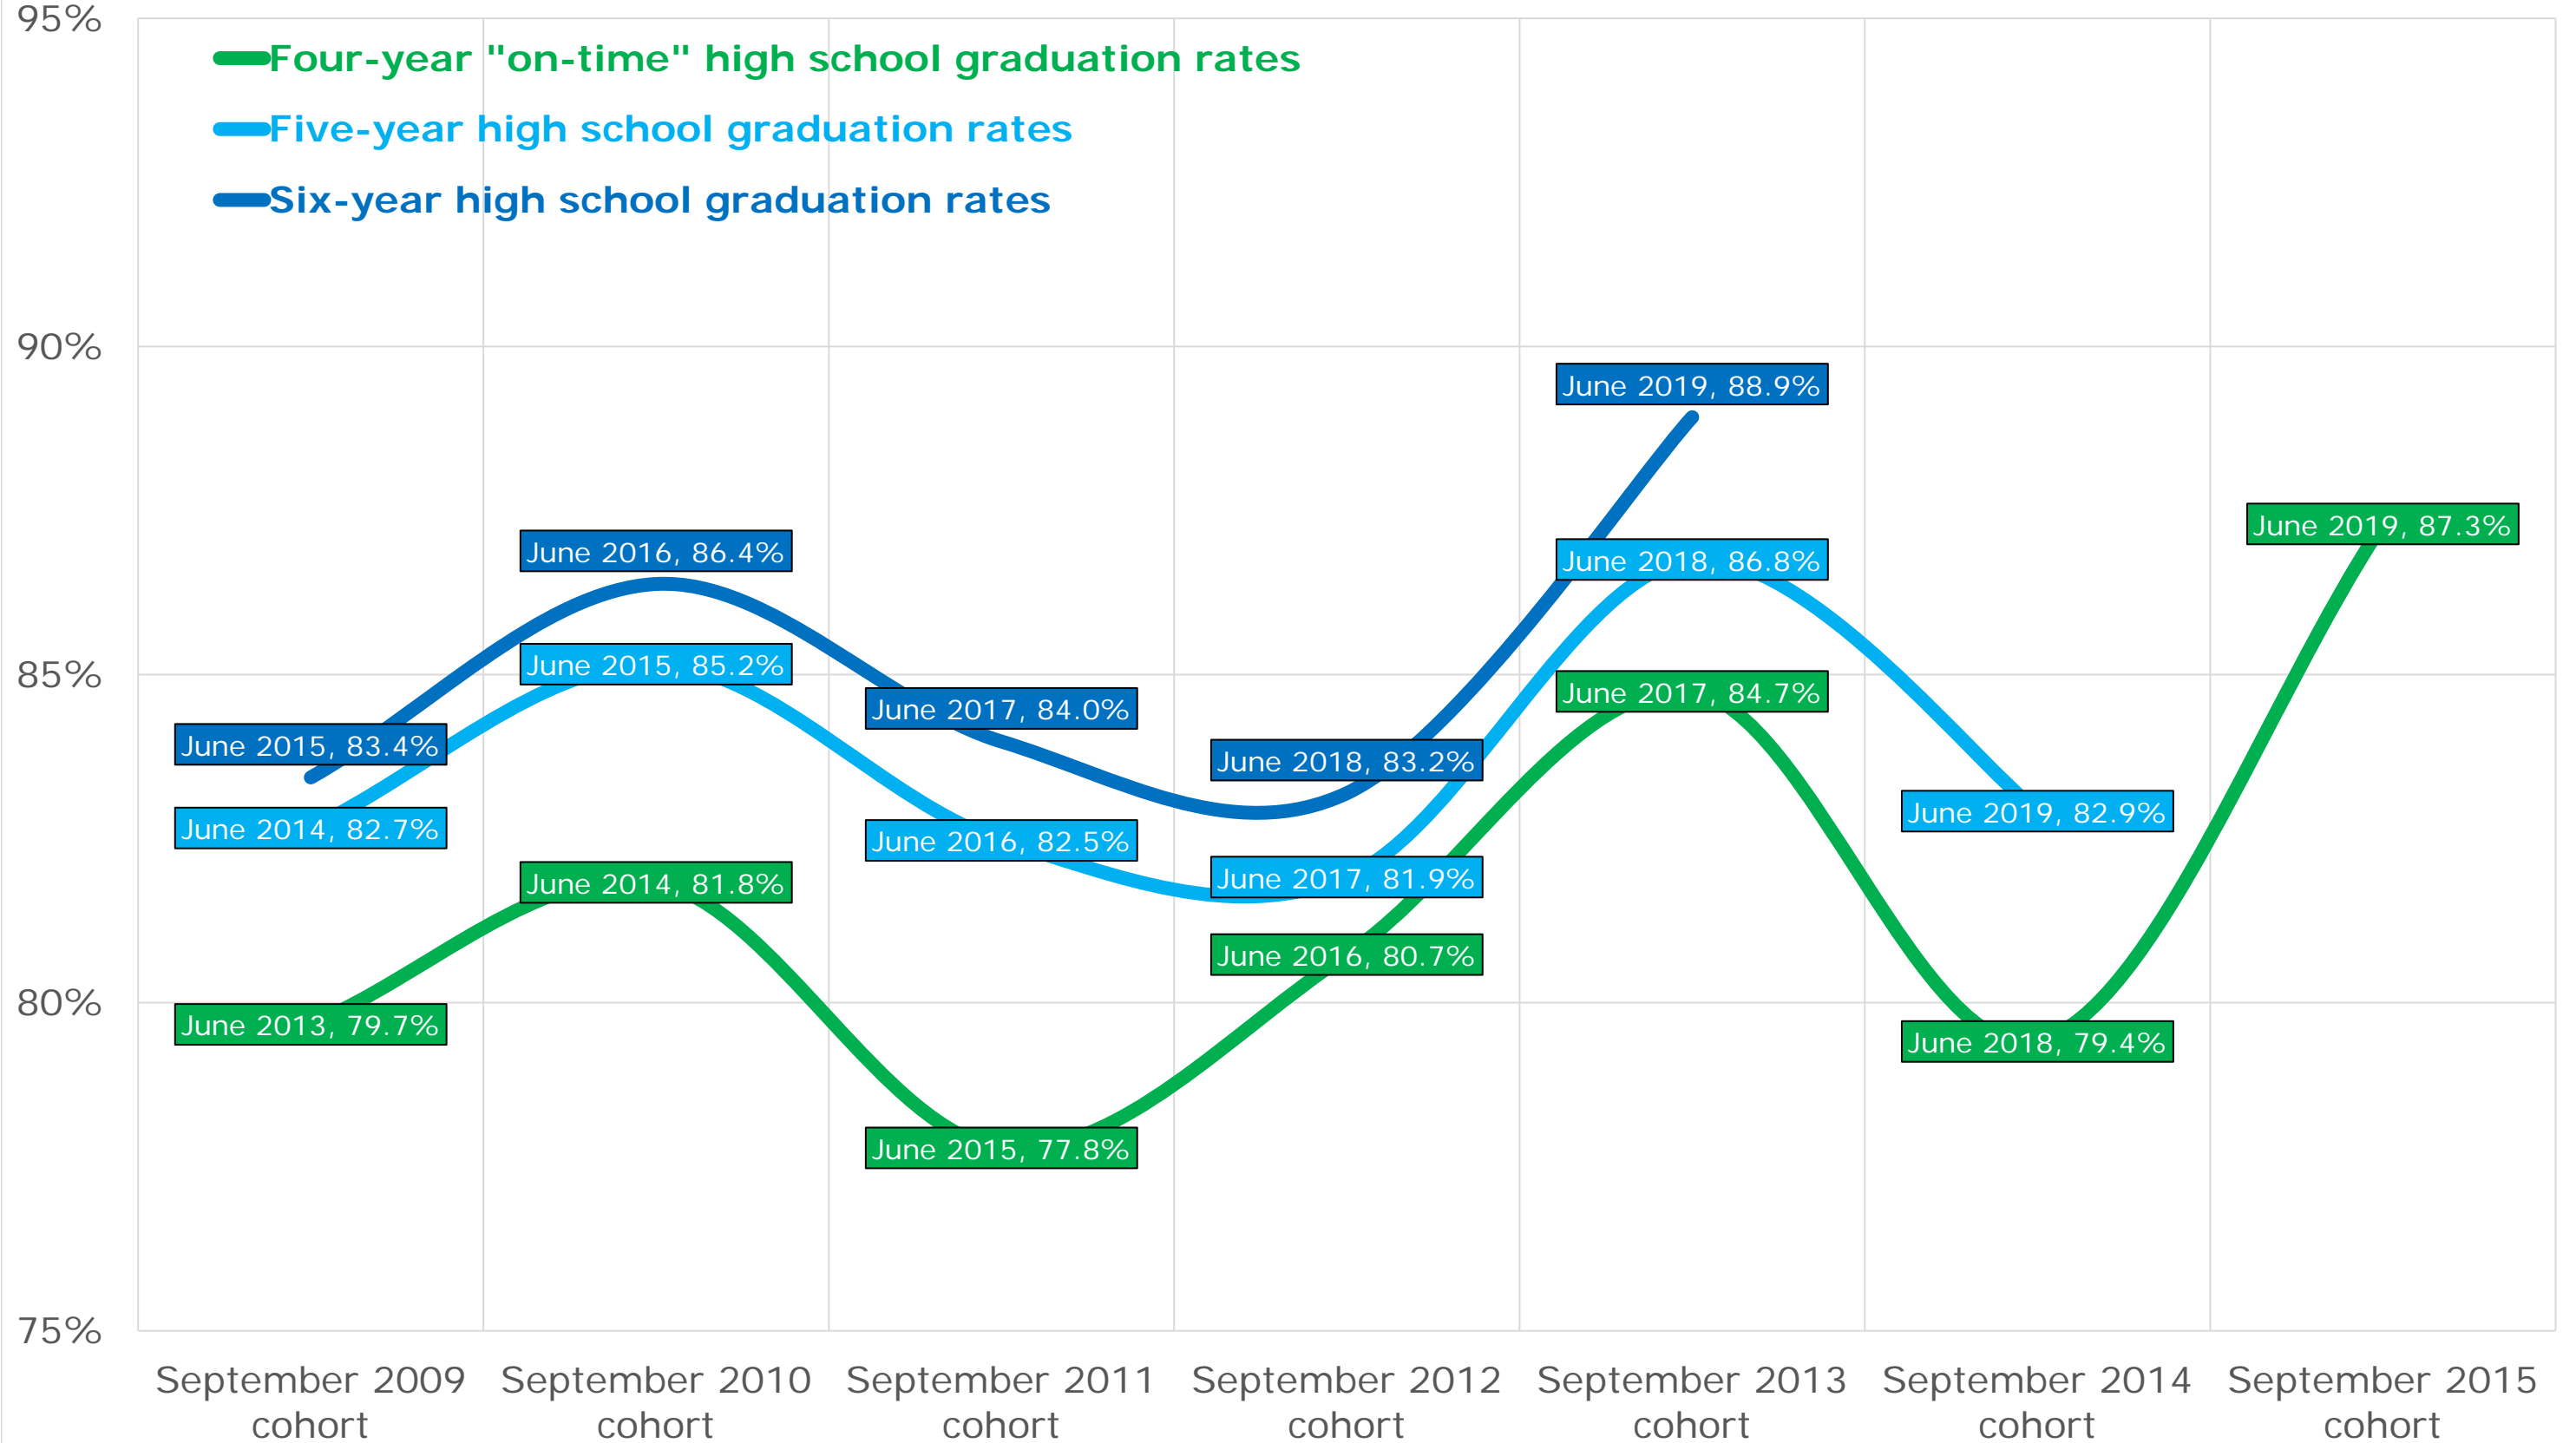

Seine River School Division