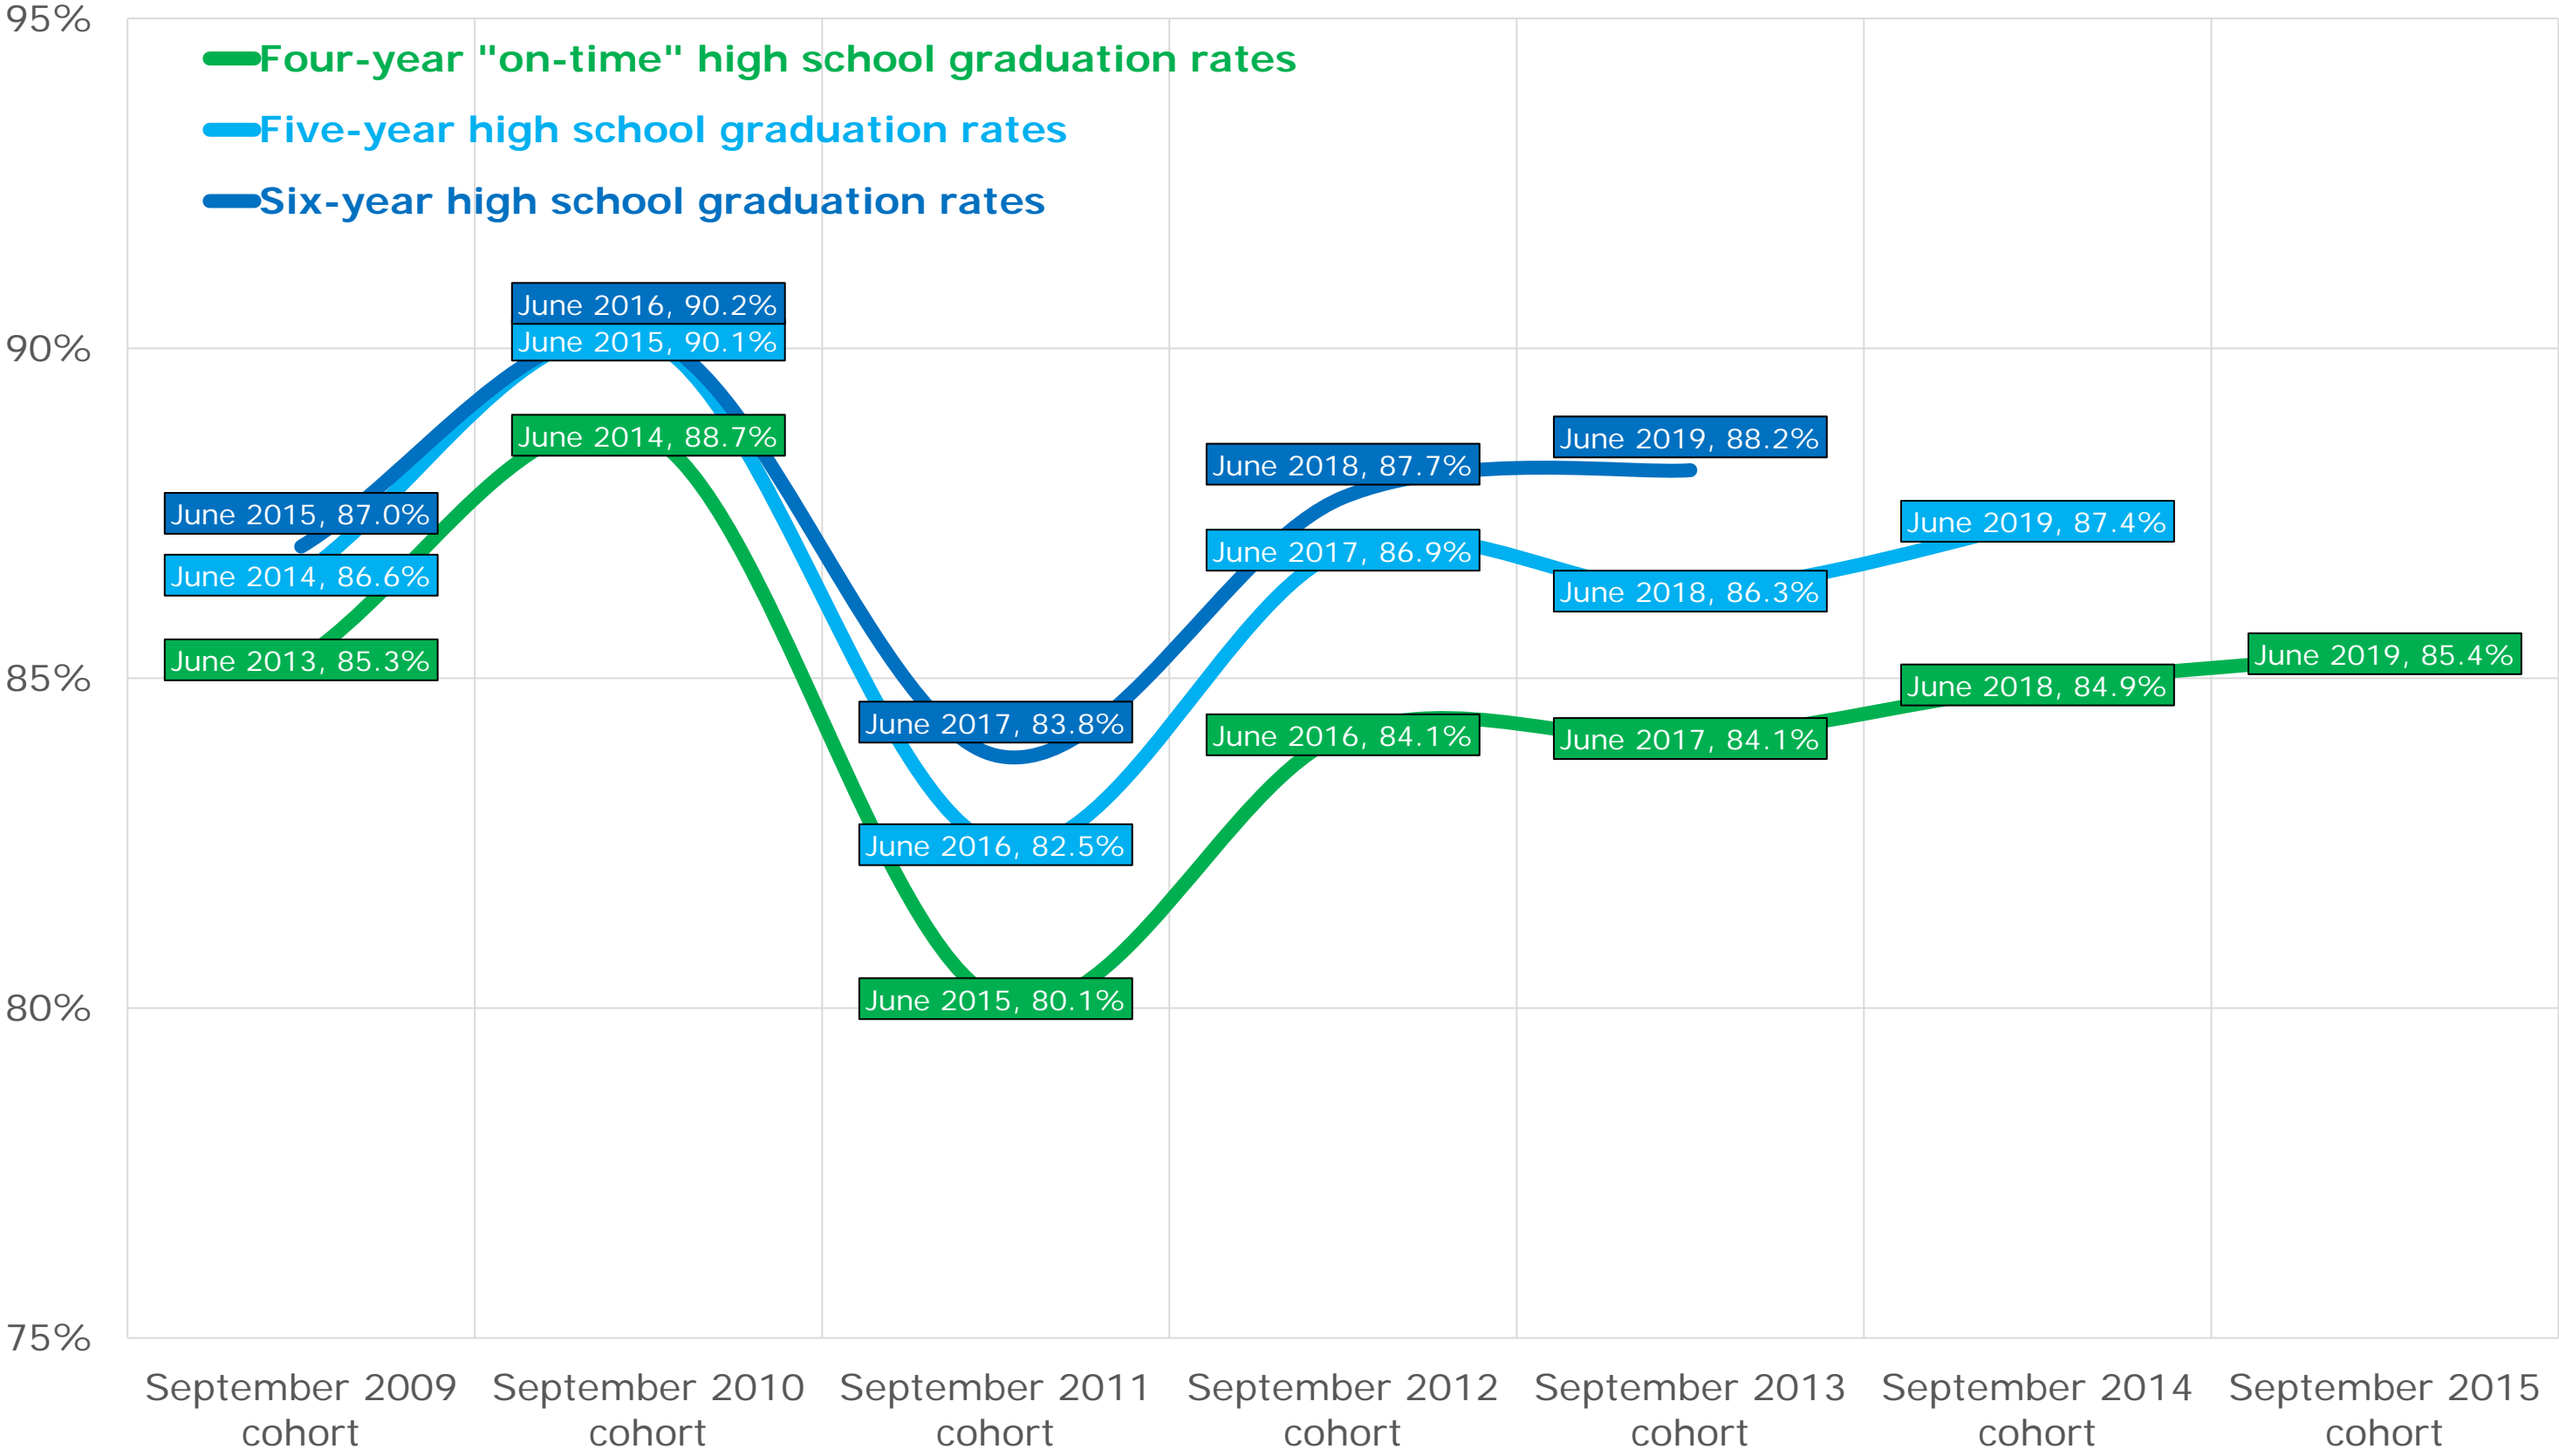

Hanover School Division