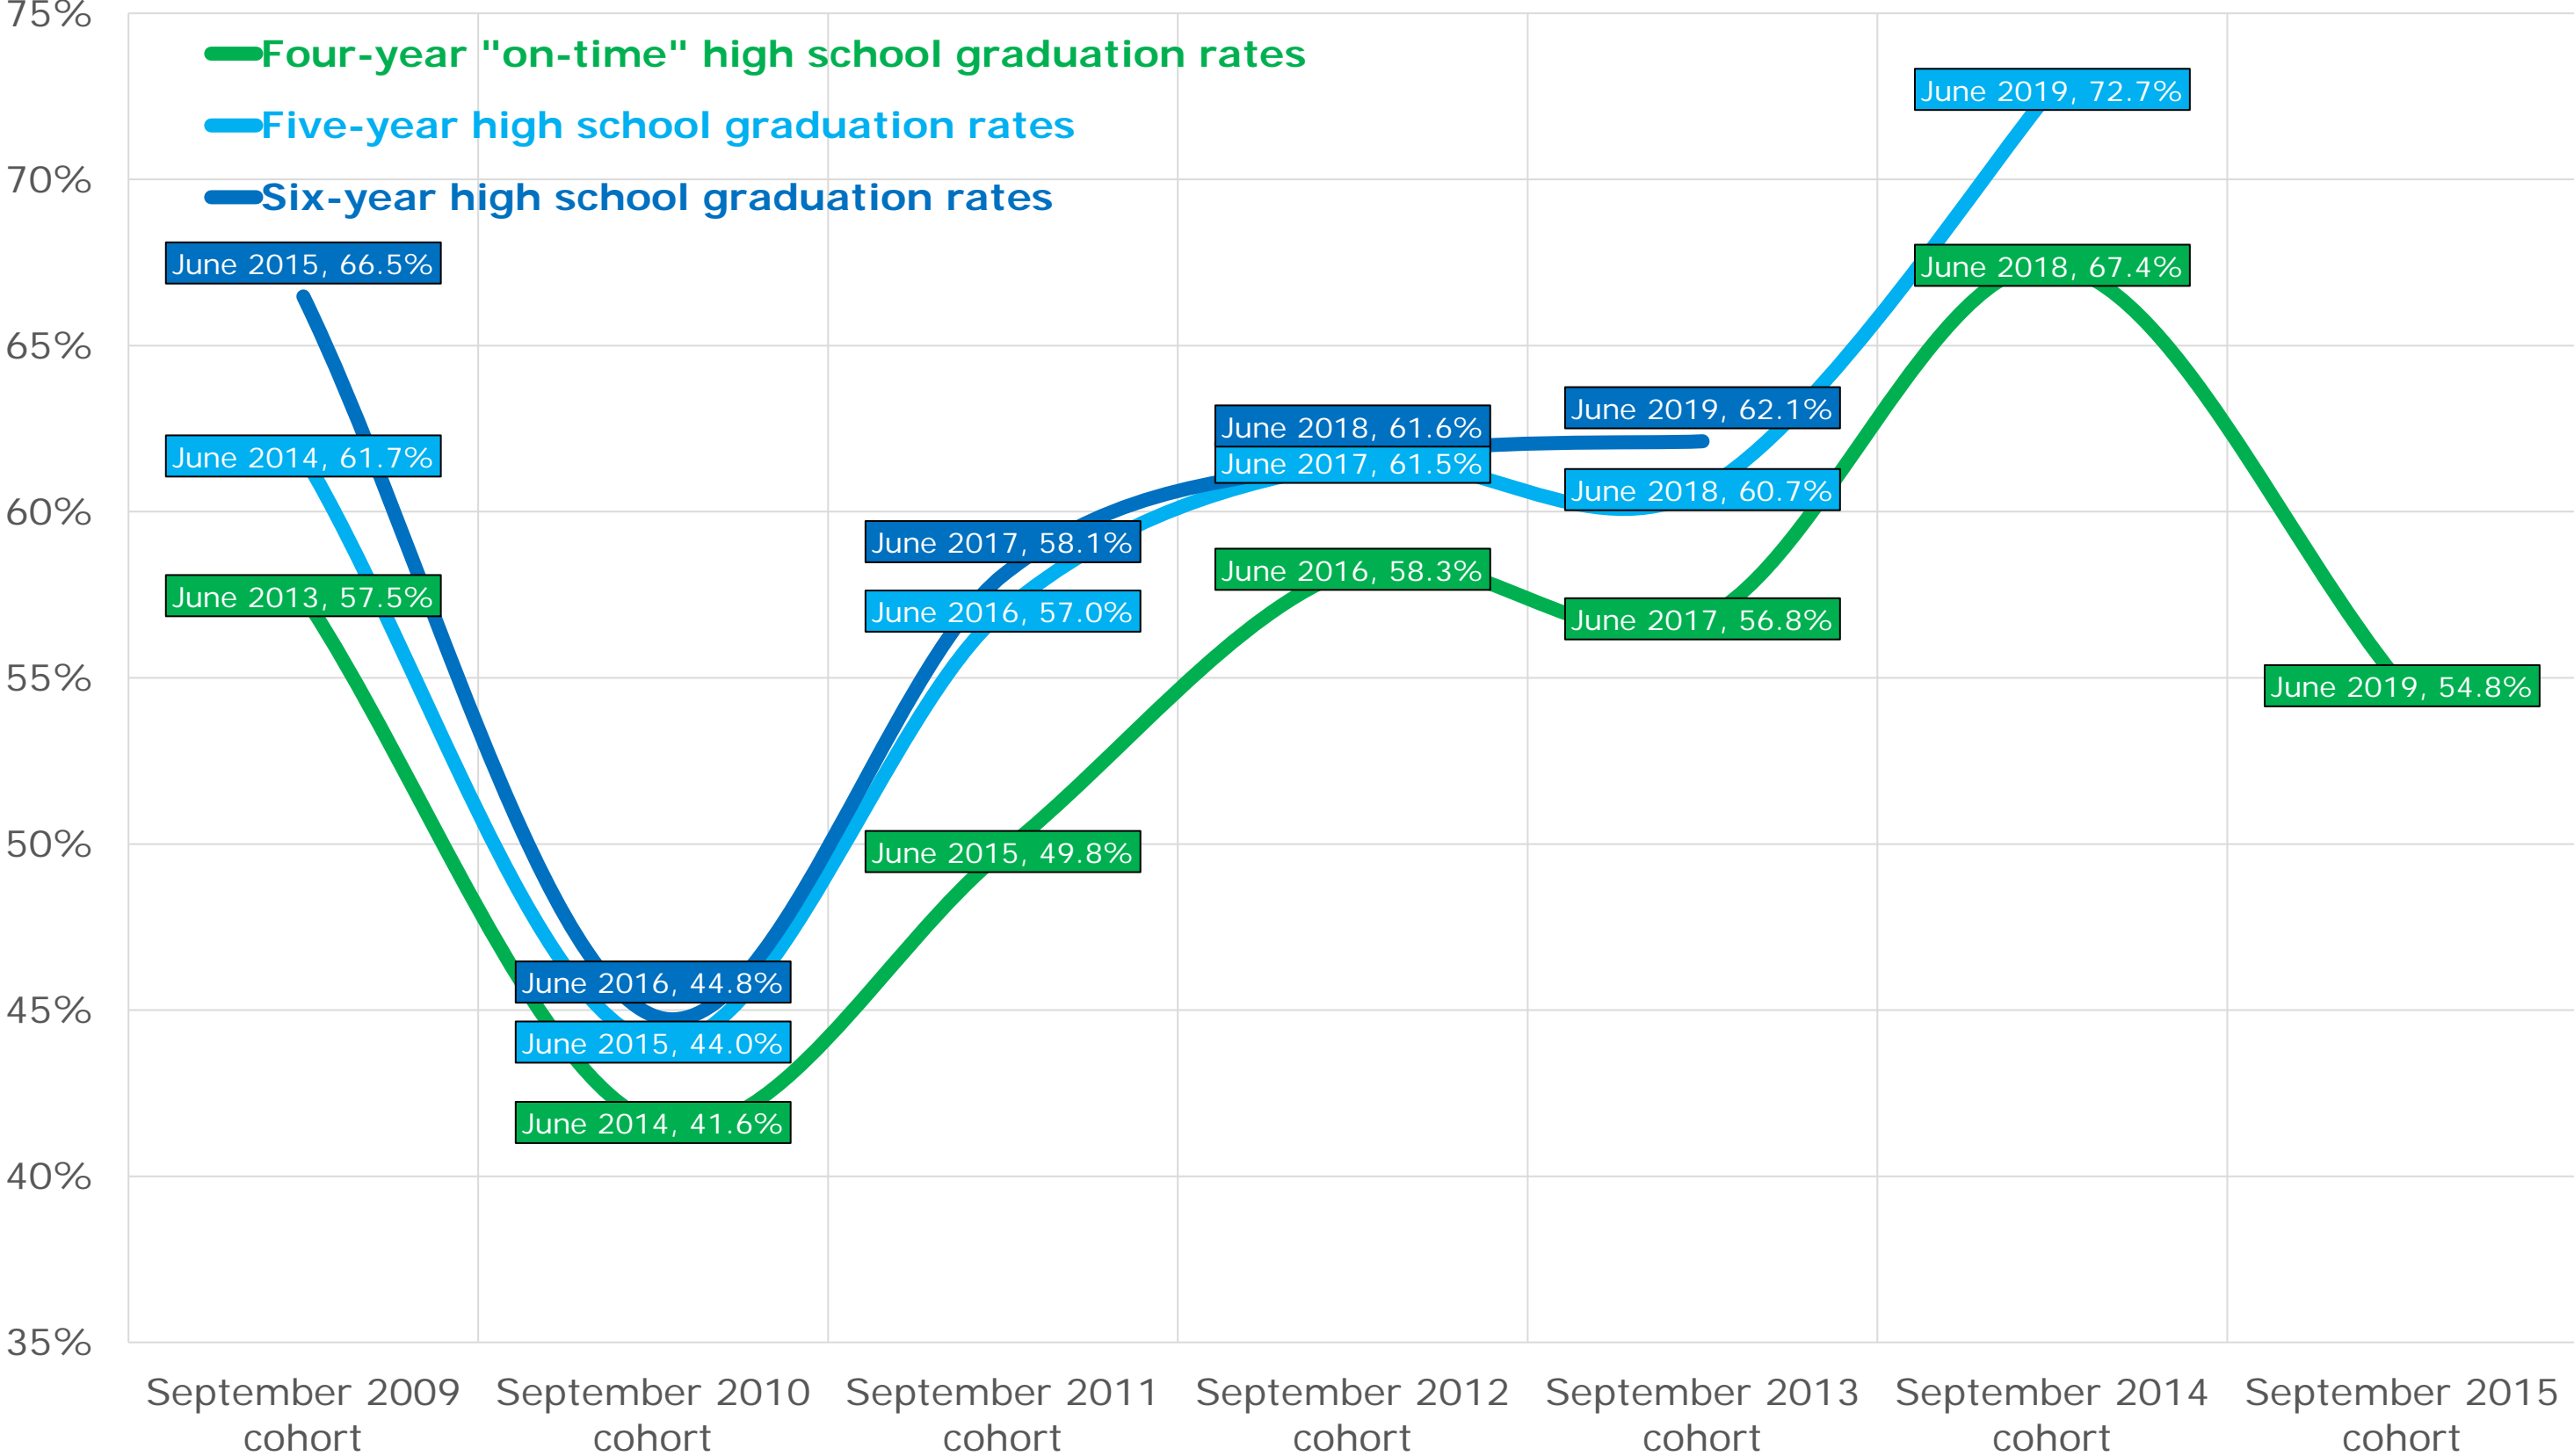

Hanover School Division

Interlake School Division

Kelsey School Division

Lakeshore School Division

Lord Selkirk School Division

Louis Riel School Division

Mountain View School Division

Mystery Lake School District