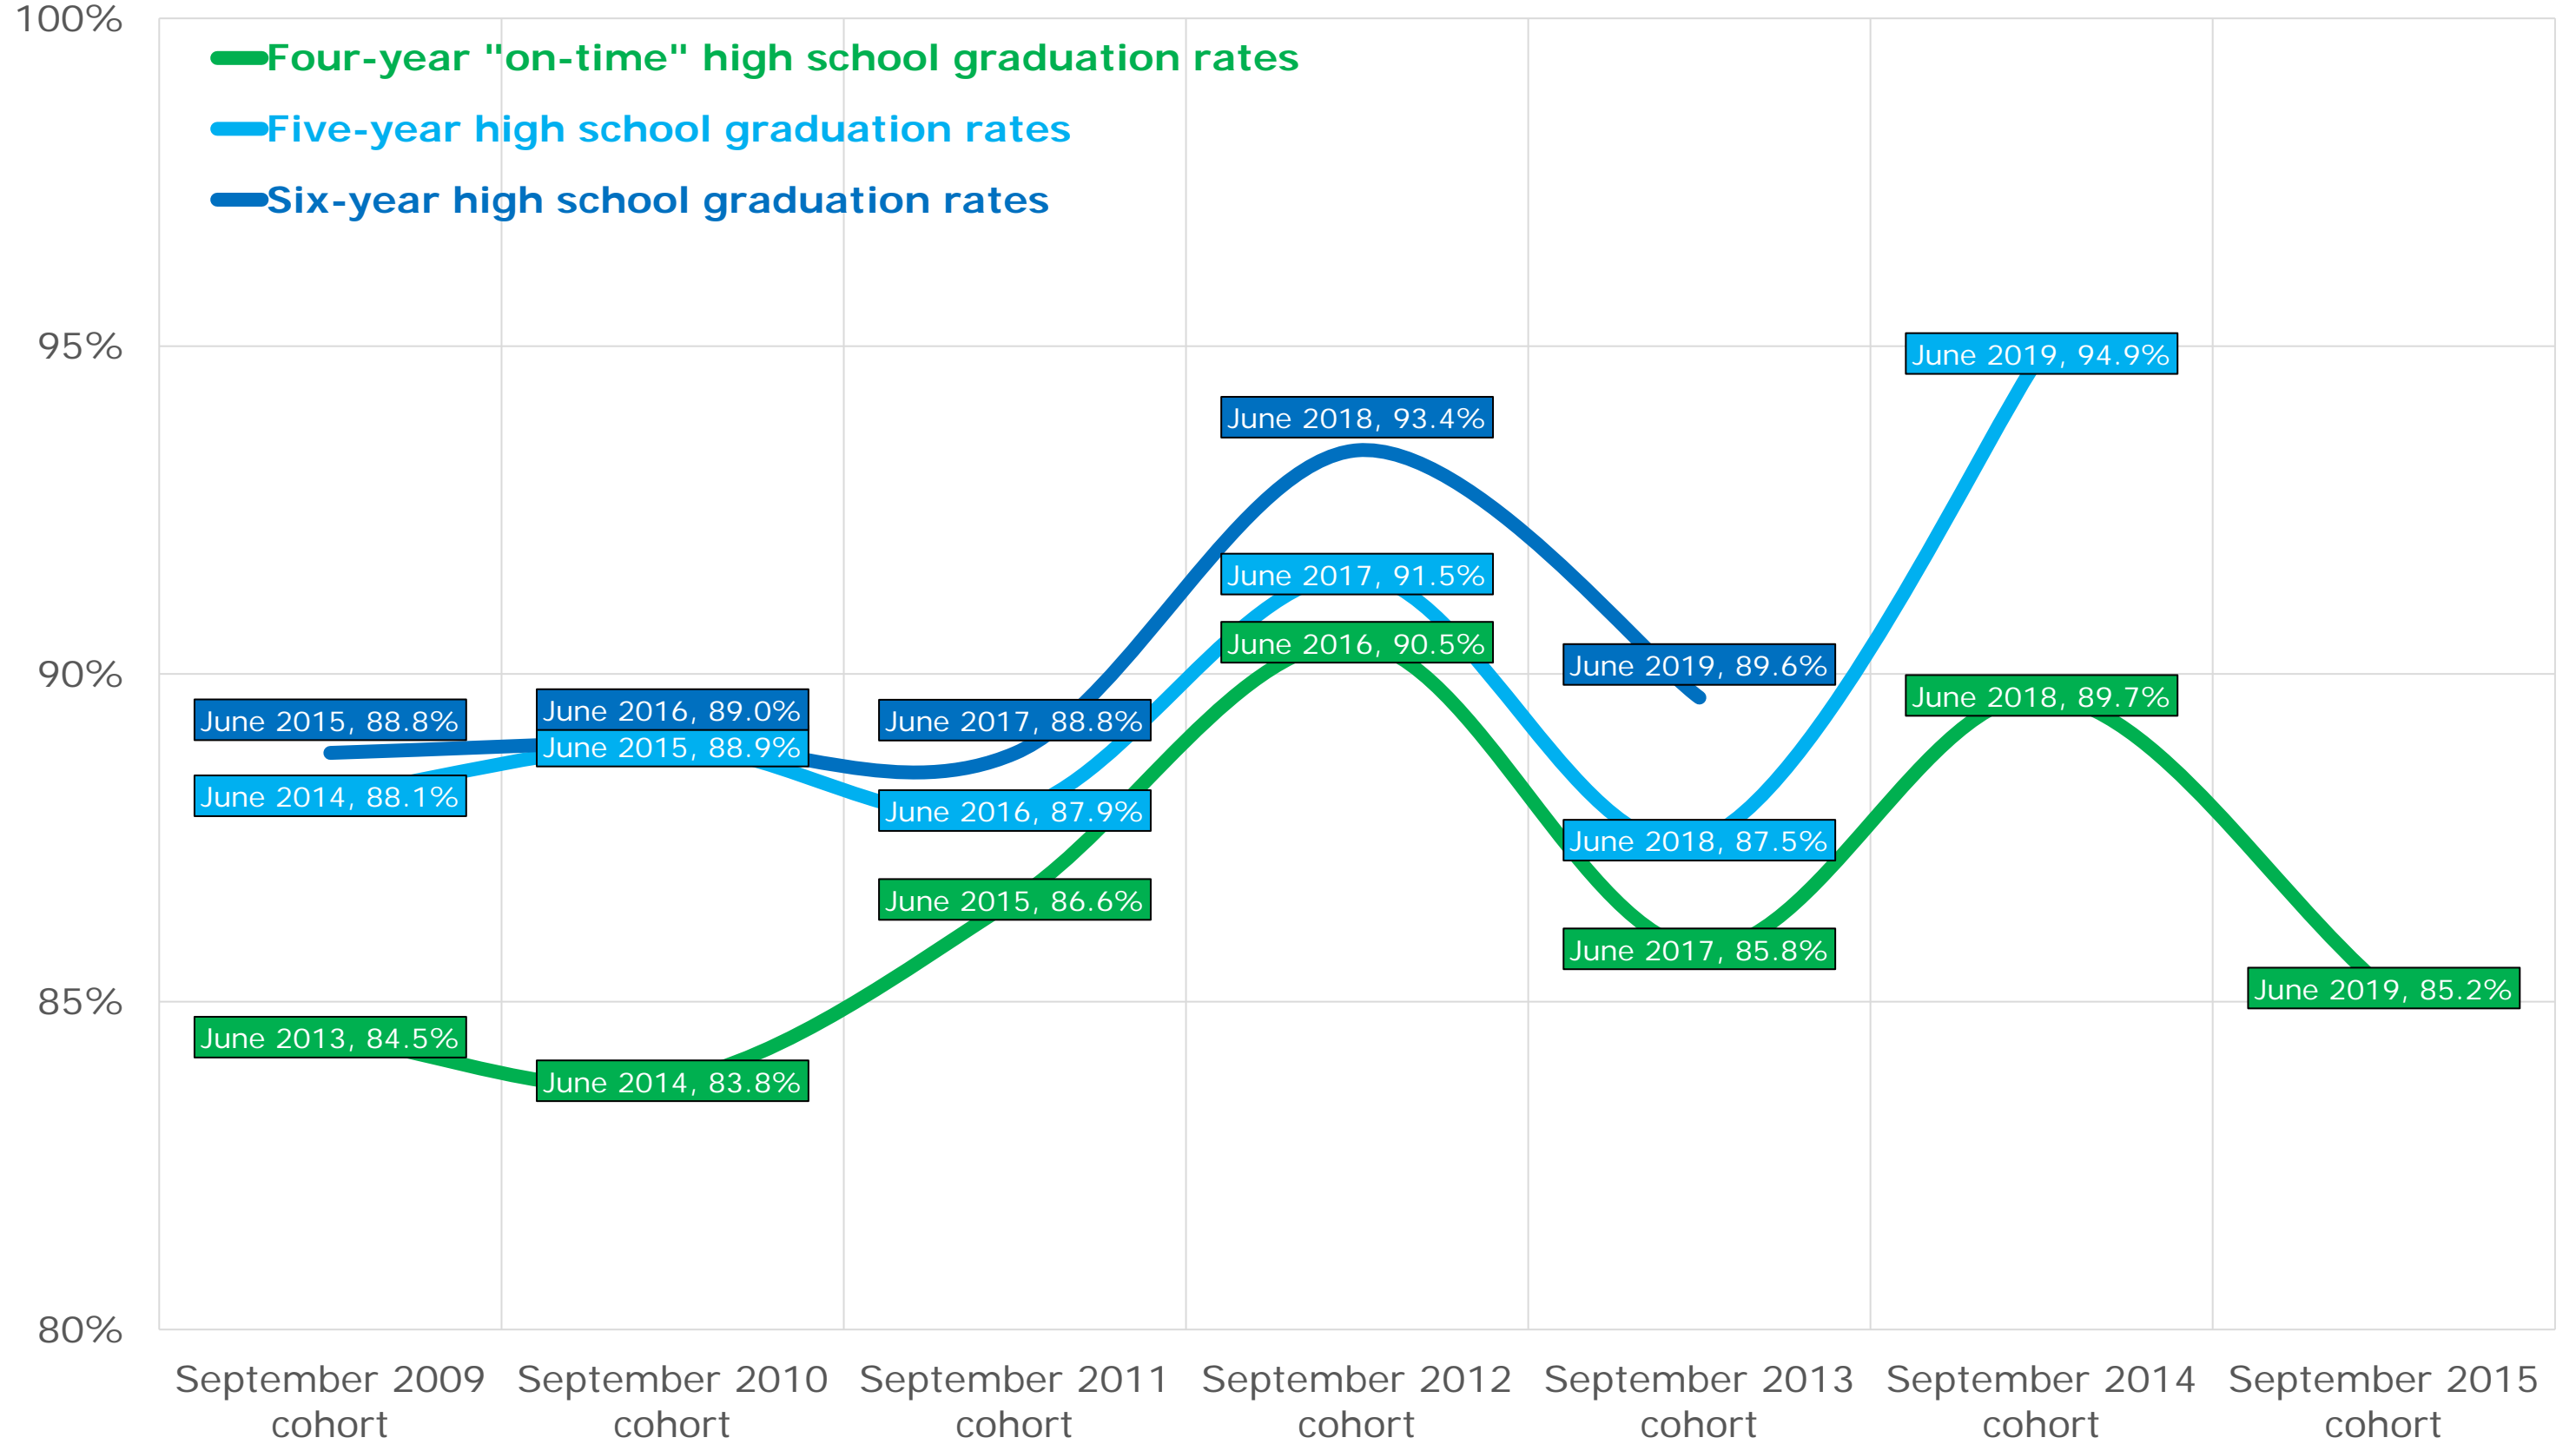

Park West School Division

Pembina Trails School Division

Pine Creek School Division

Portage la Prairie School Division

Prairie Rose School Division

Prairie Spirit School Division

Red River Valley School Division