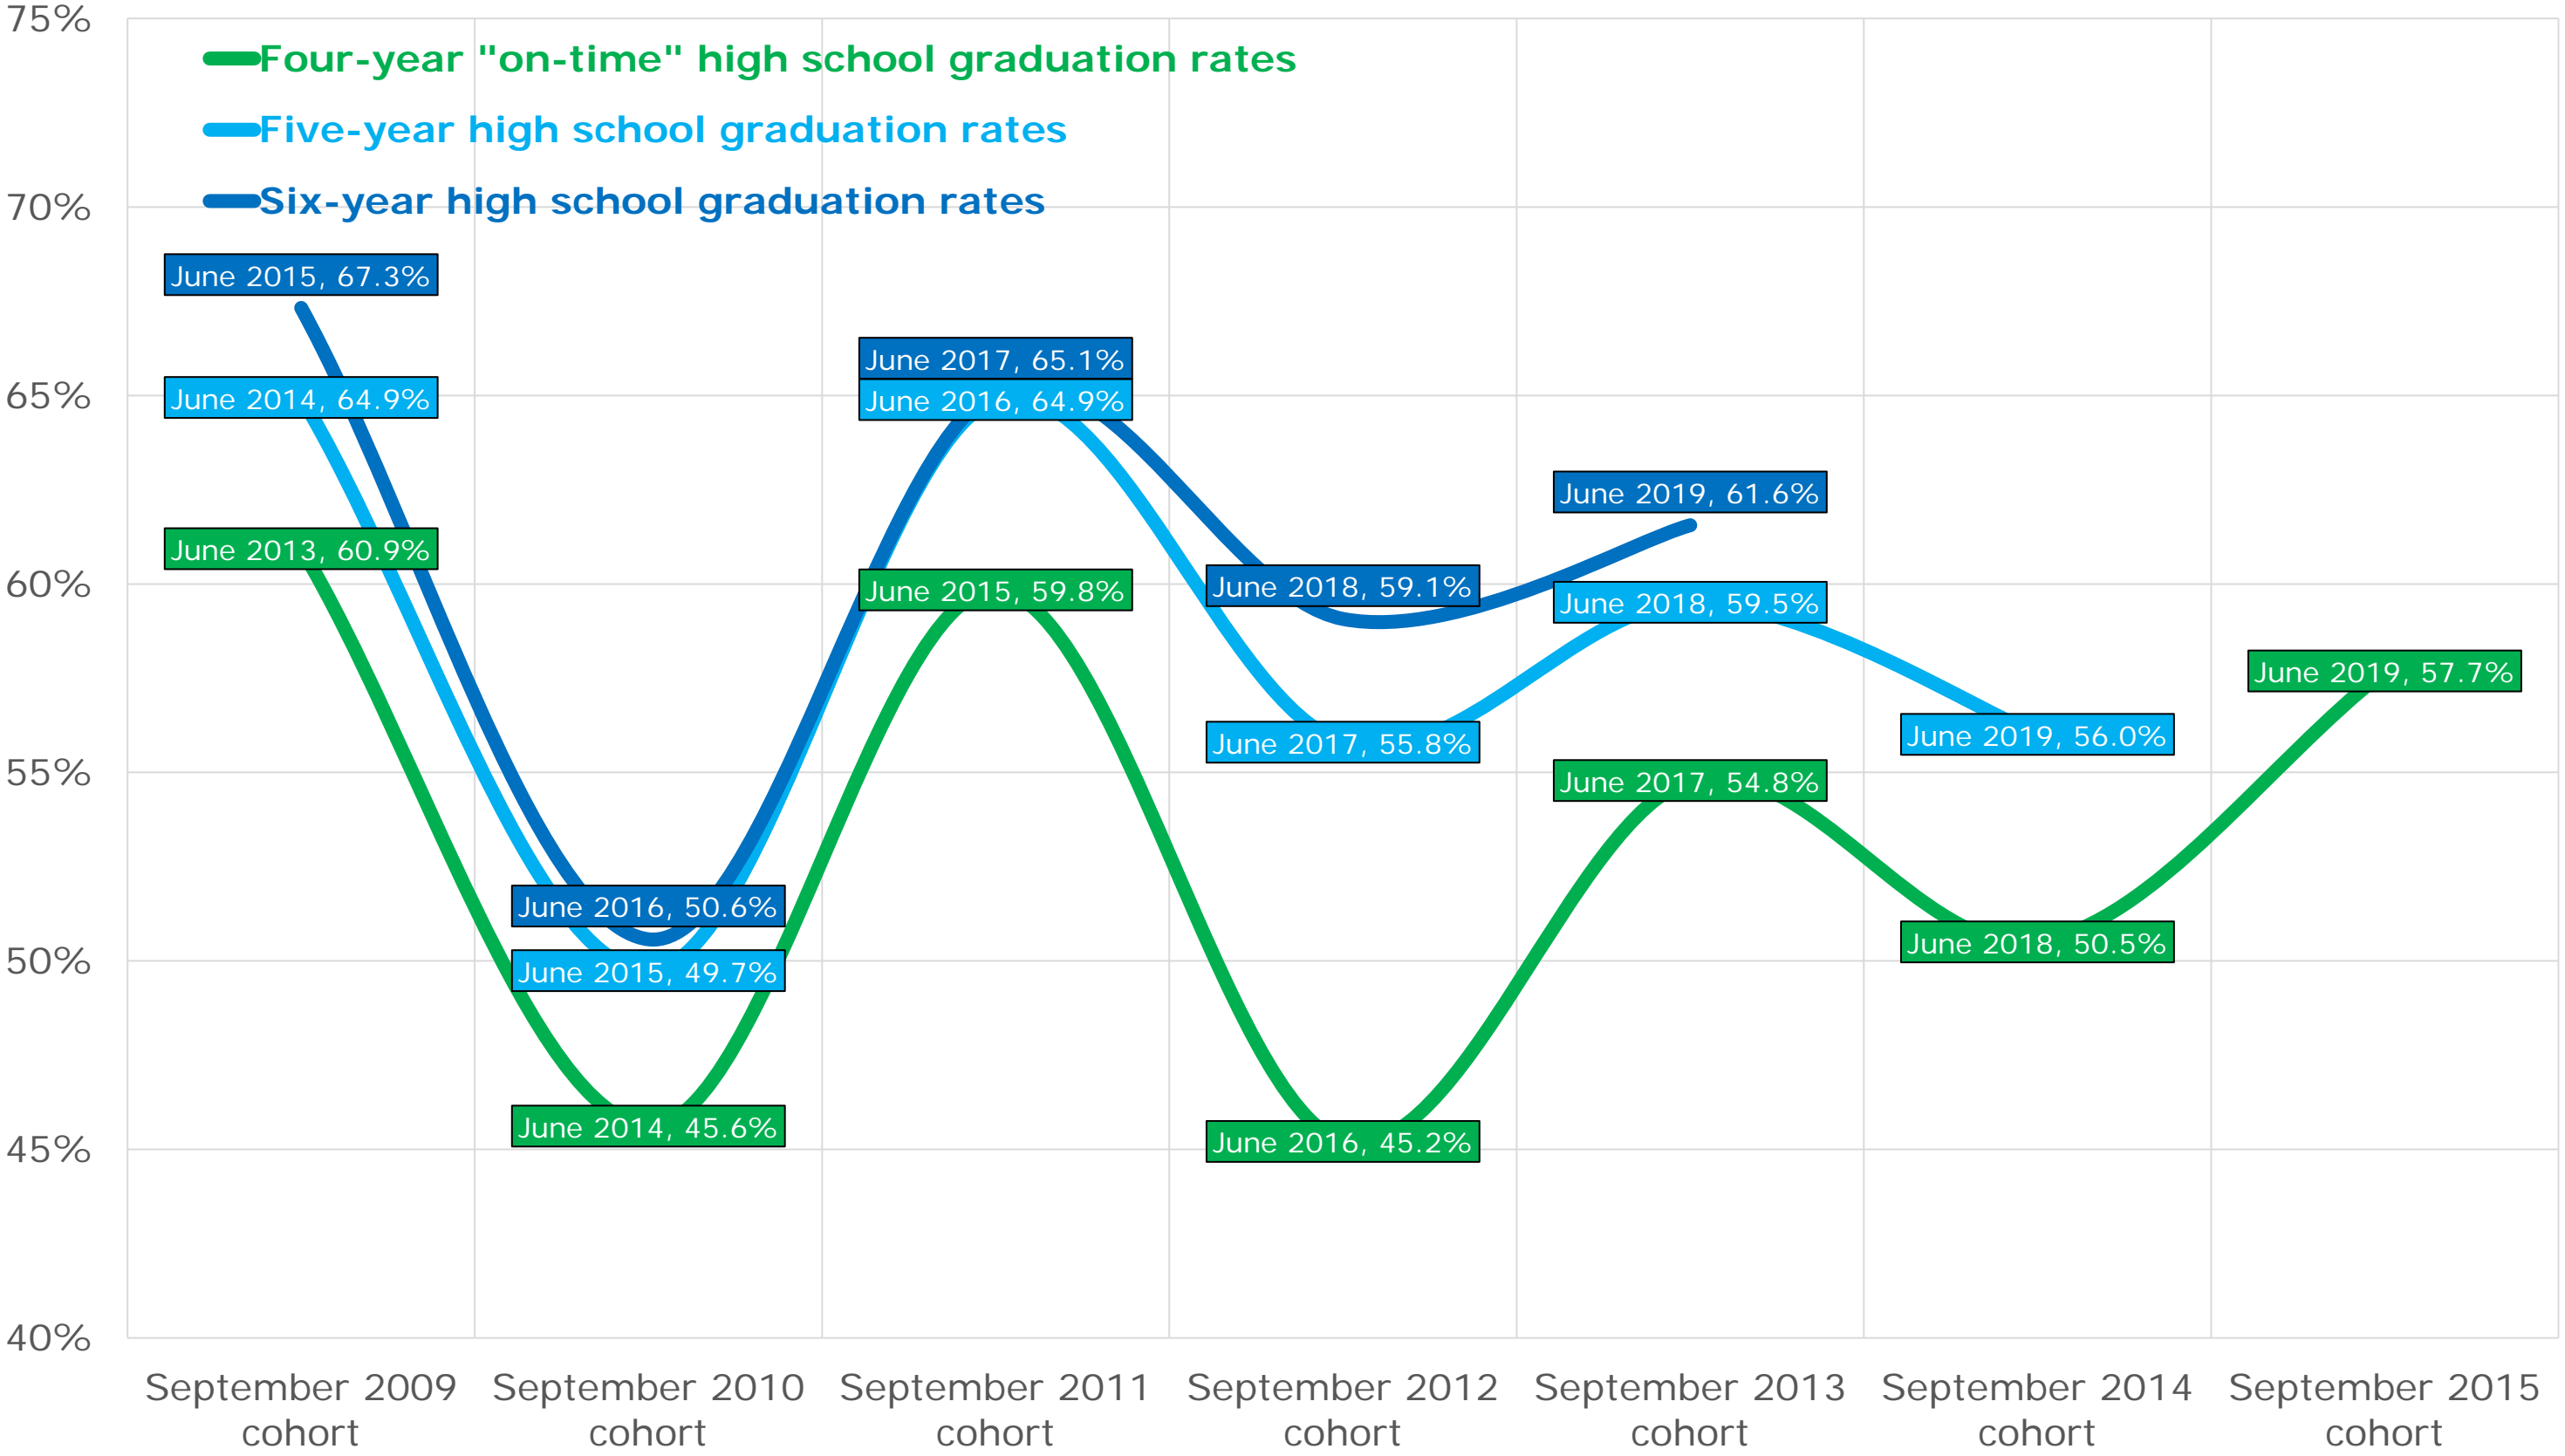

Hanover School Division

Interlake School Division

Kelsey School Division

Lakeshore School Division

Lord Selkirk School Division

Louis Riel School Division

Mountain View School Division

Mystery Lake School District