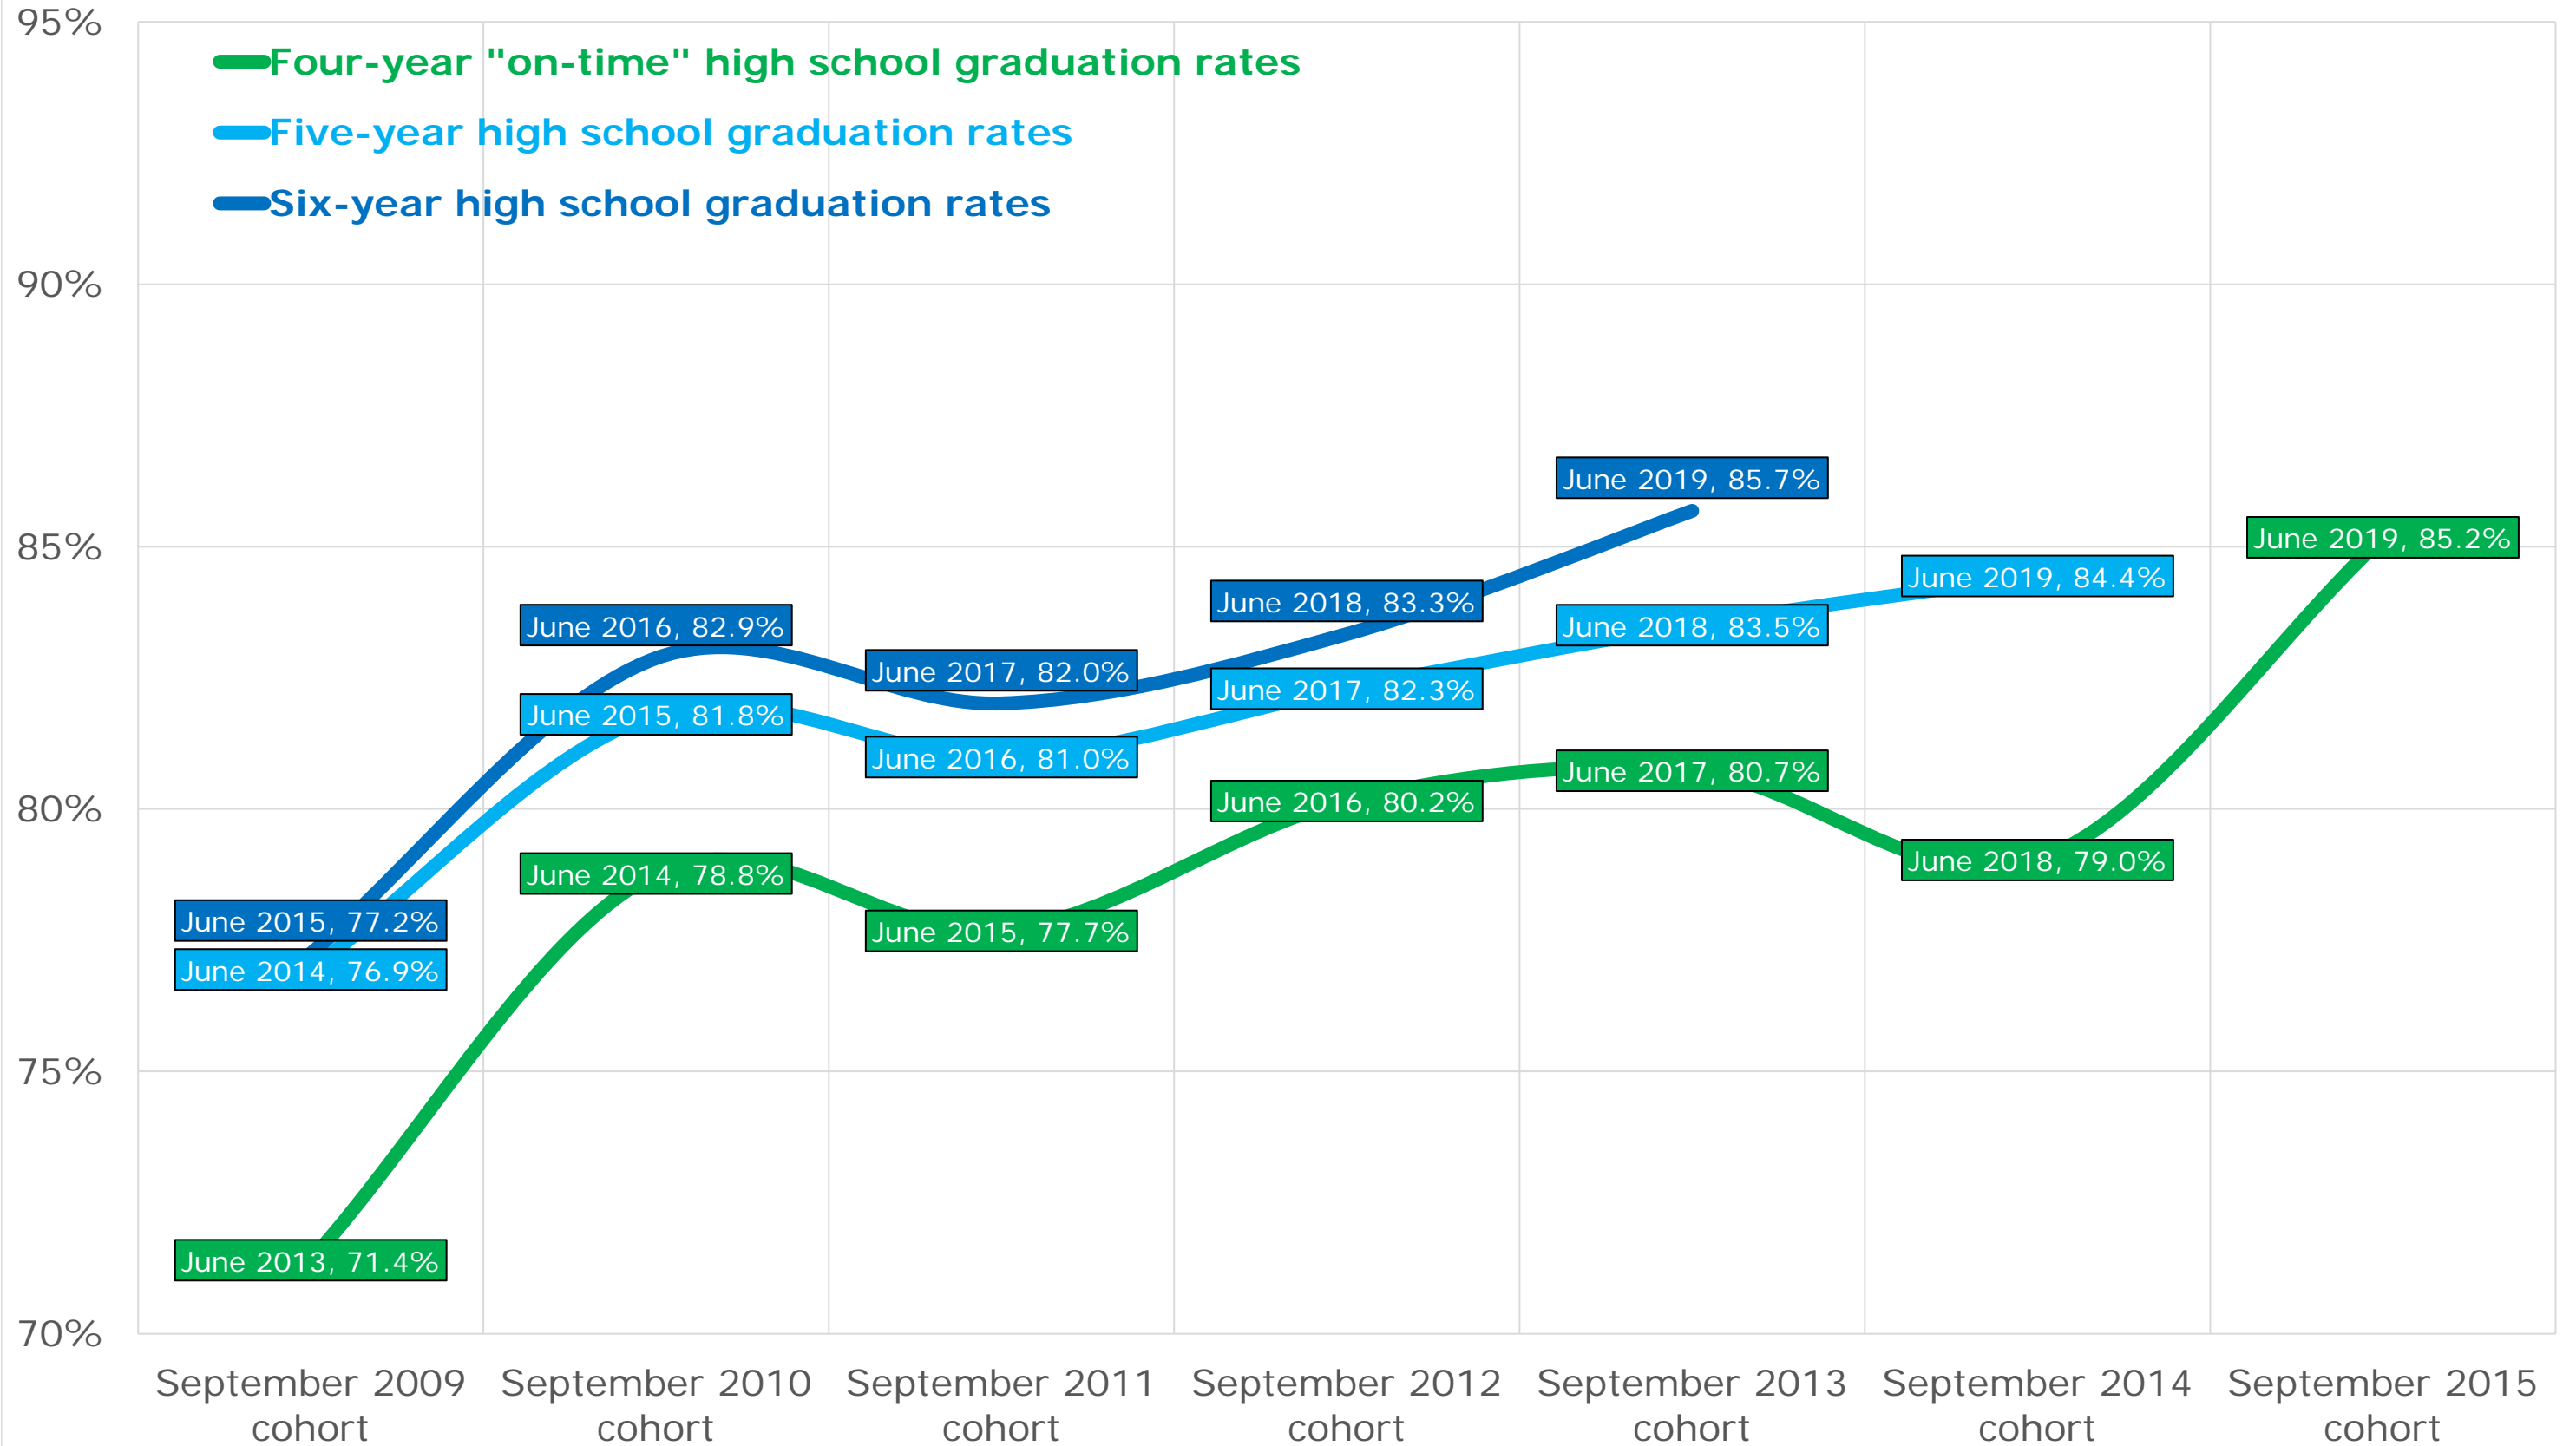

River East Transcona School Division

Rolling River School Division

Seine River School Division

Seven Oaks School Division

Southwest Horizon School Division

St. James-Assiniboia School Division

Sunrise School Division