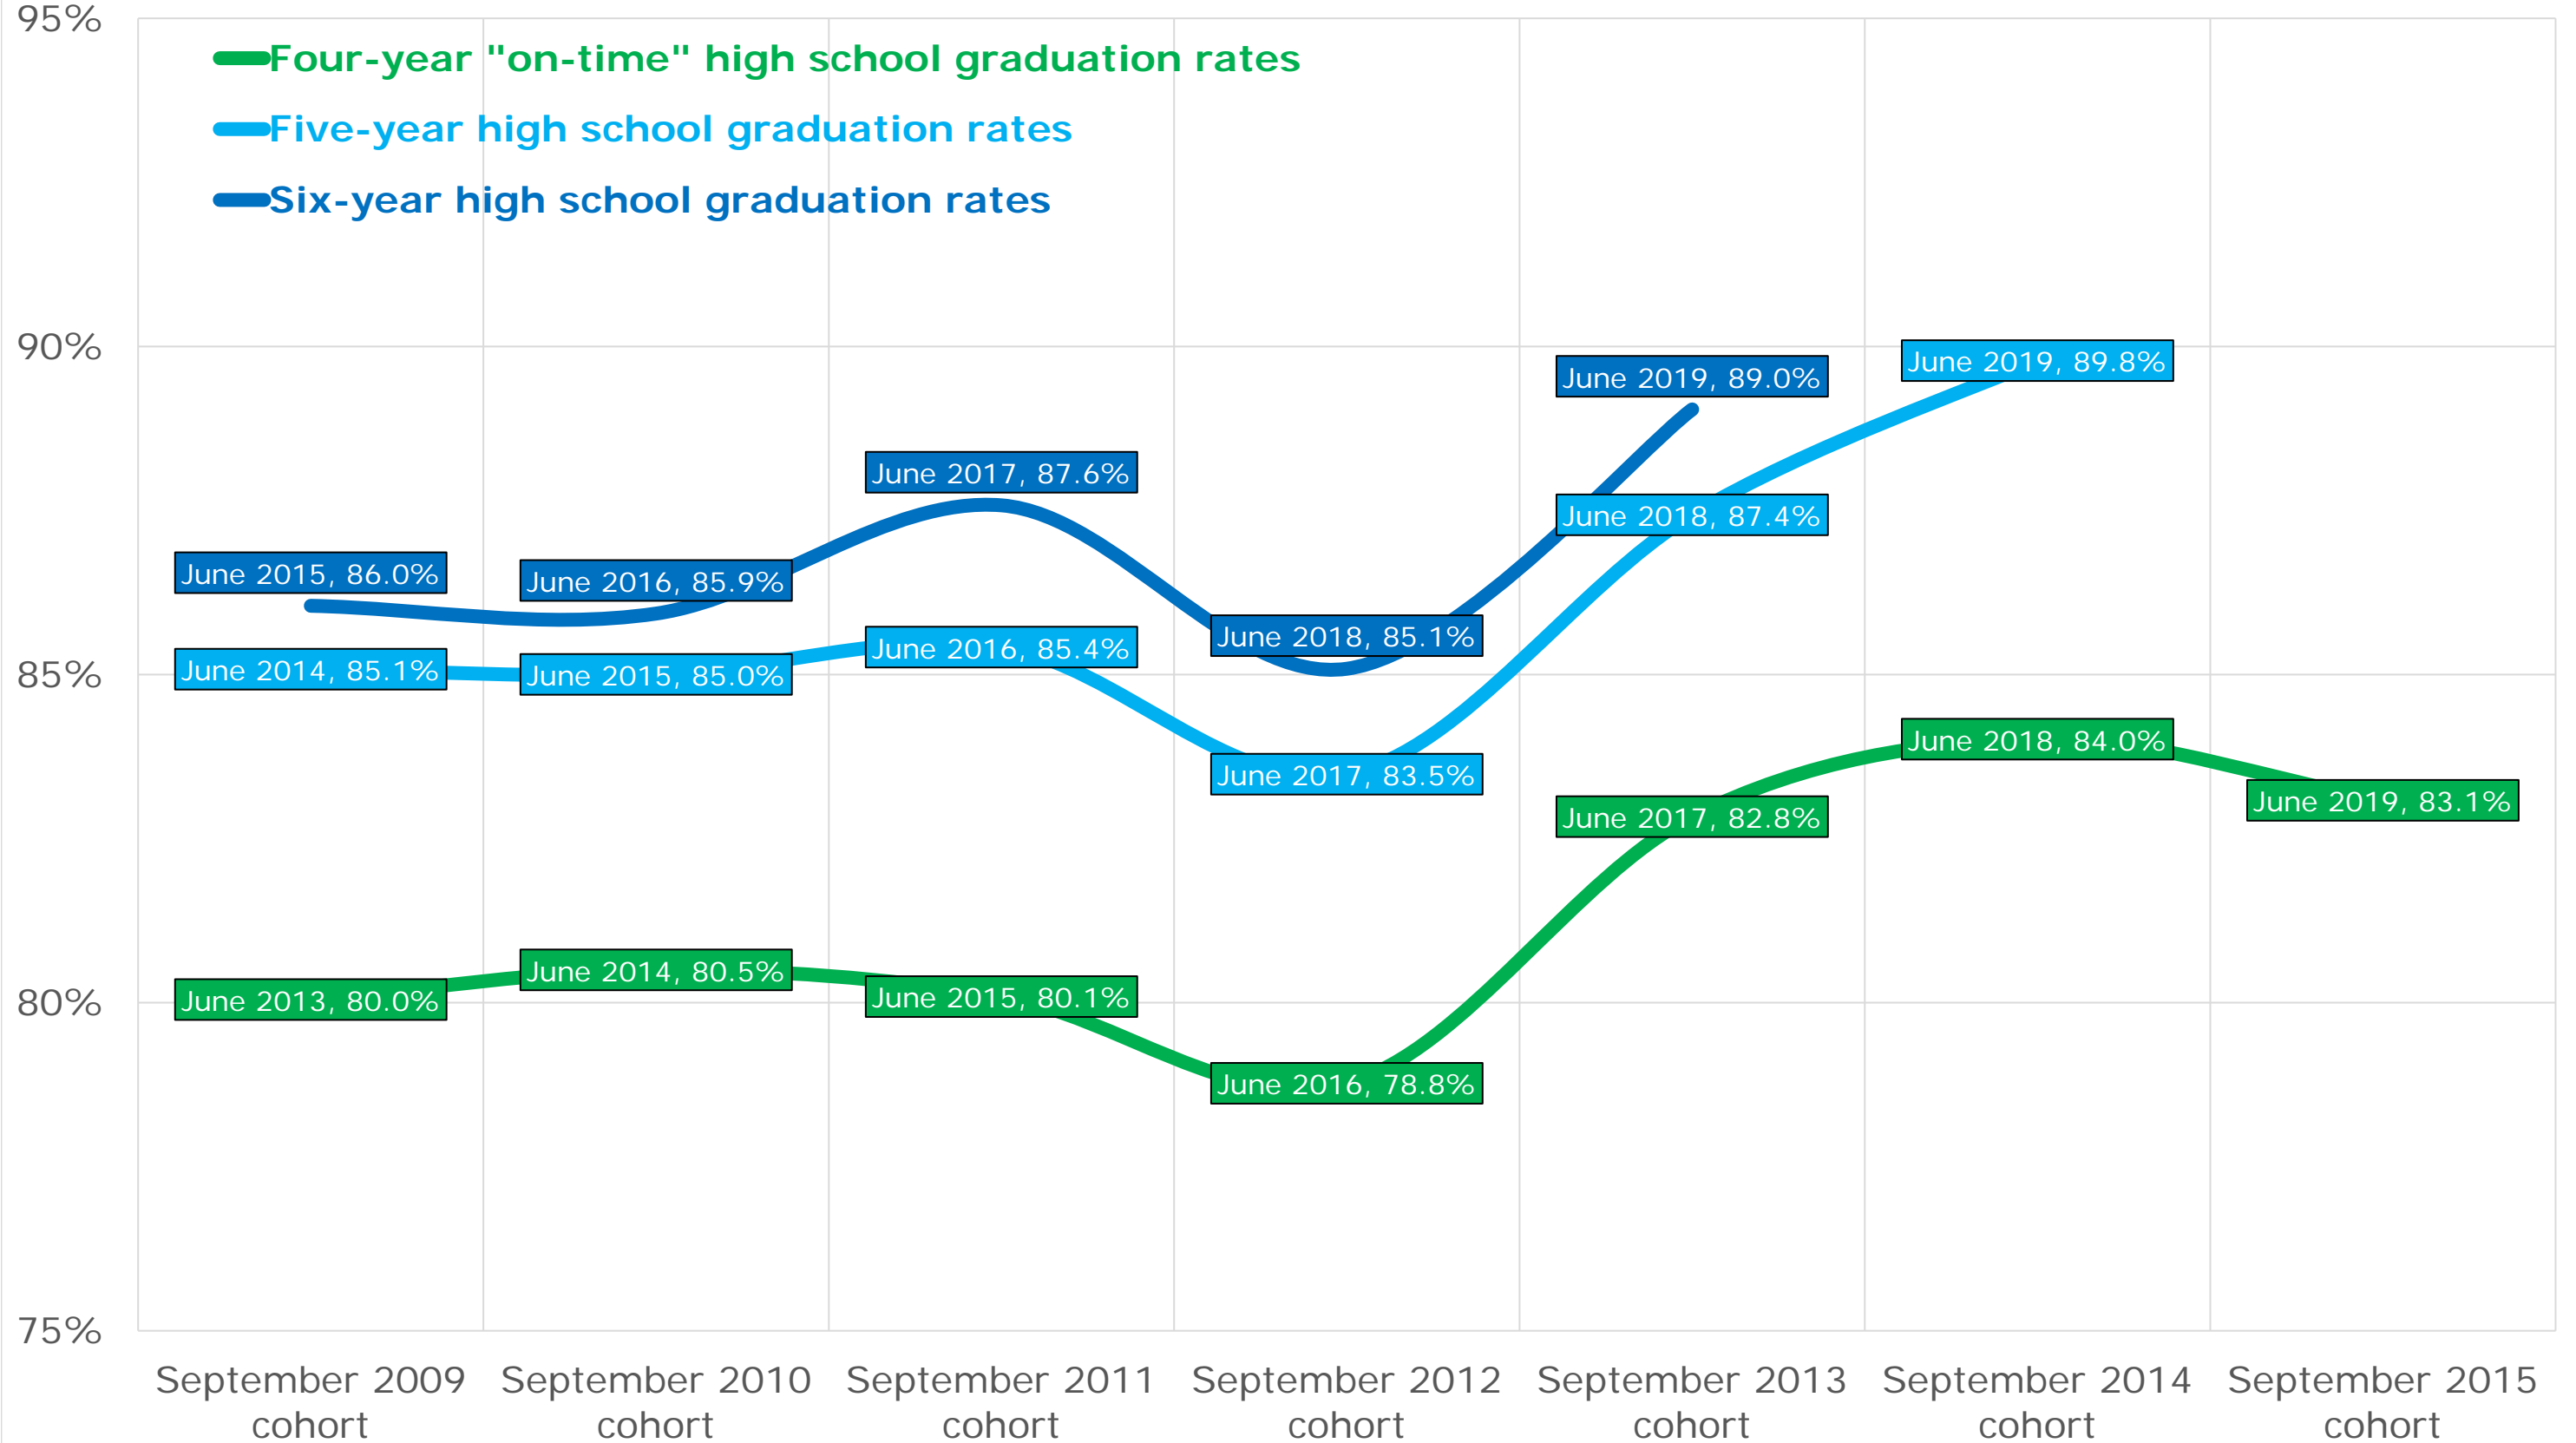

River East Transcona School Division