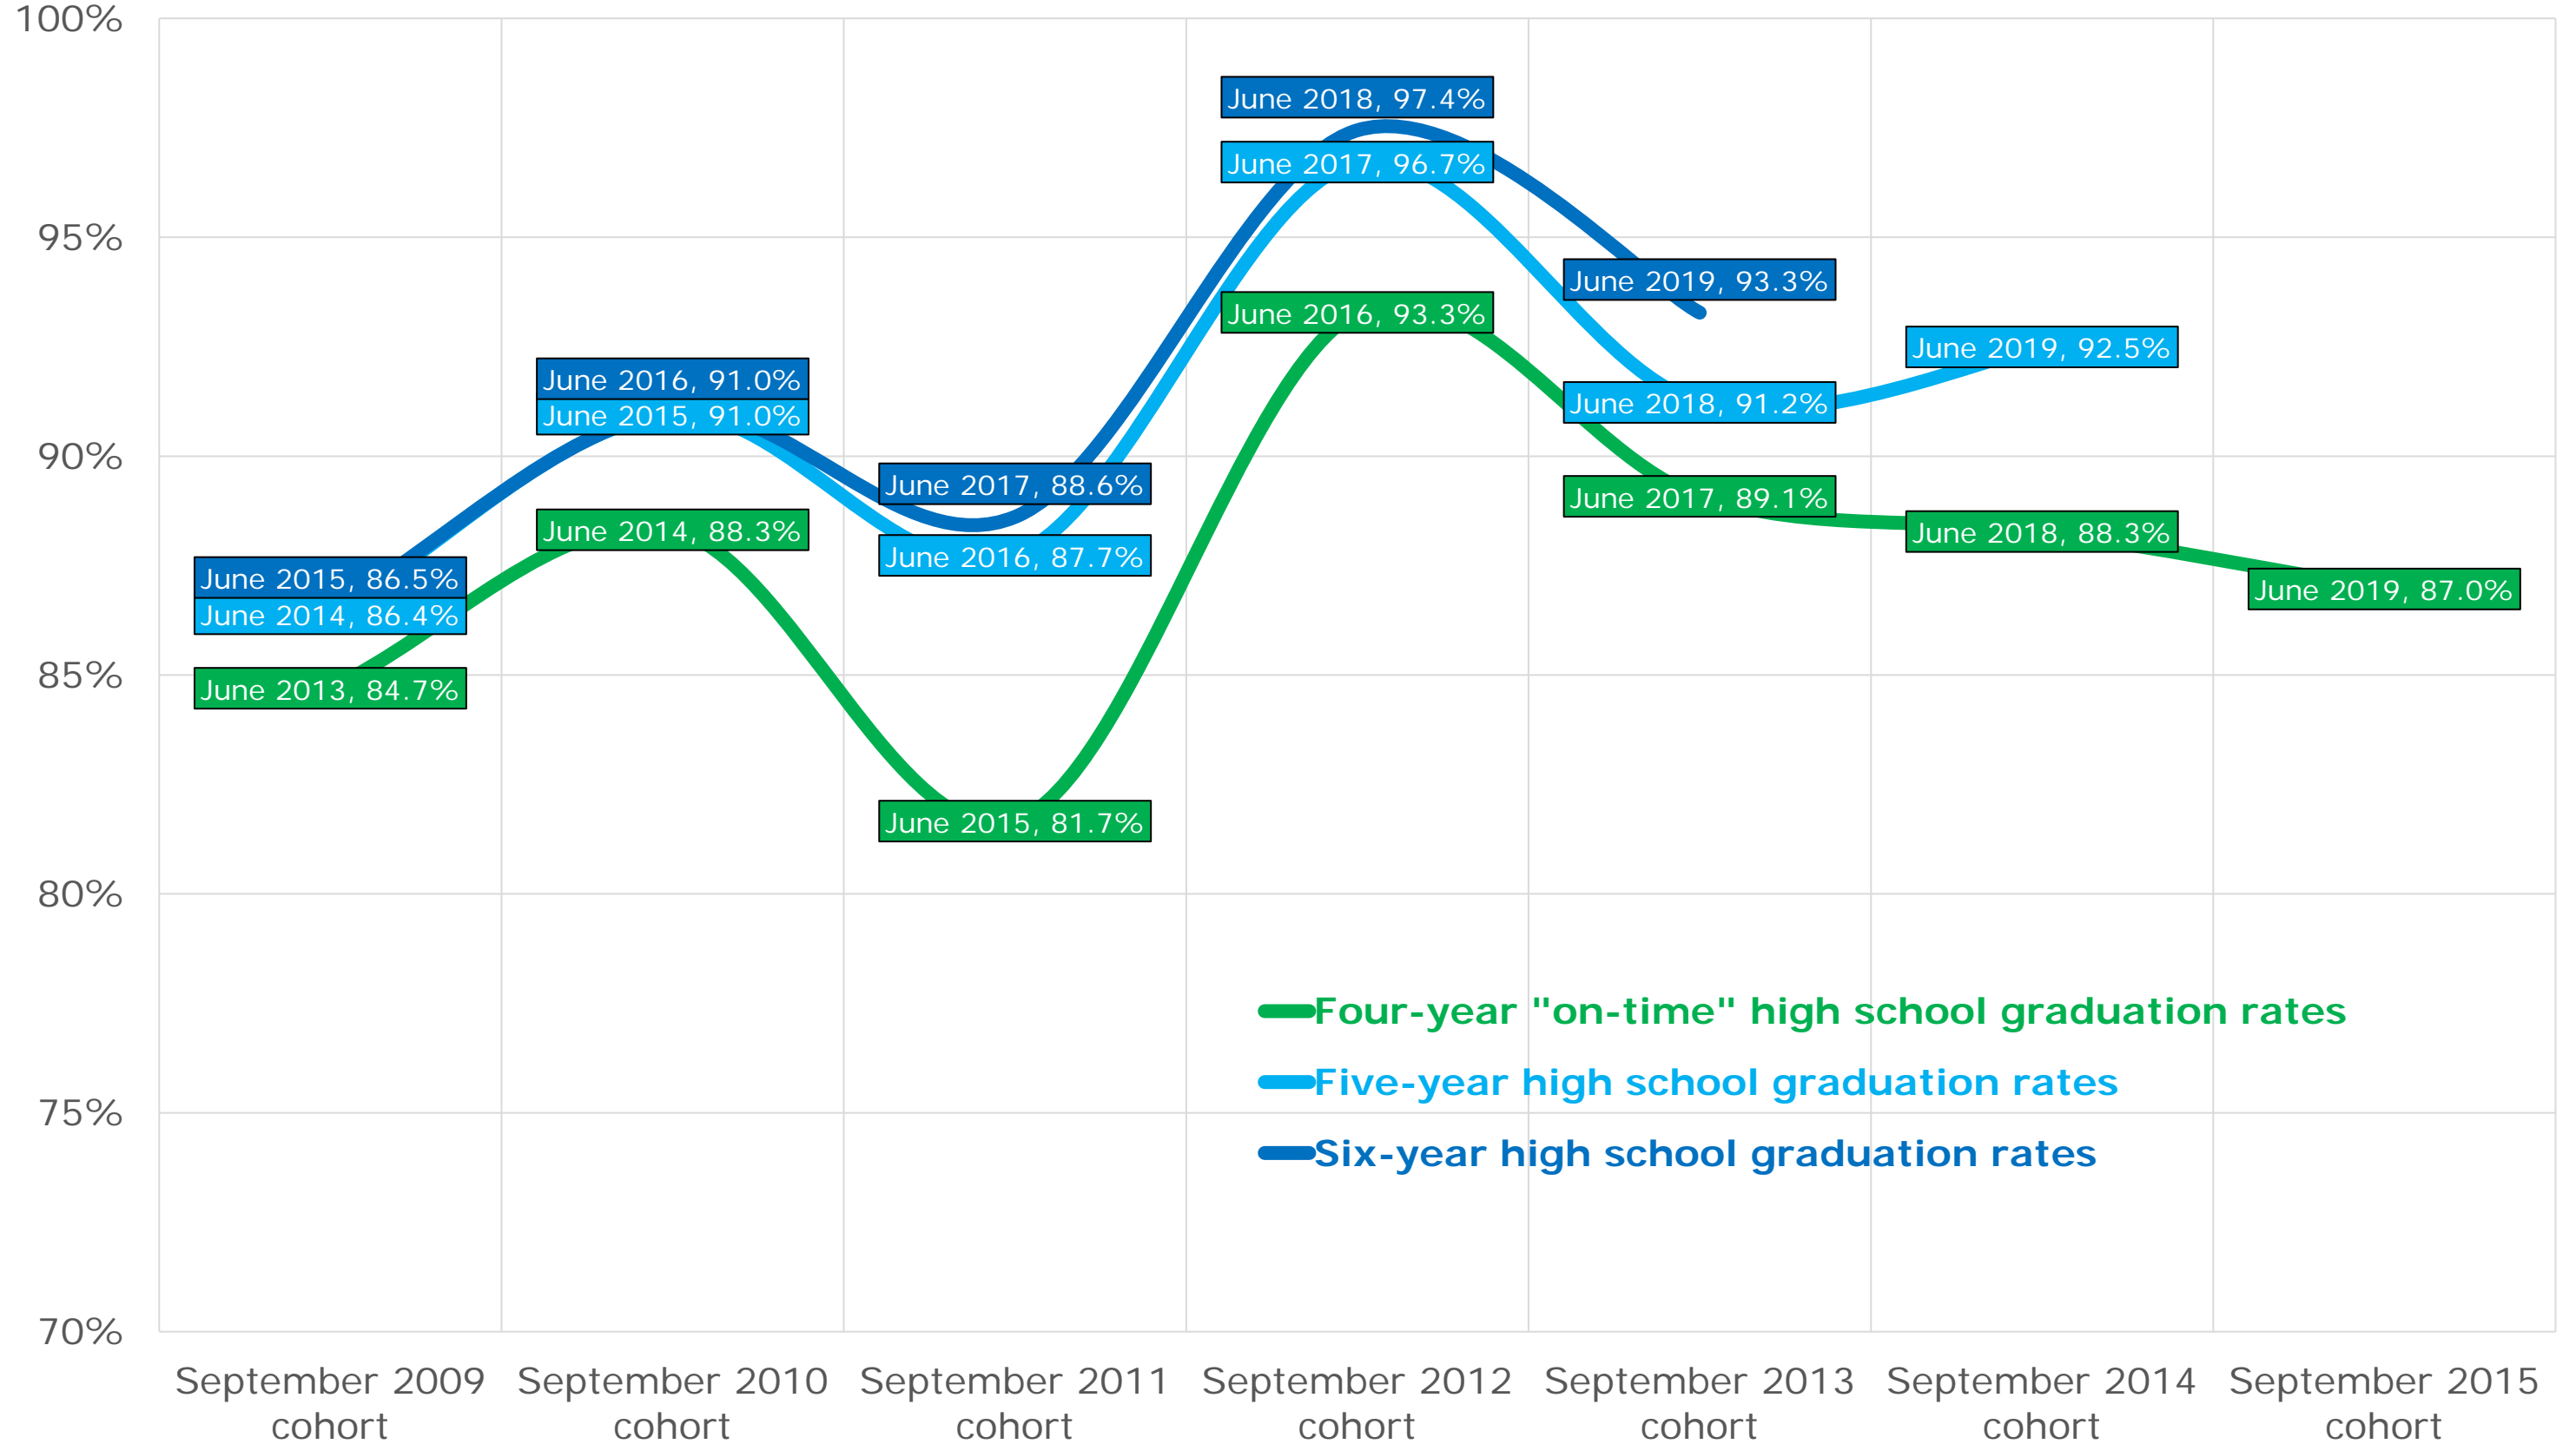

Park West School Division

Pembina Trails School Division

Pine Creek School Division

Portage la Prairie School Division

Prairie Rose School Division

Prairie Spirit School Division

Red River Valley School Division