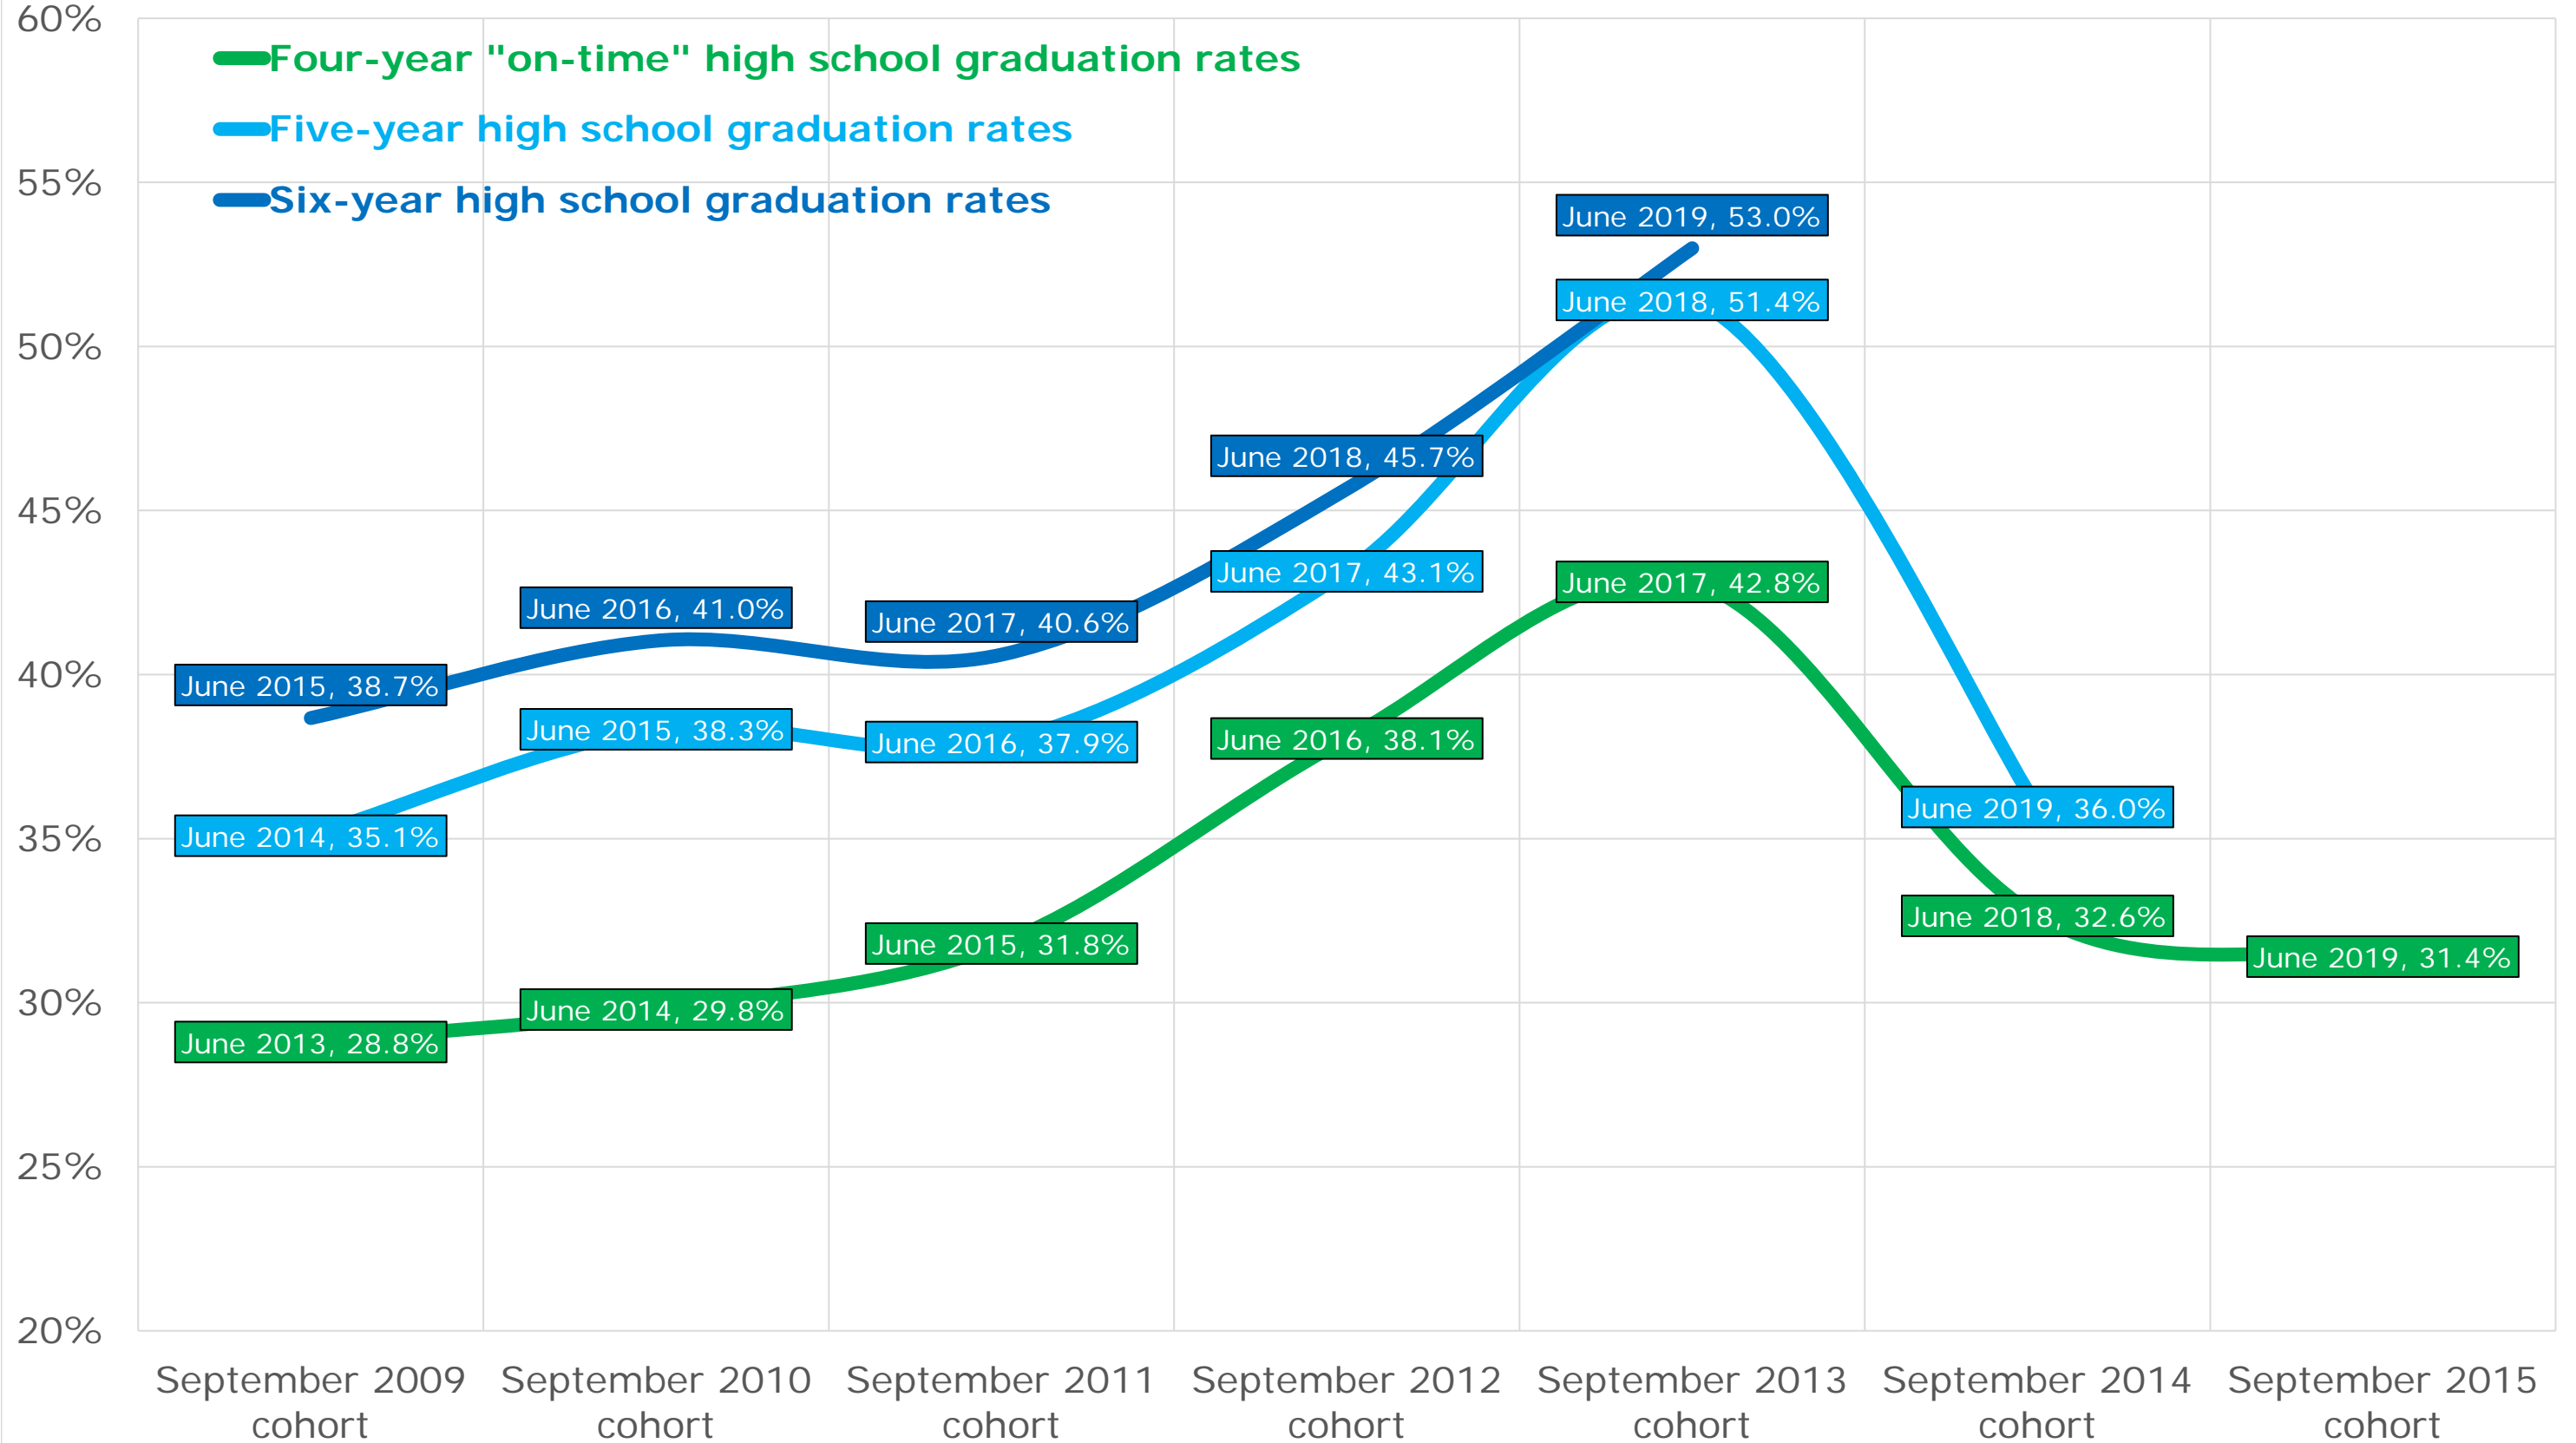

Frontier School Division