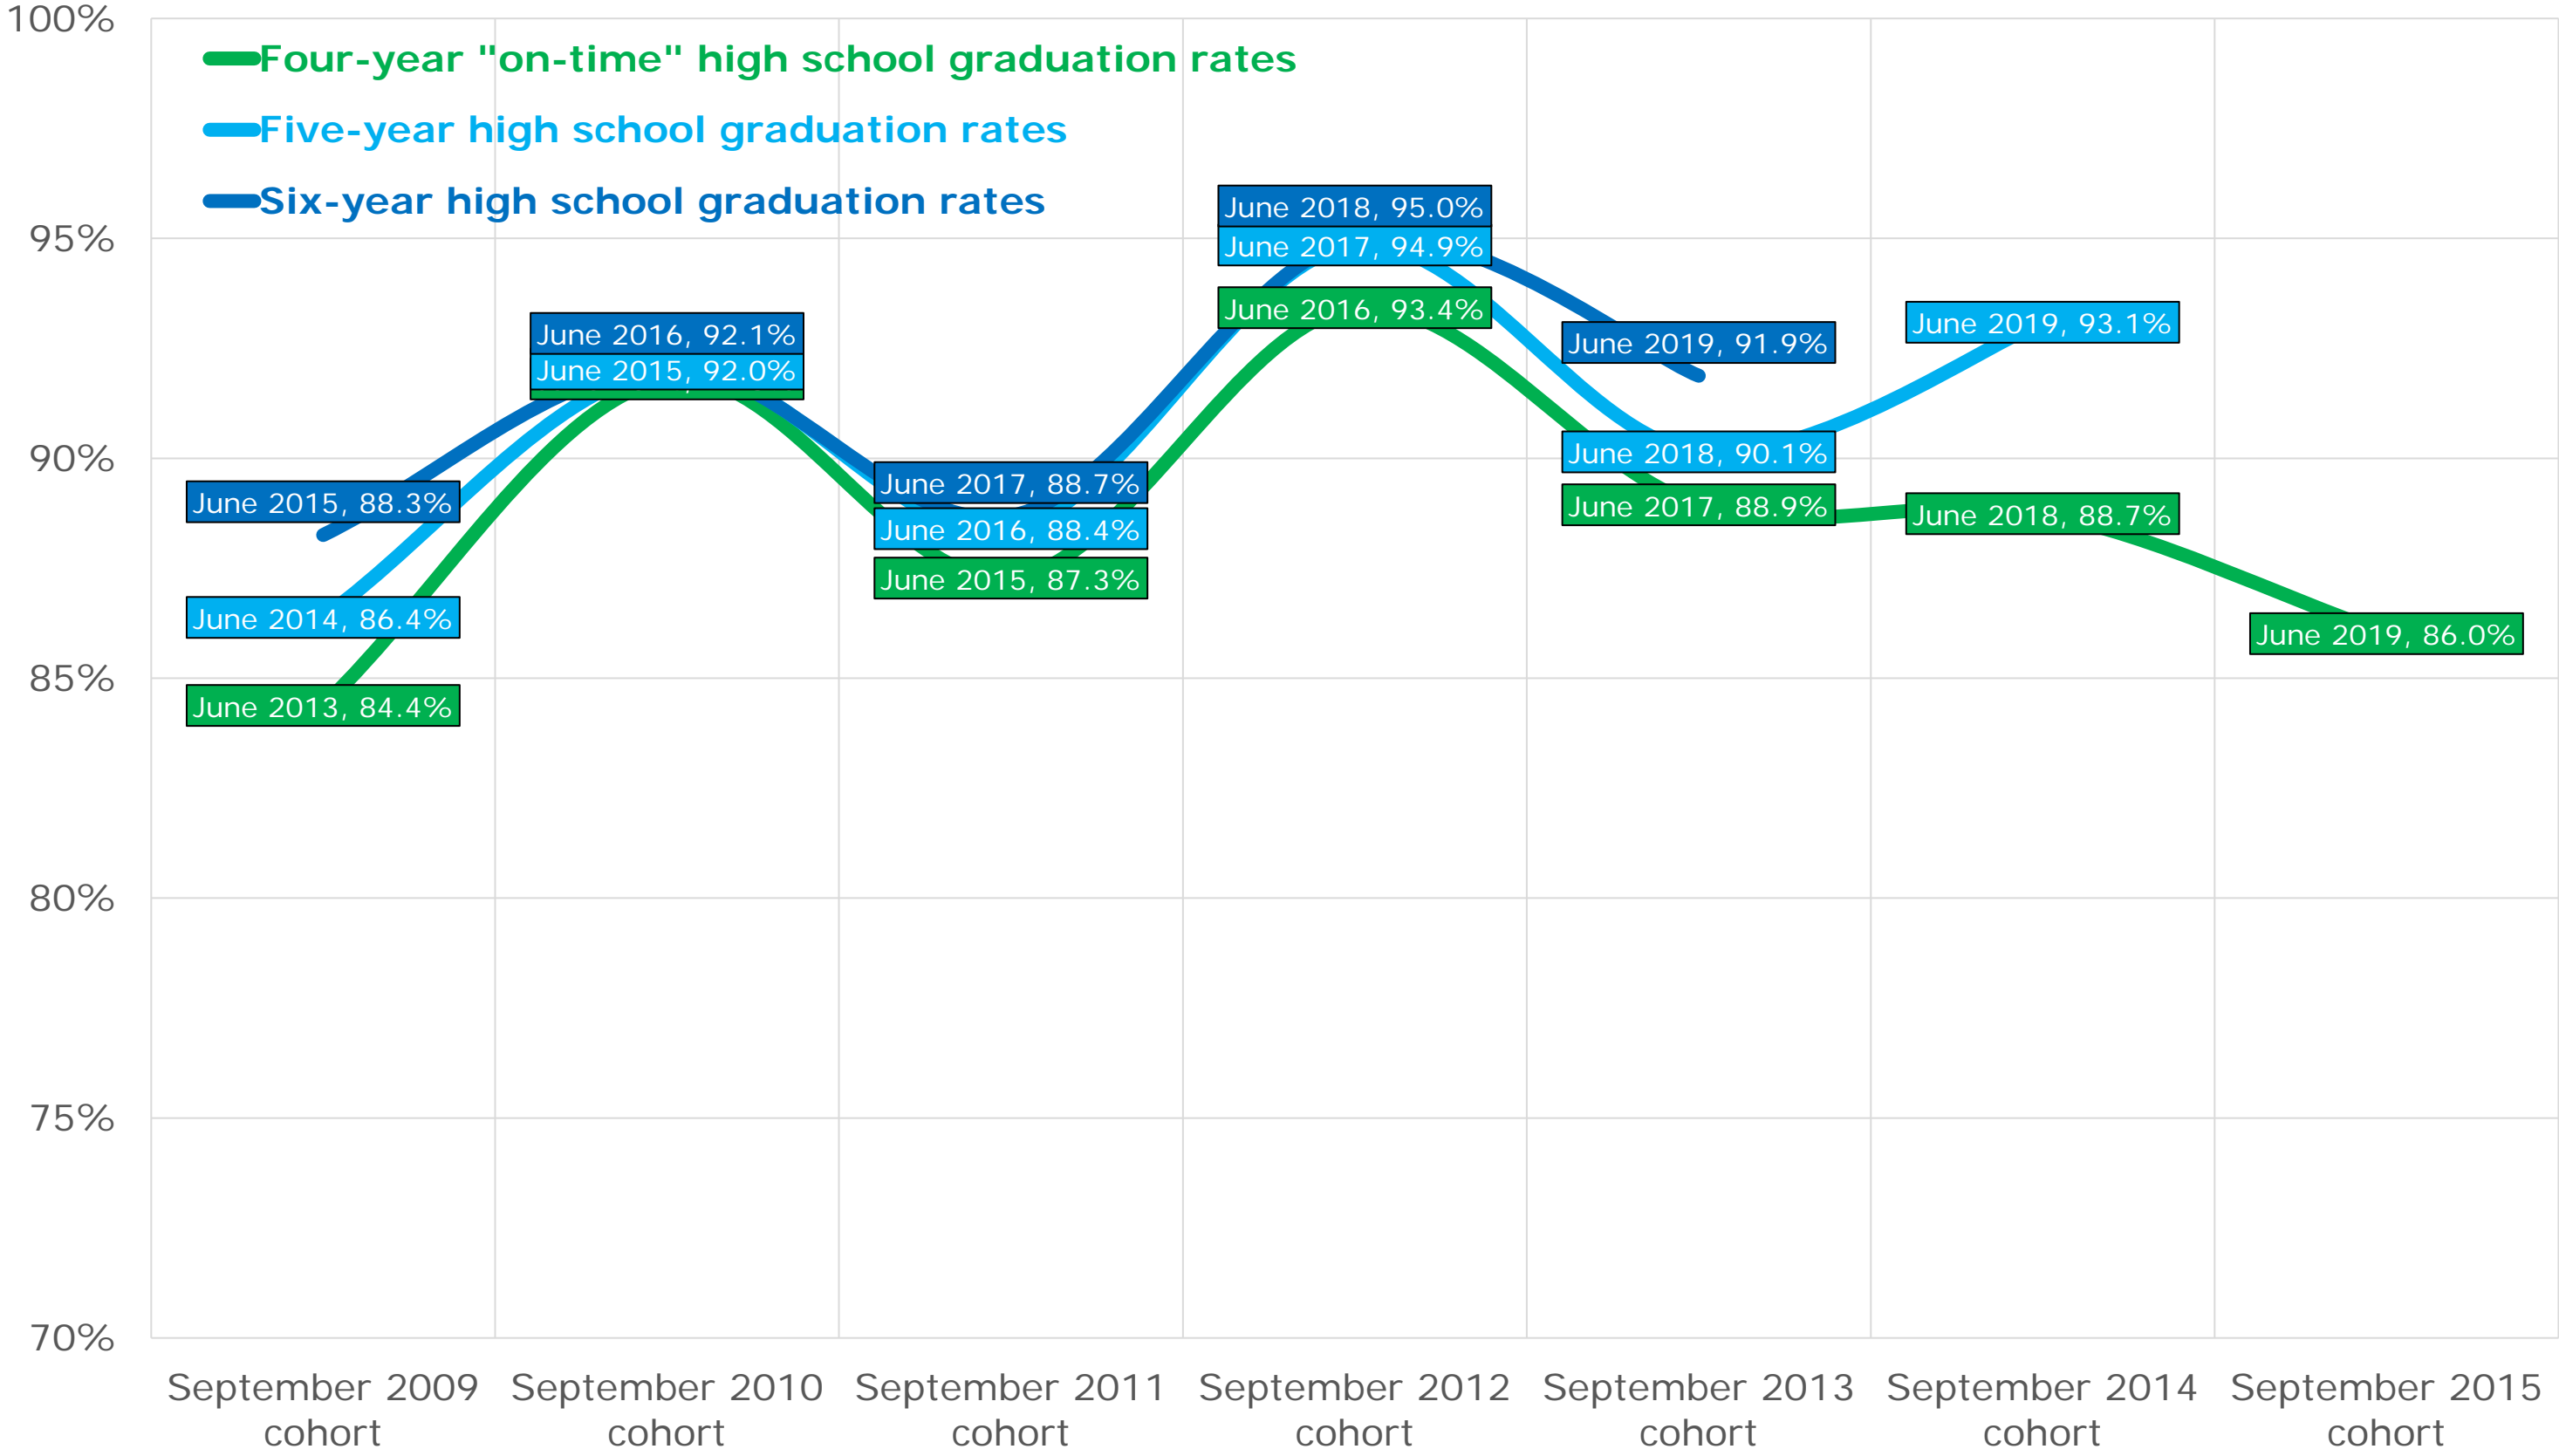

Beautiful Plains School Division

Border Land School Division

Brandon School Division

Evergreen School Division

Flin Flon School Division

Fort La Bosse School Division

Frontier School Division

Garden Valley School Division