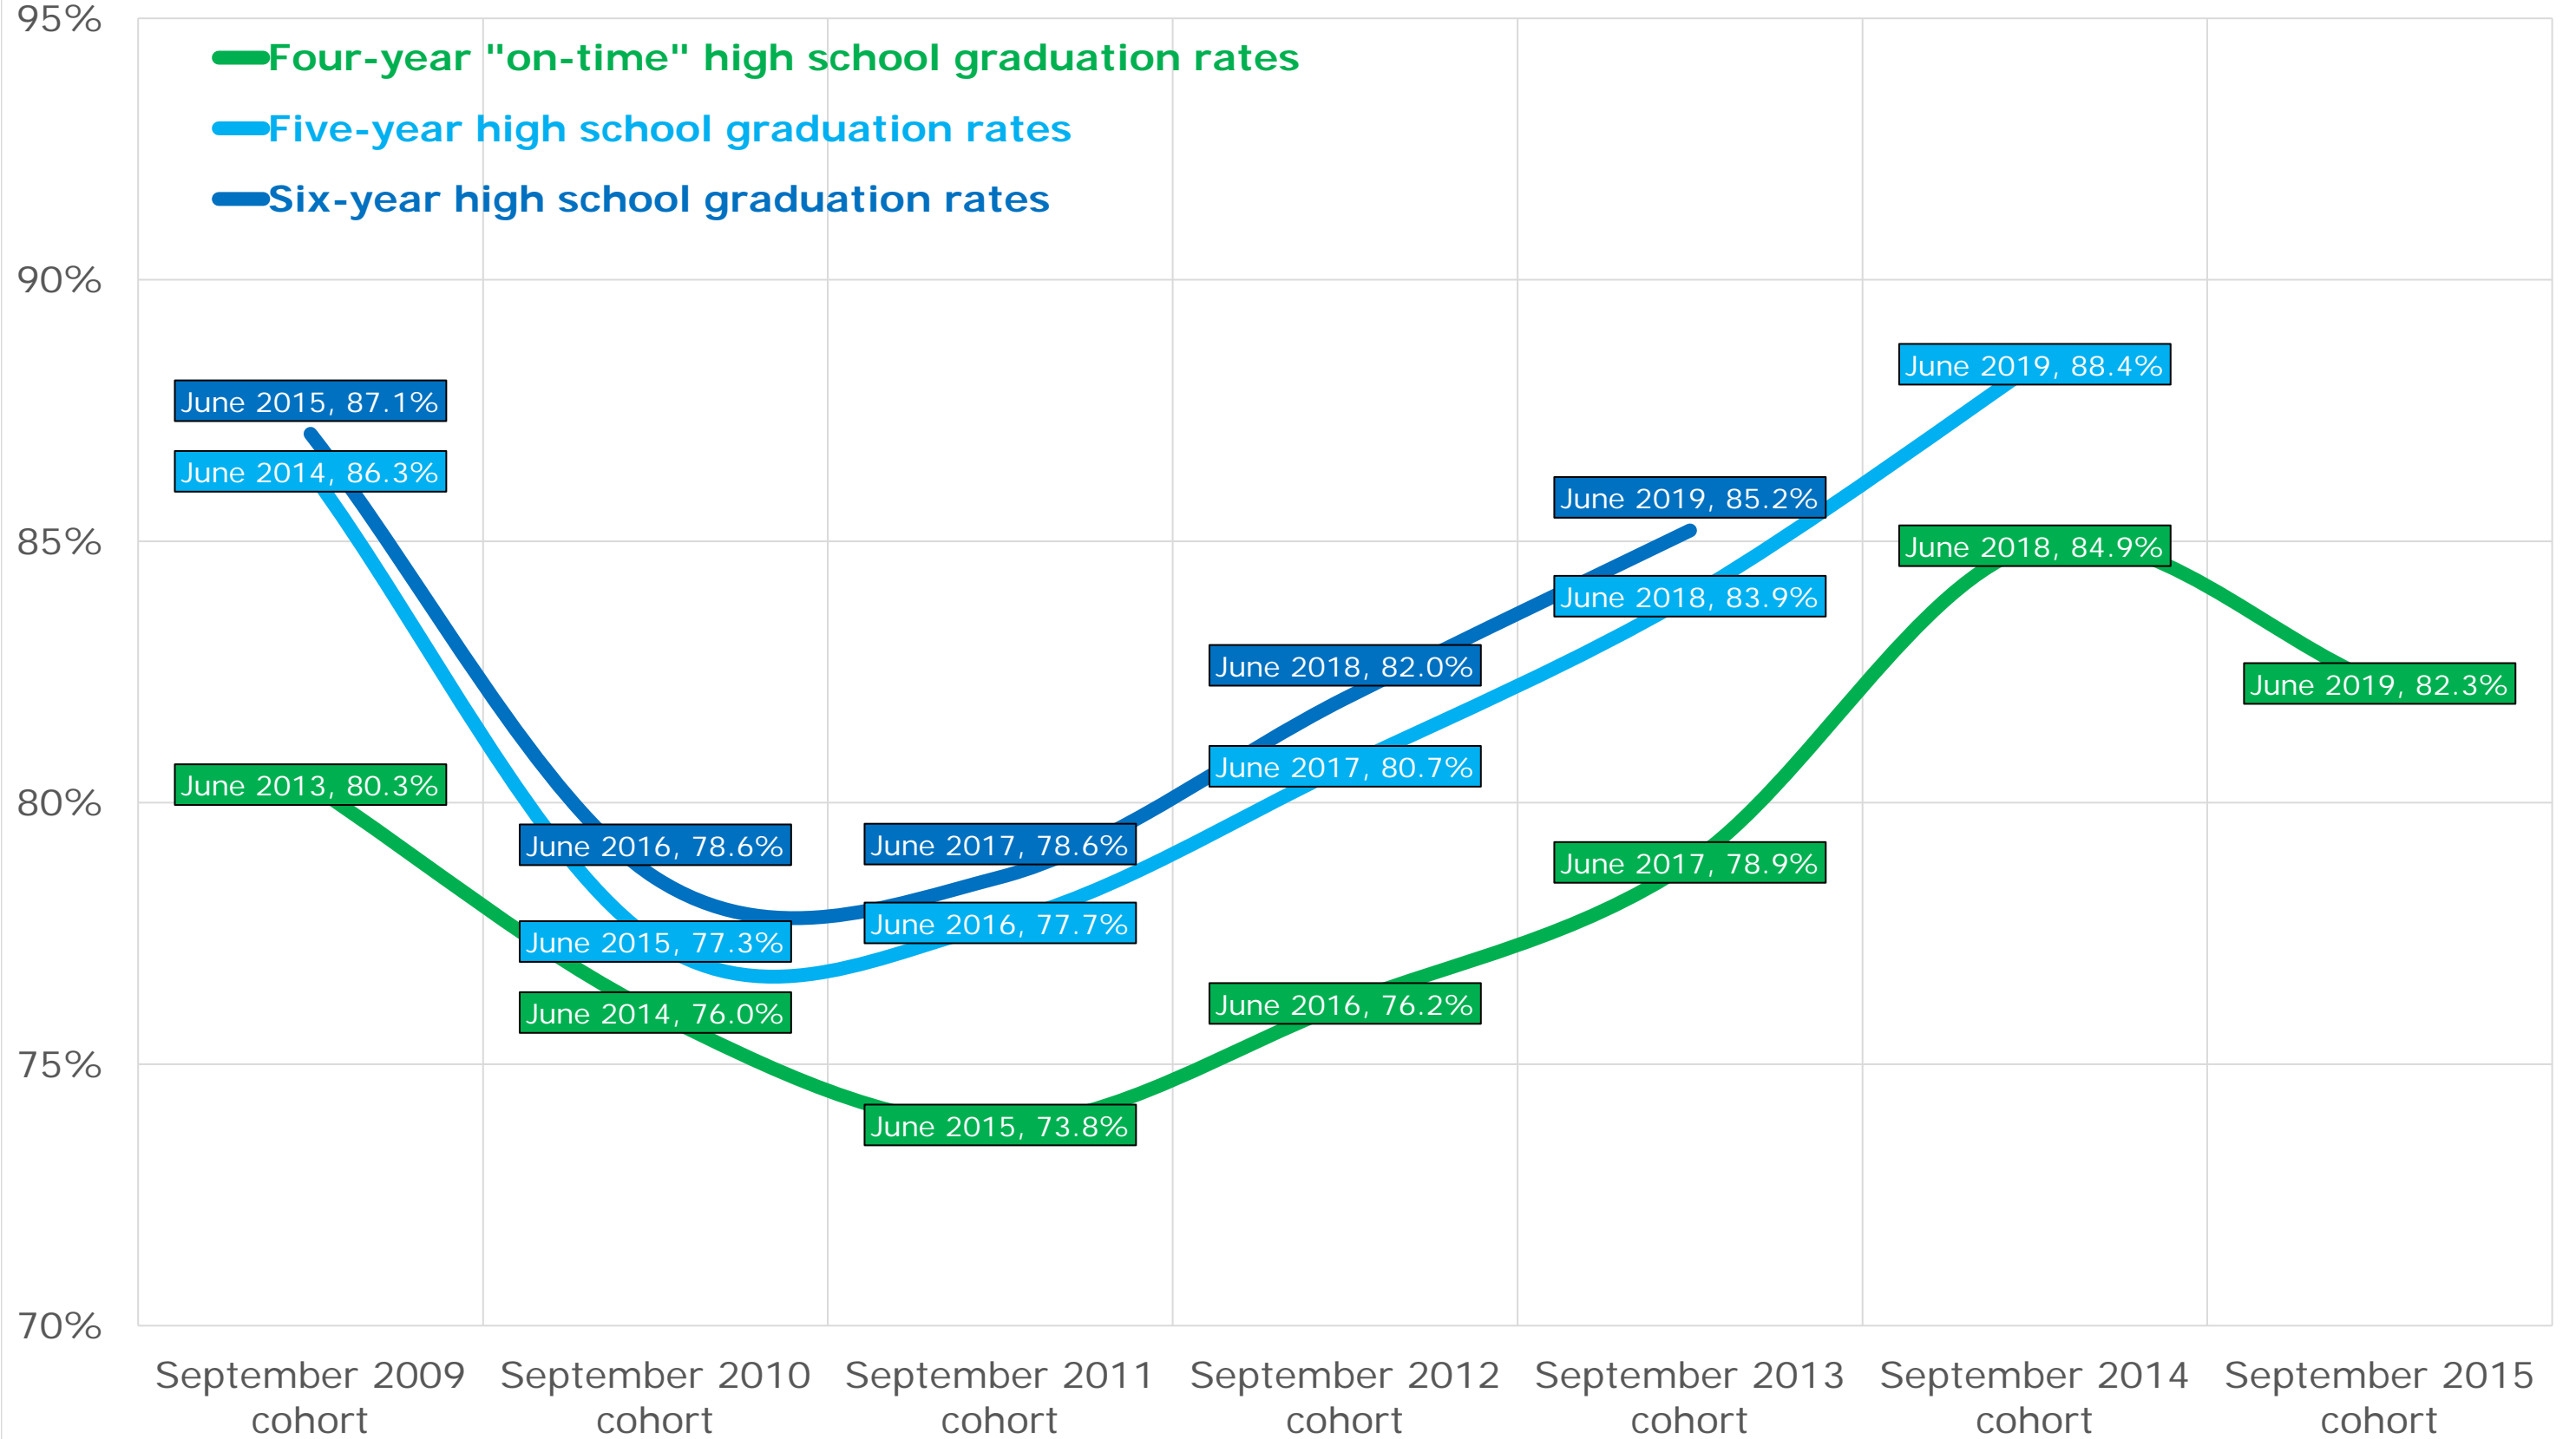

Park West School Division