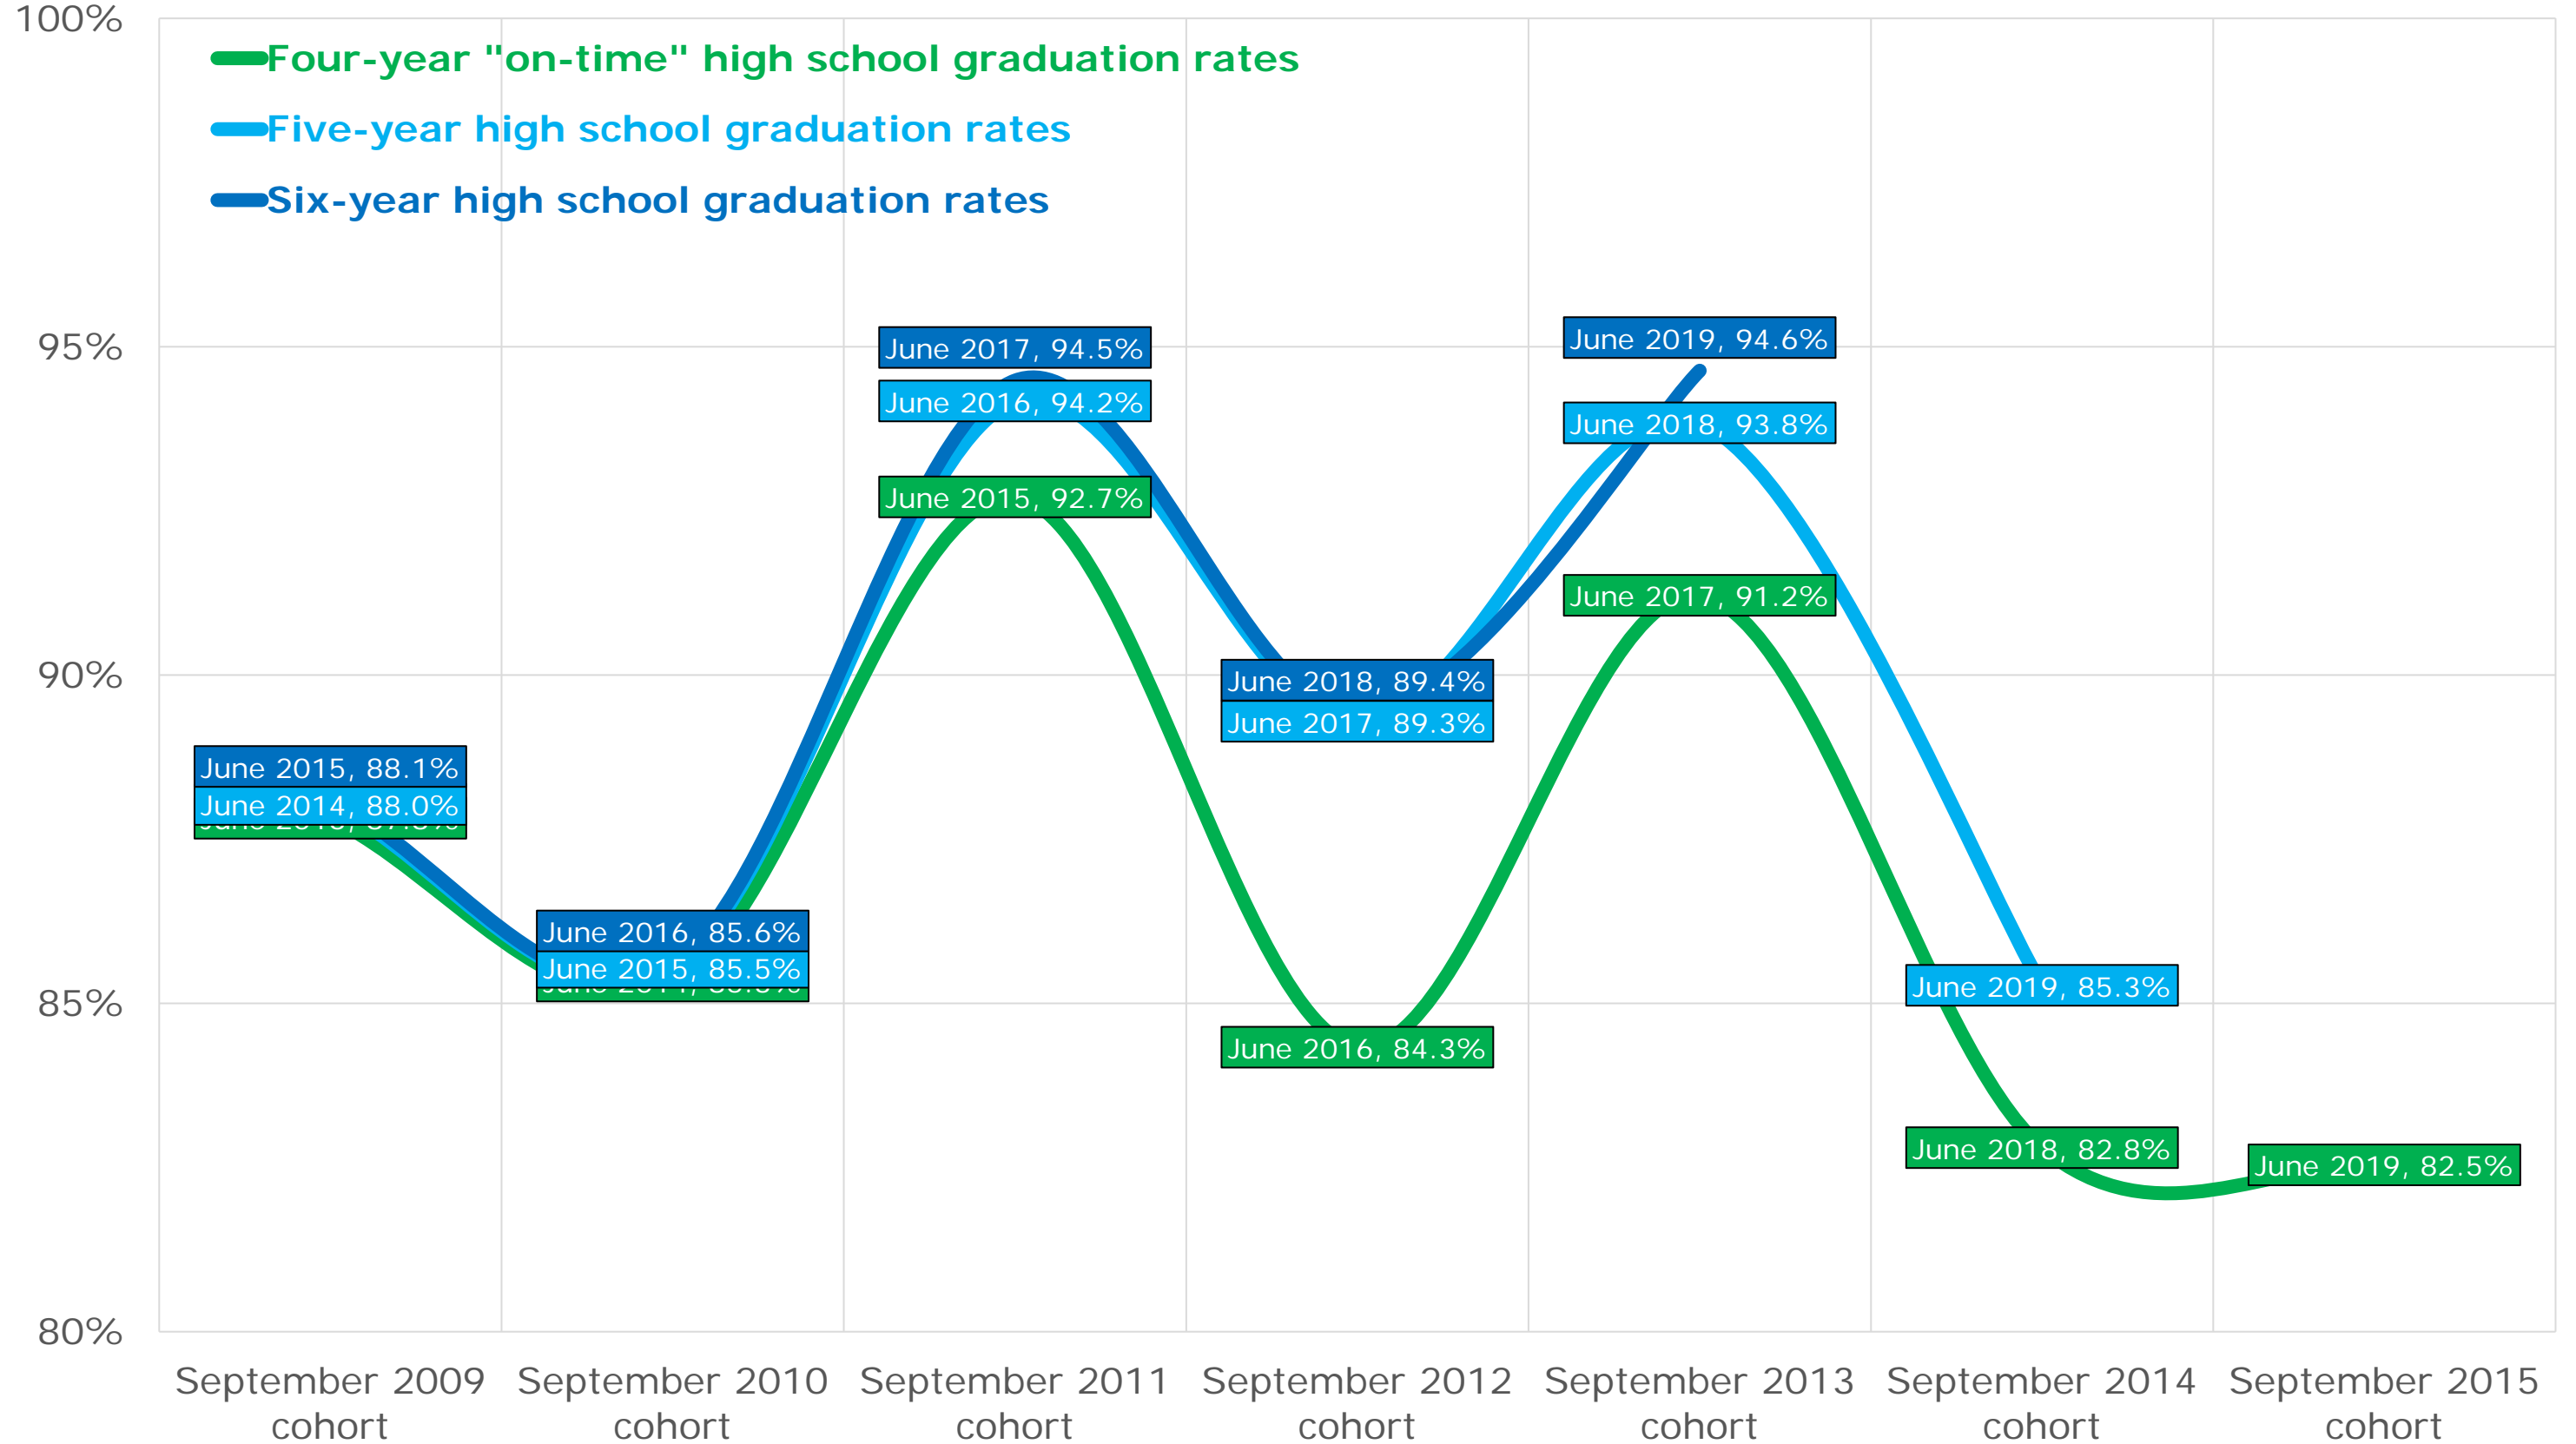

Turtle Mountain School Division