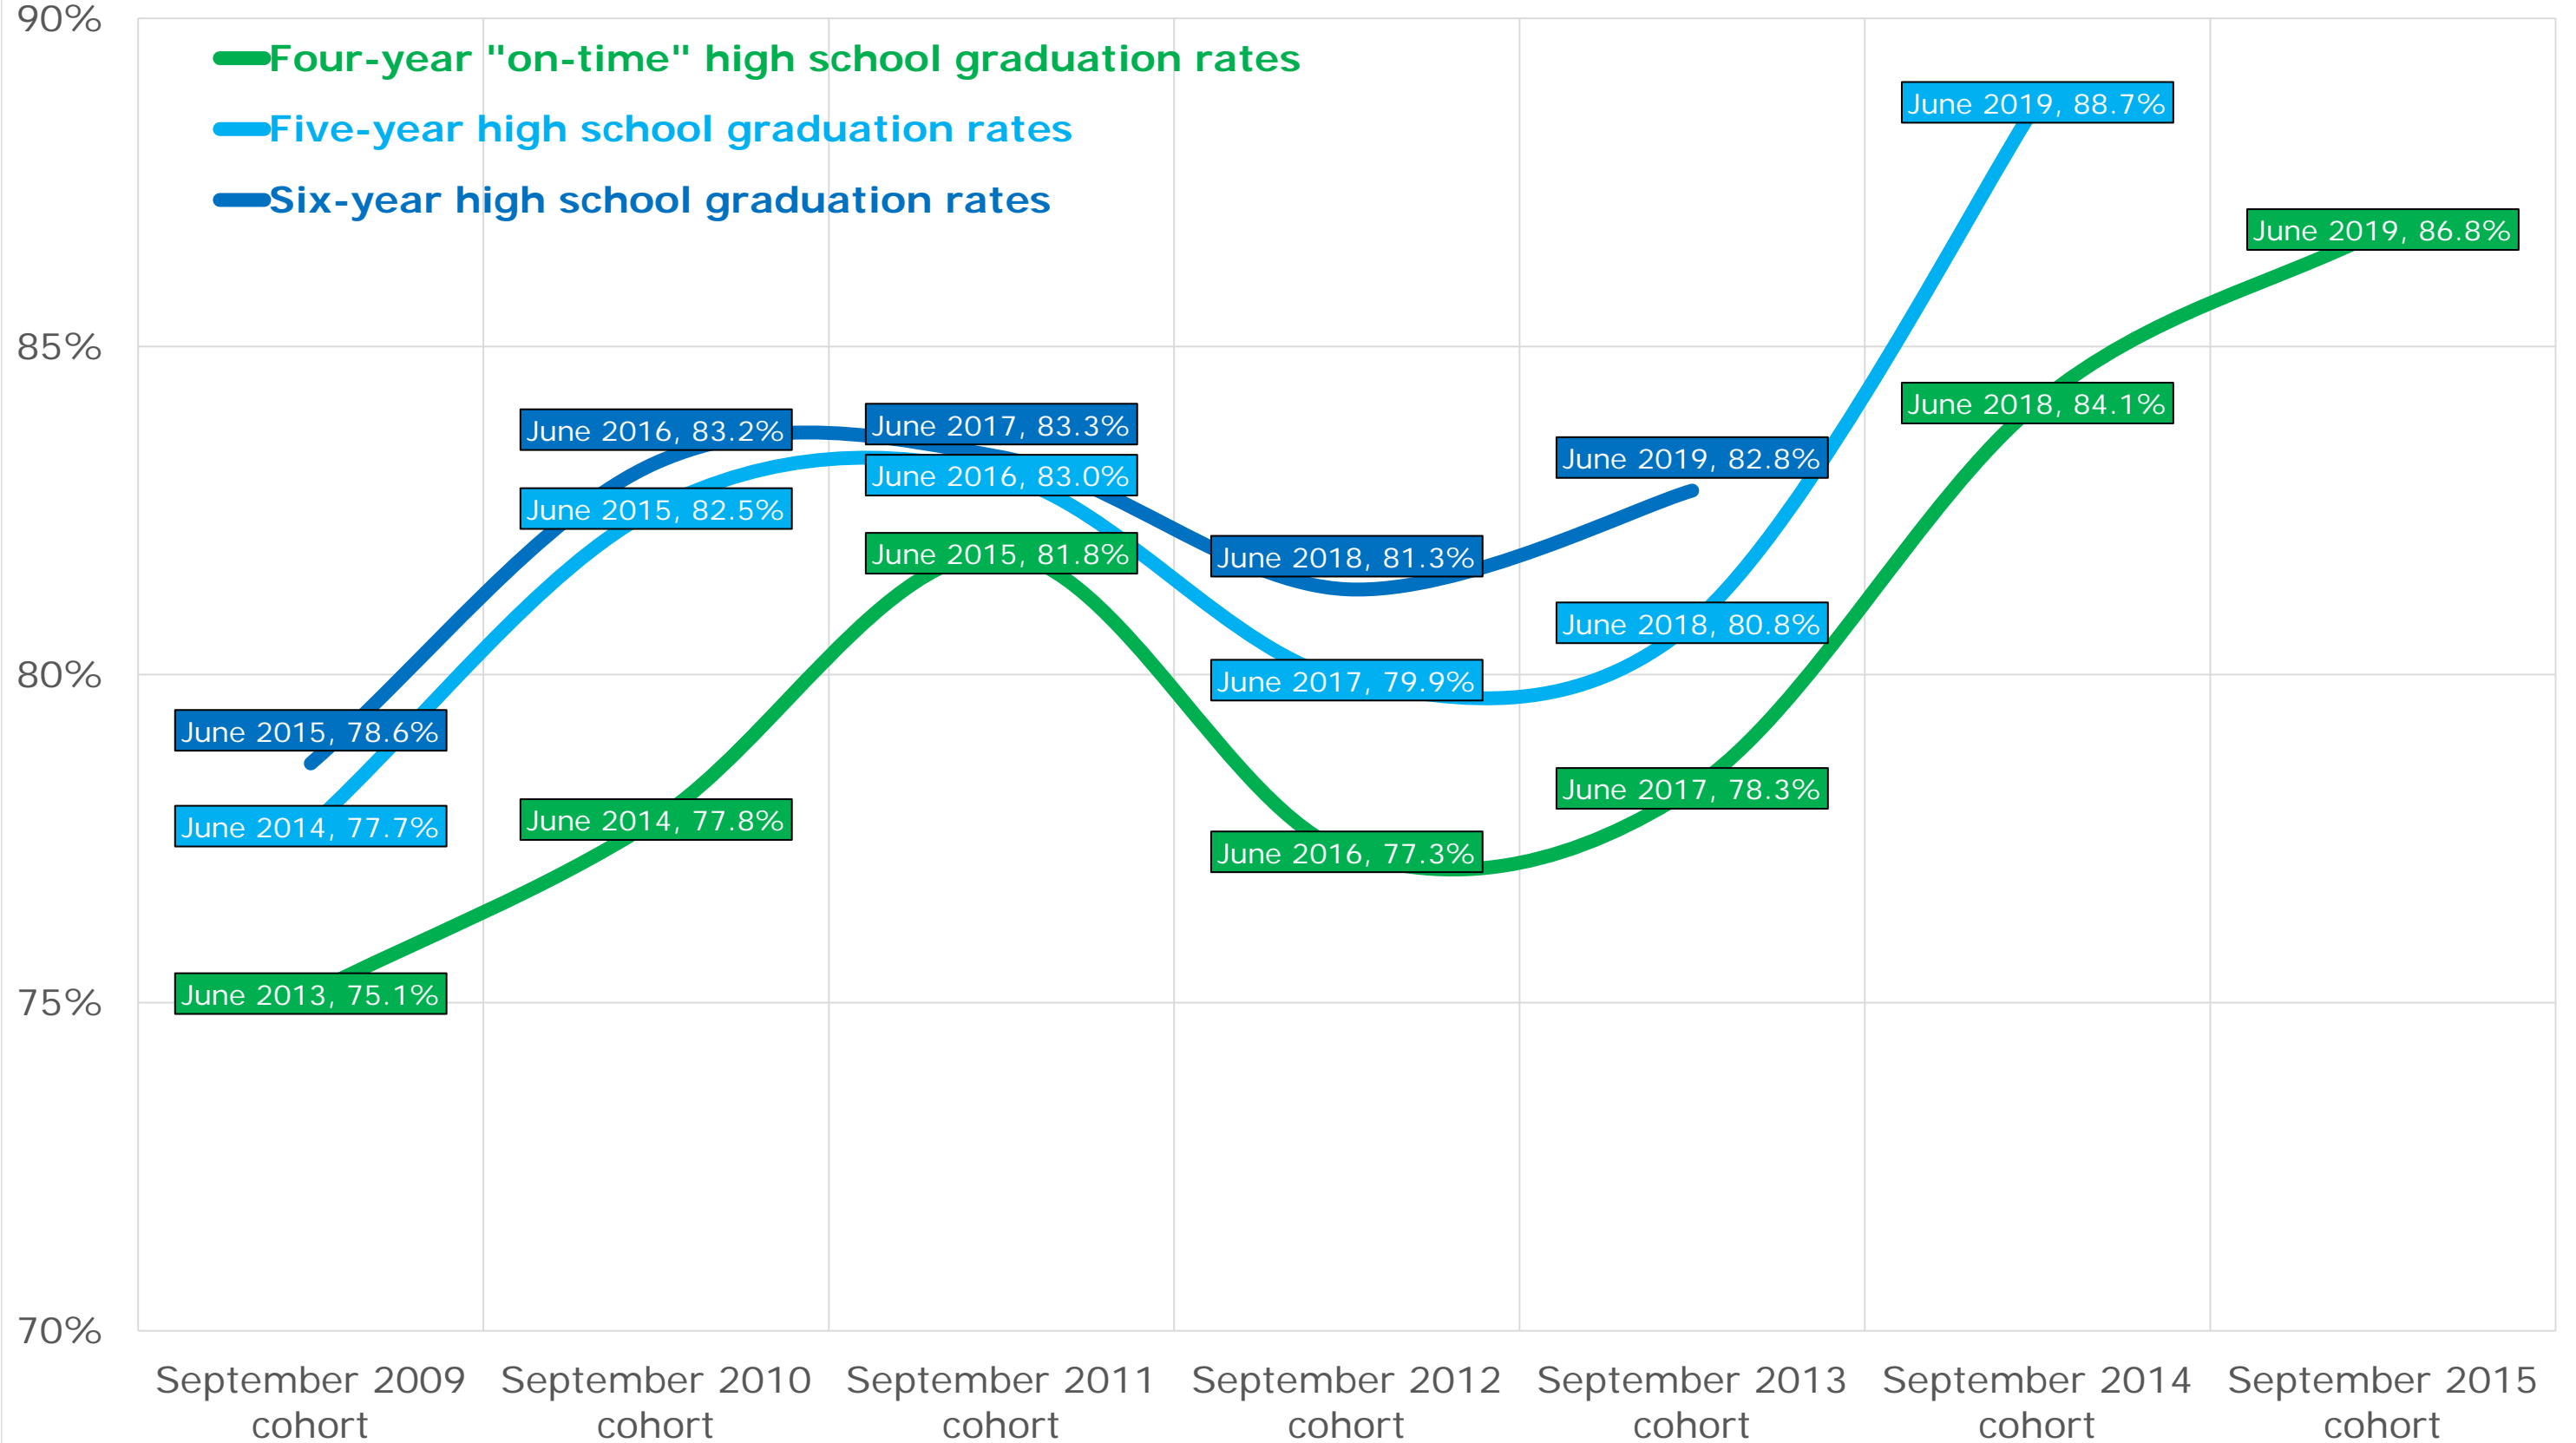

Beautiful Plains School Division

Border Land School Division

Brandon School Division

Evergreen School Division

Flin Flon School Division

Fort La Bosse School Division

Frontier School Division

Garden Valley School Division