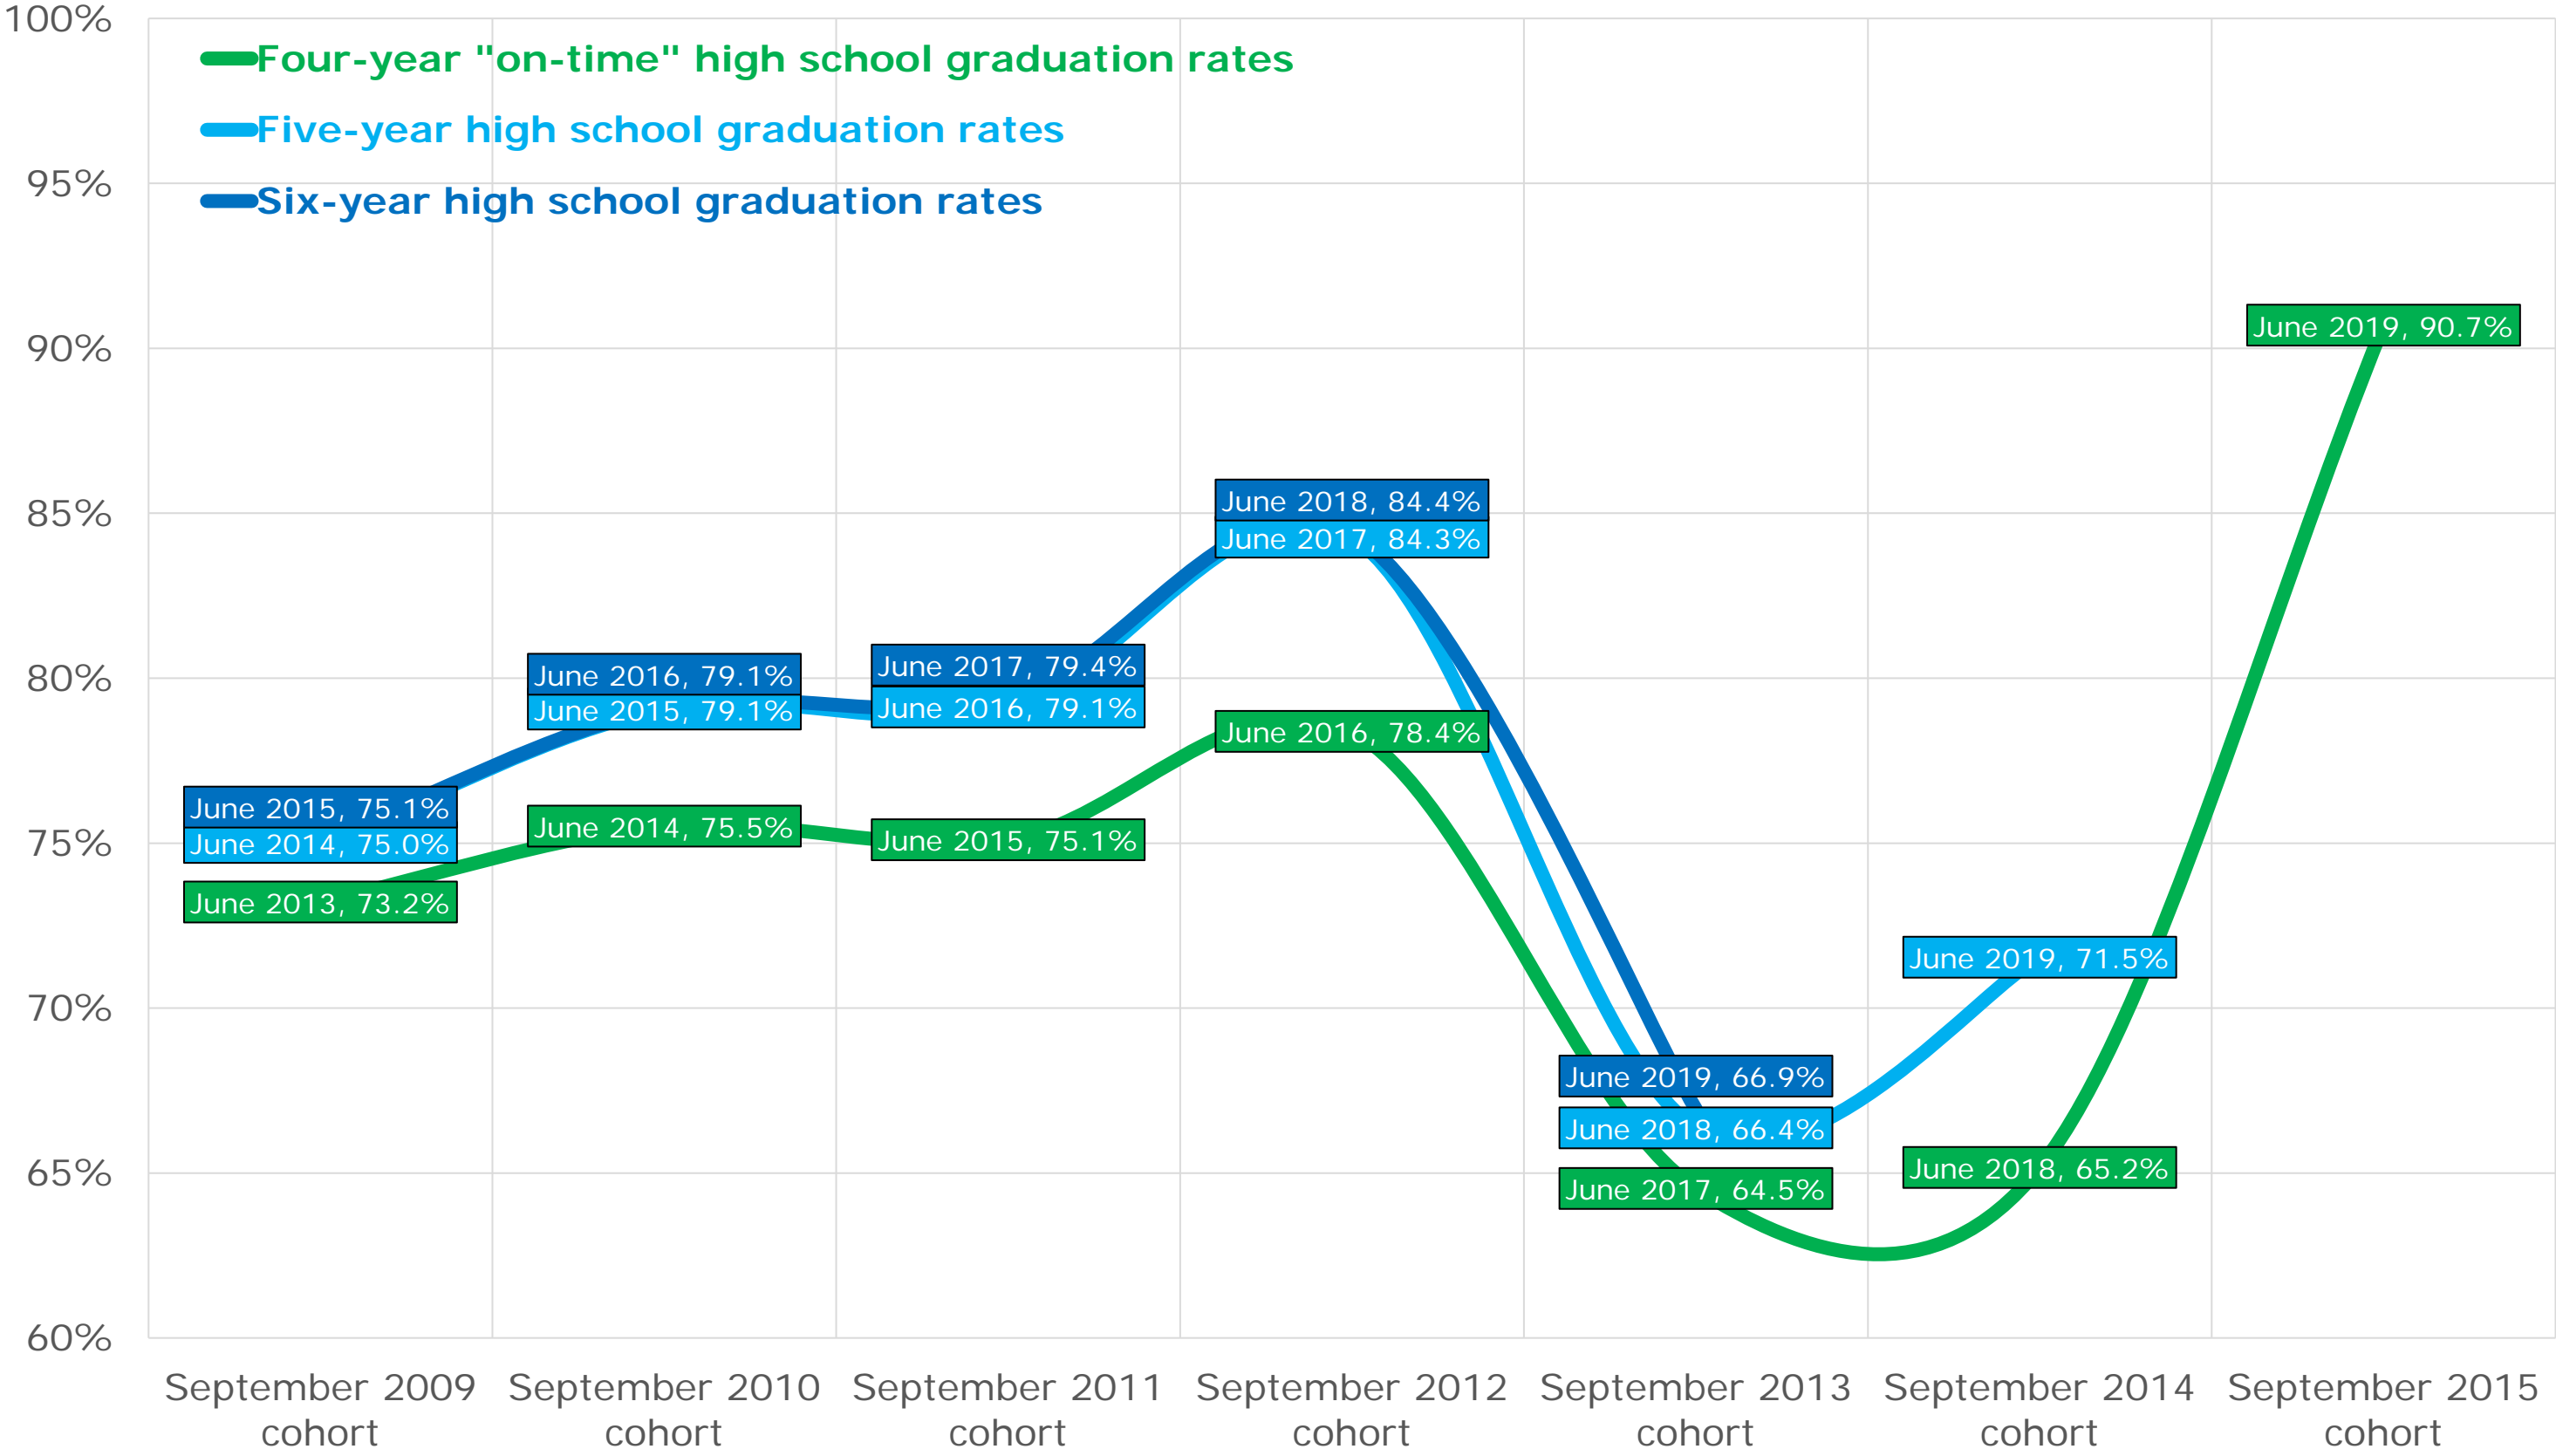

Turtle River School Division