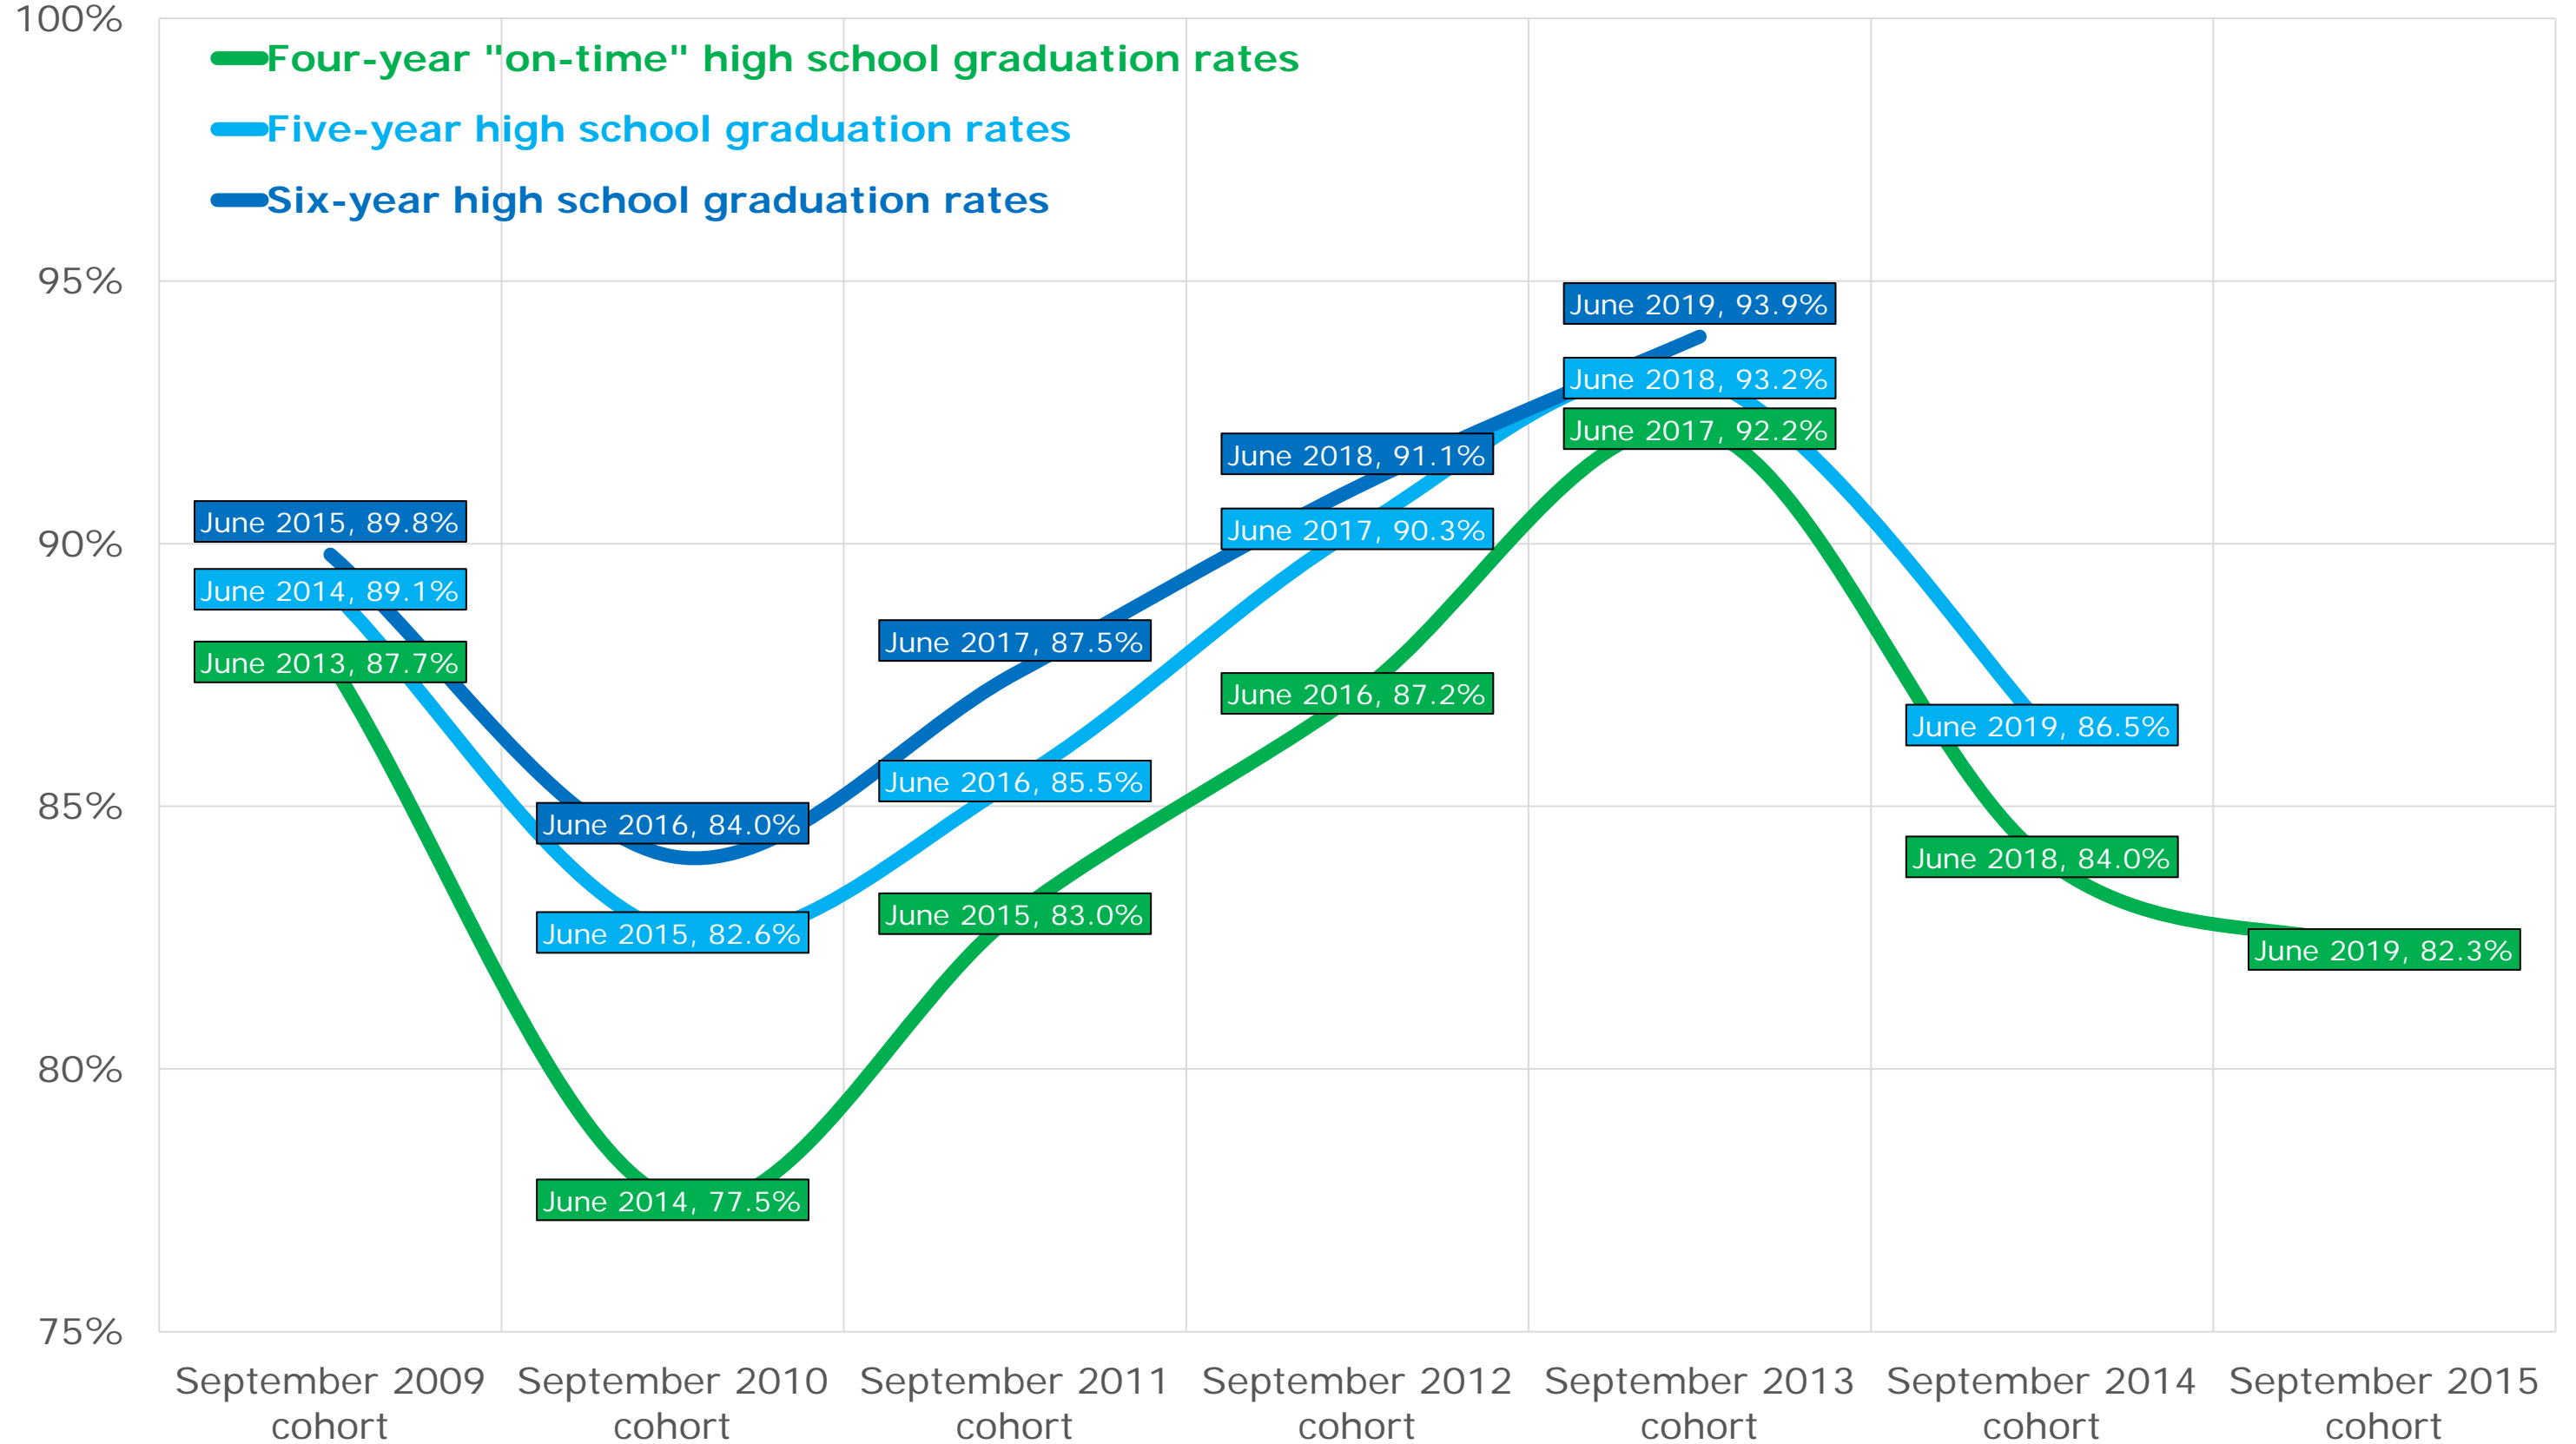

Park West School Division

Pembina Trails School Division

Pine Creek School Division

Portage la Prairie School Division

Prairie Rose School Division

Prairie Spirit School Division

Red River Valley School Division