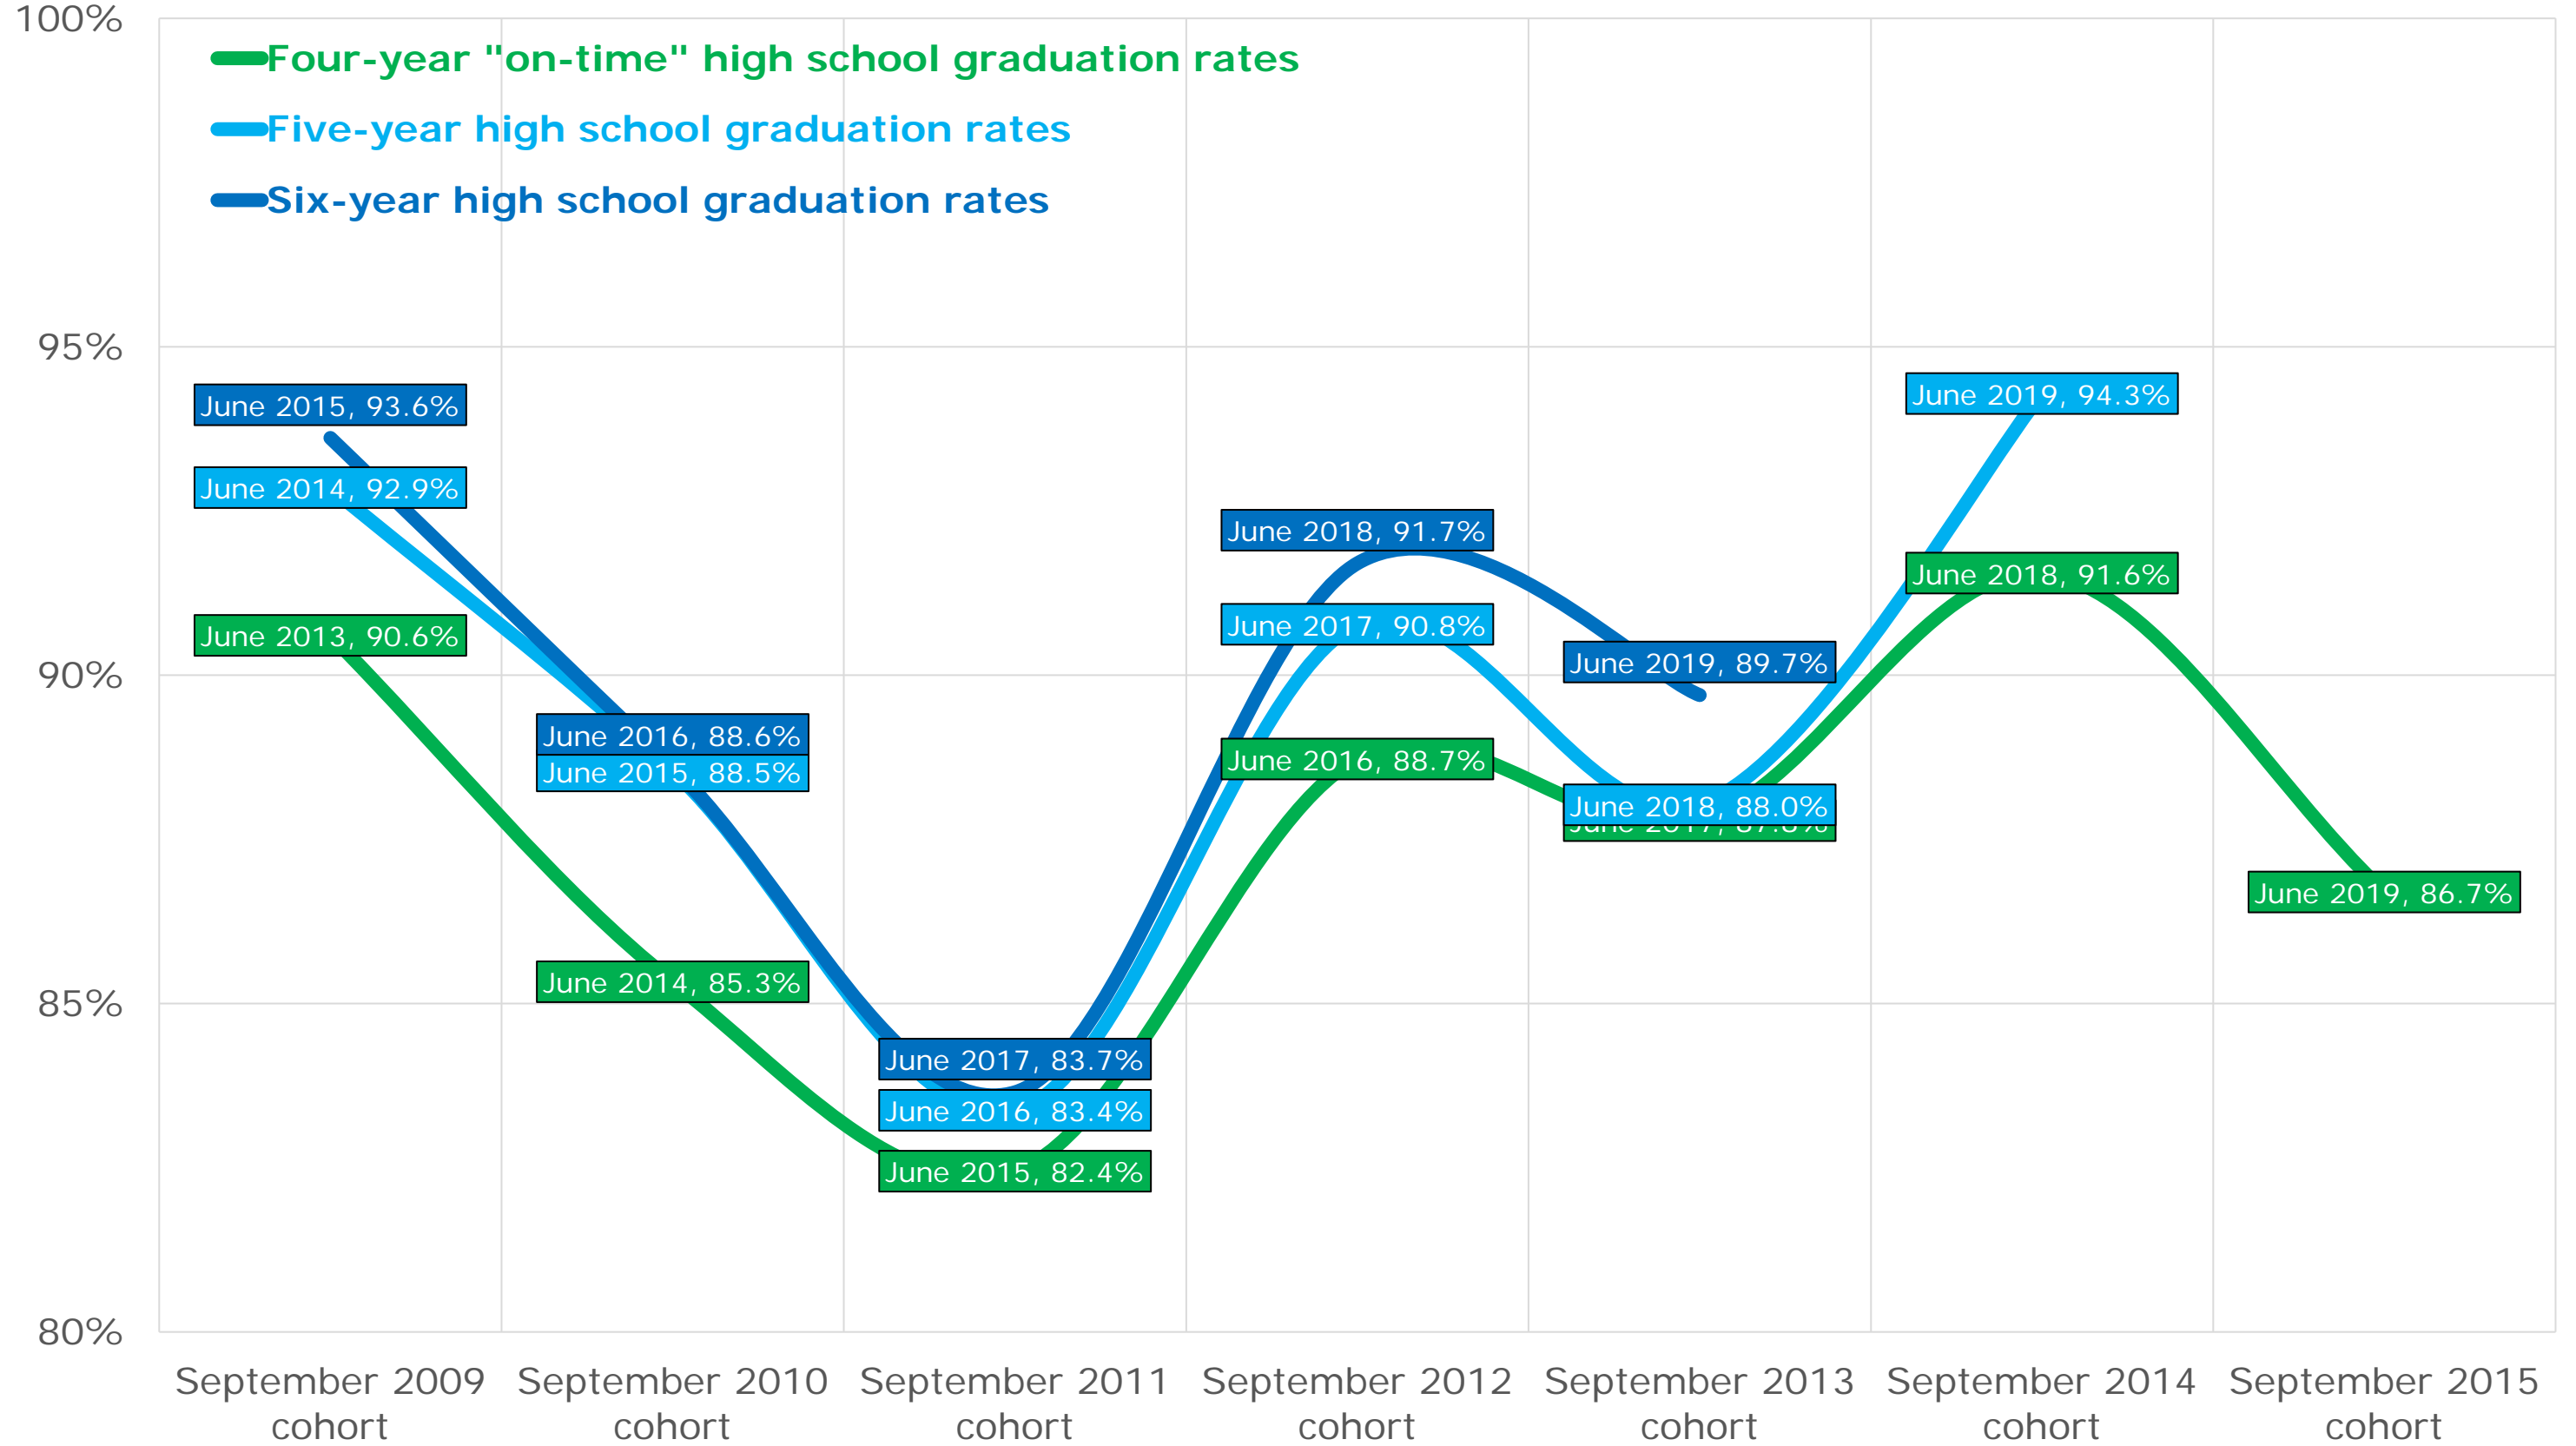

Rolling River School Division