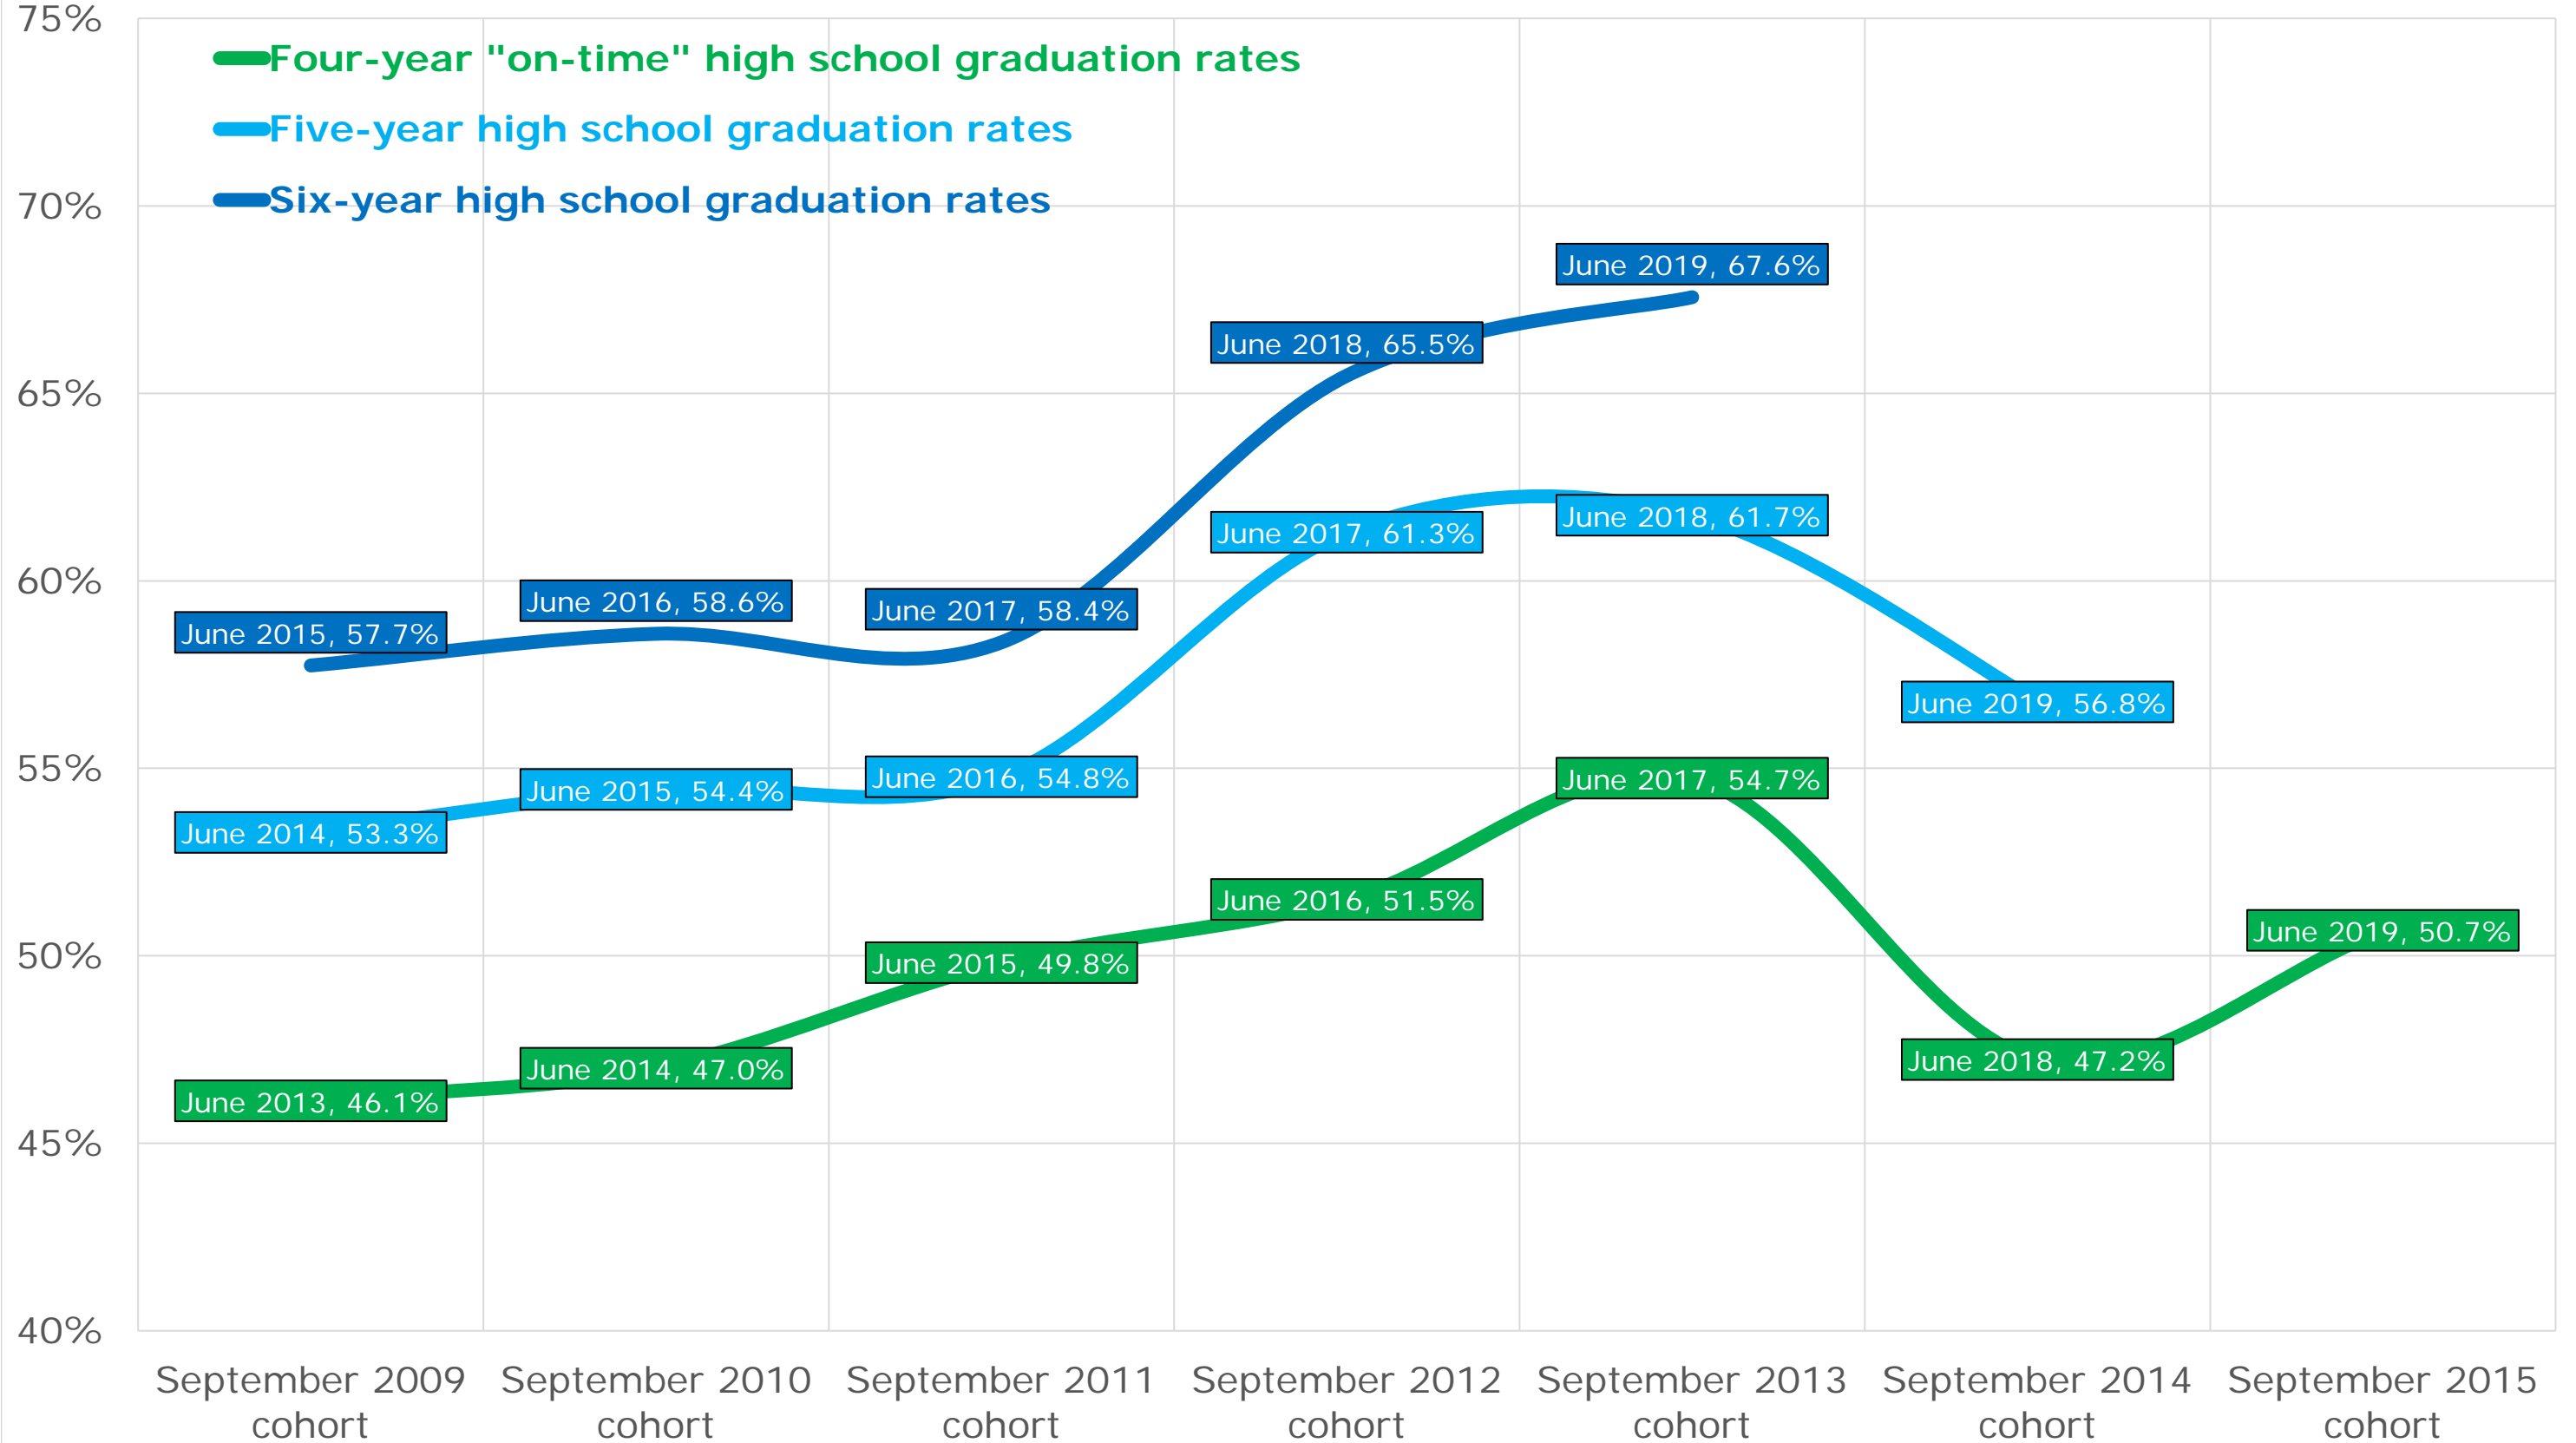

Hanover School Division

Interlake School Division

Kelsey School Division

Lakeshore School Division

Lord Selkirk School Division

Louis Riel School Division

Mountain View School Division

Mystery Lake School District