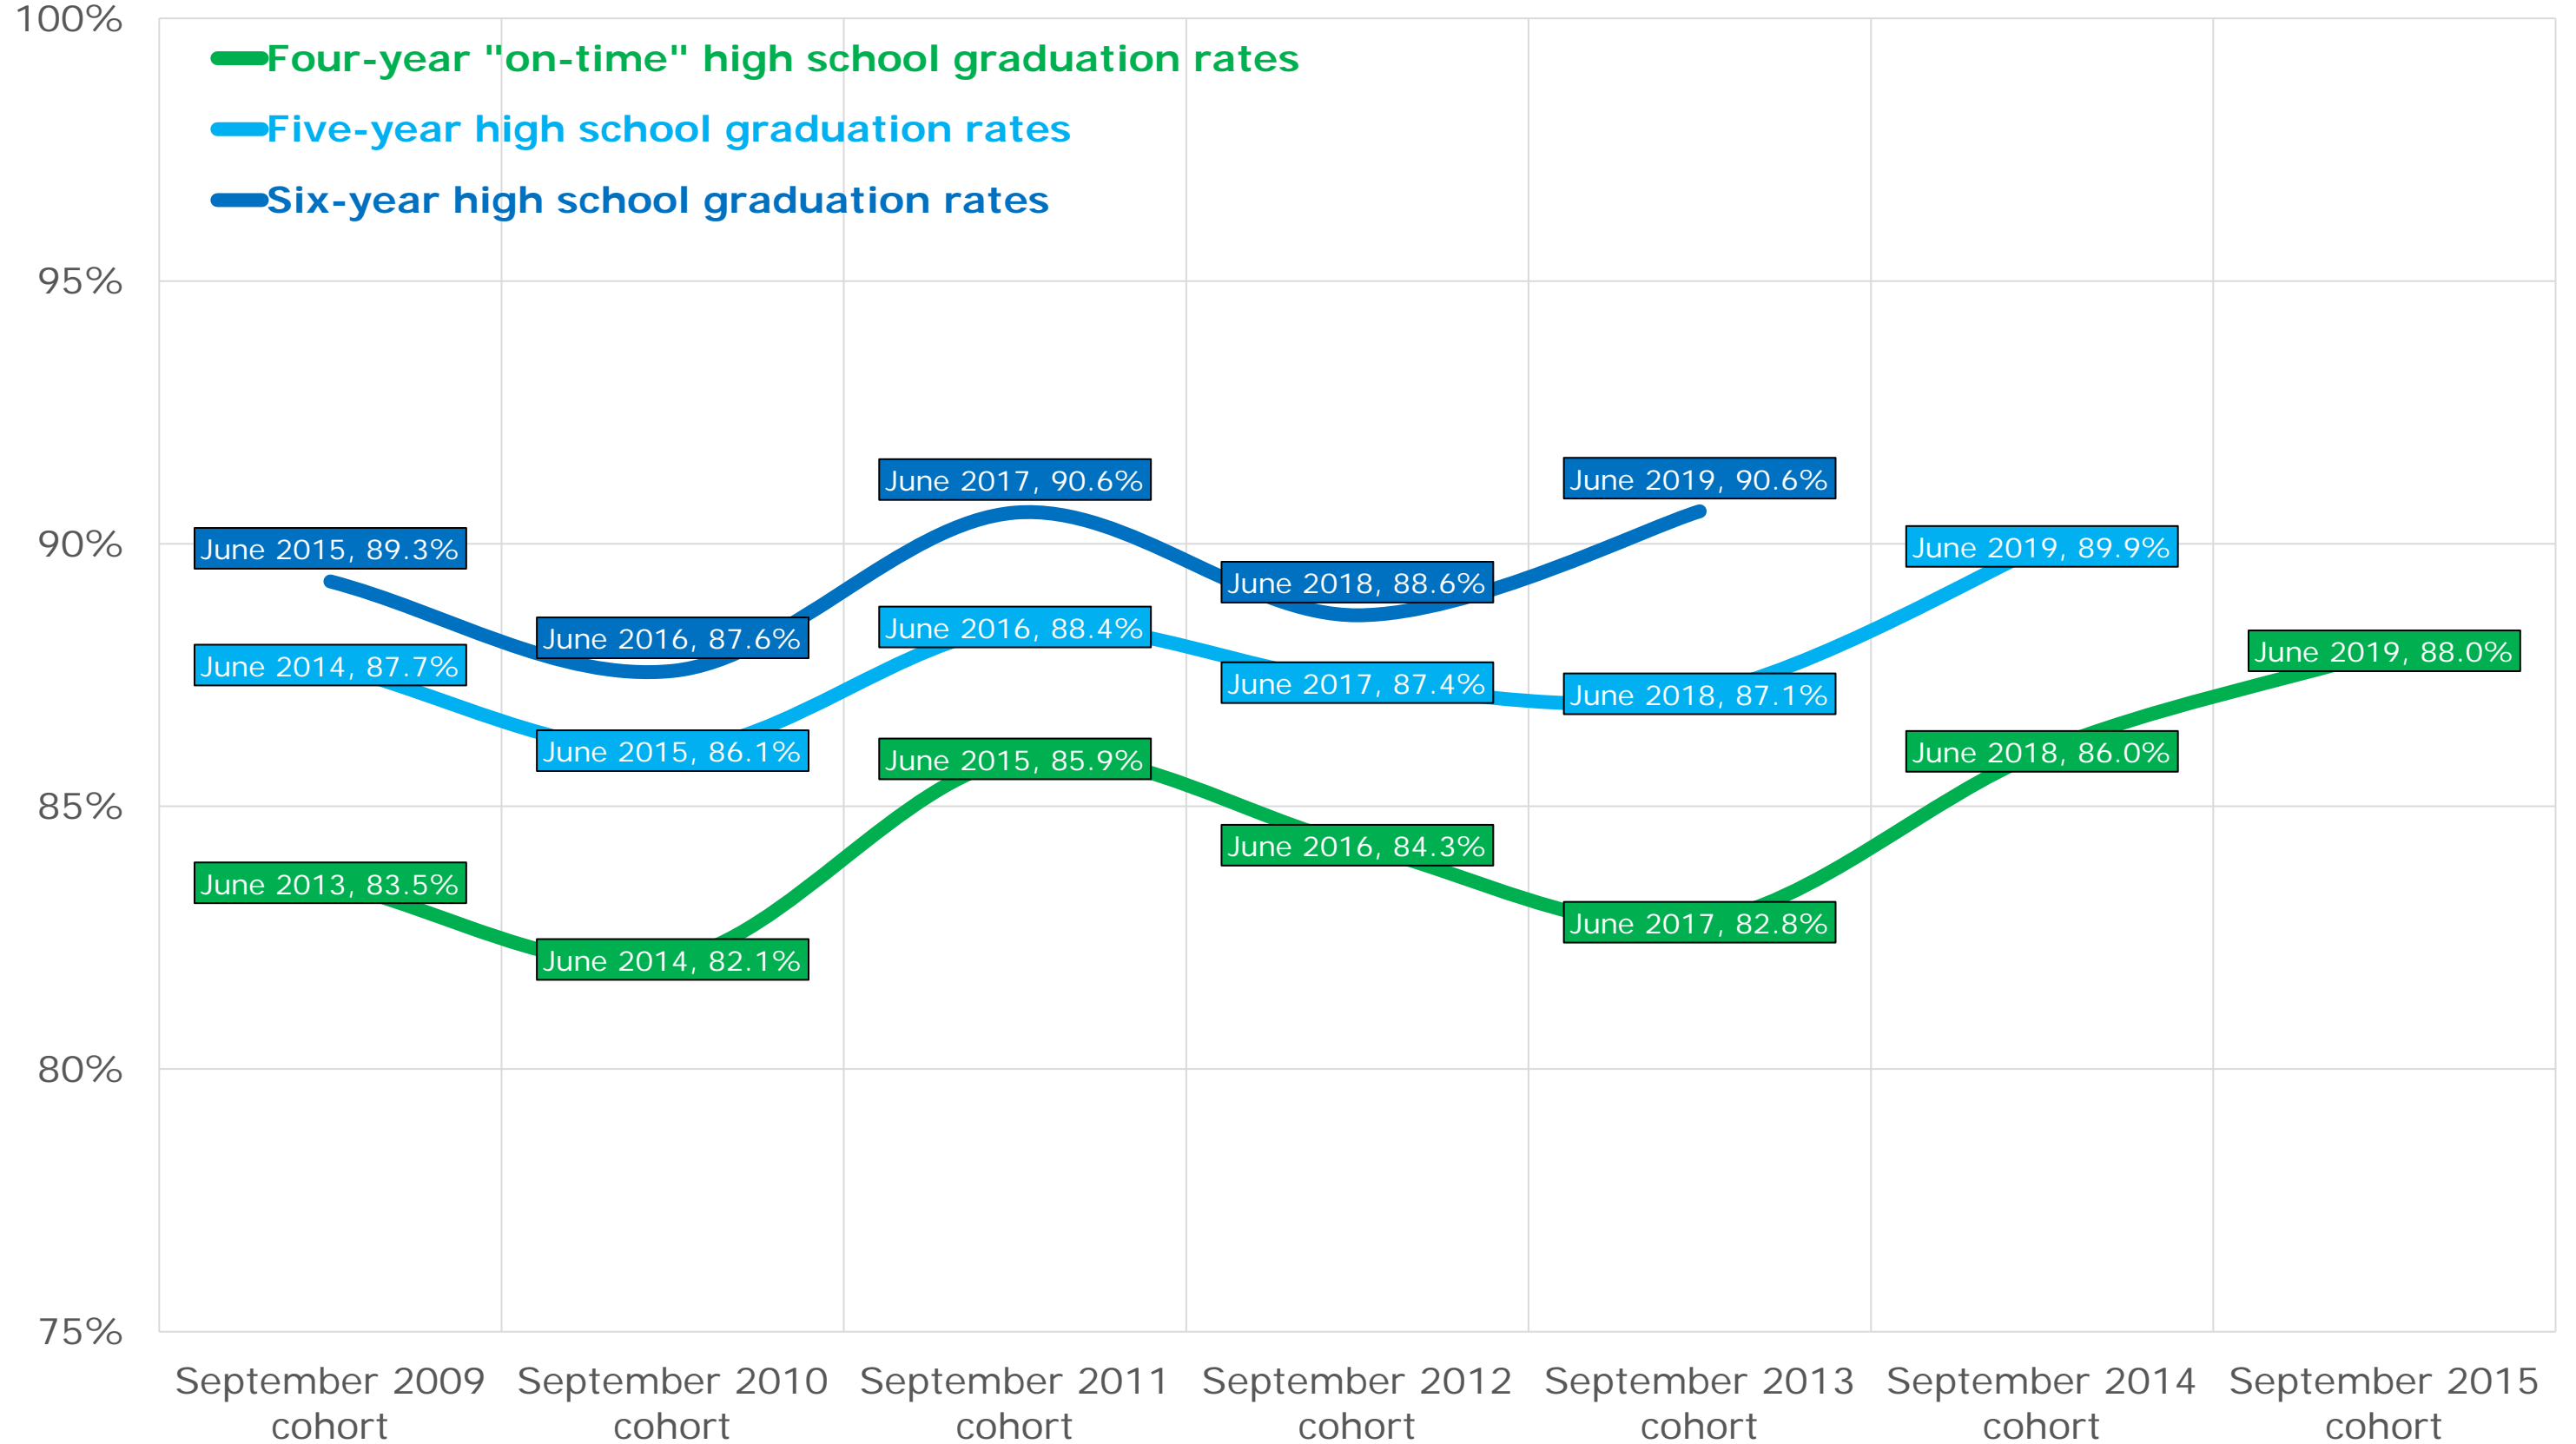

Pembina Trails School Division