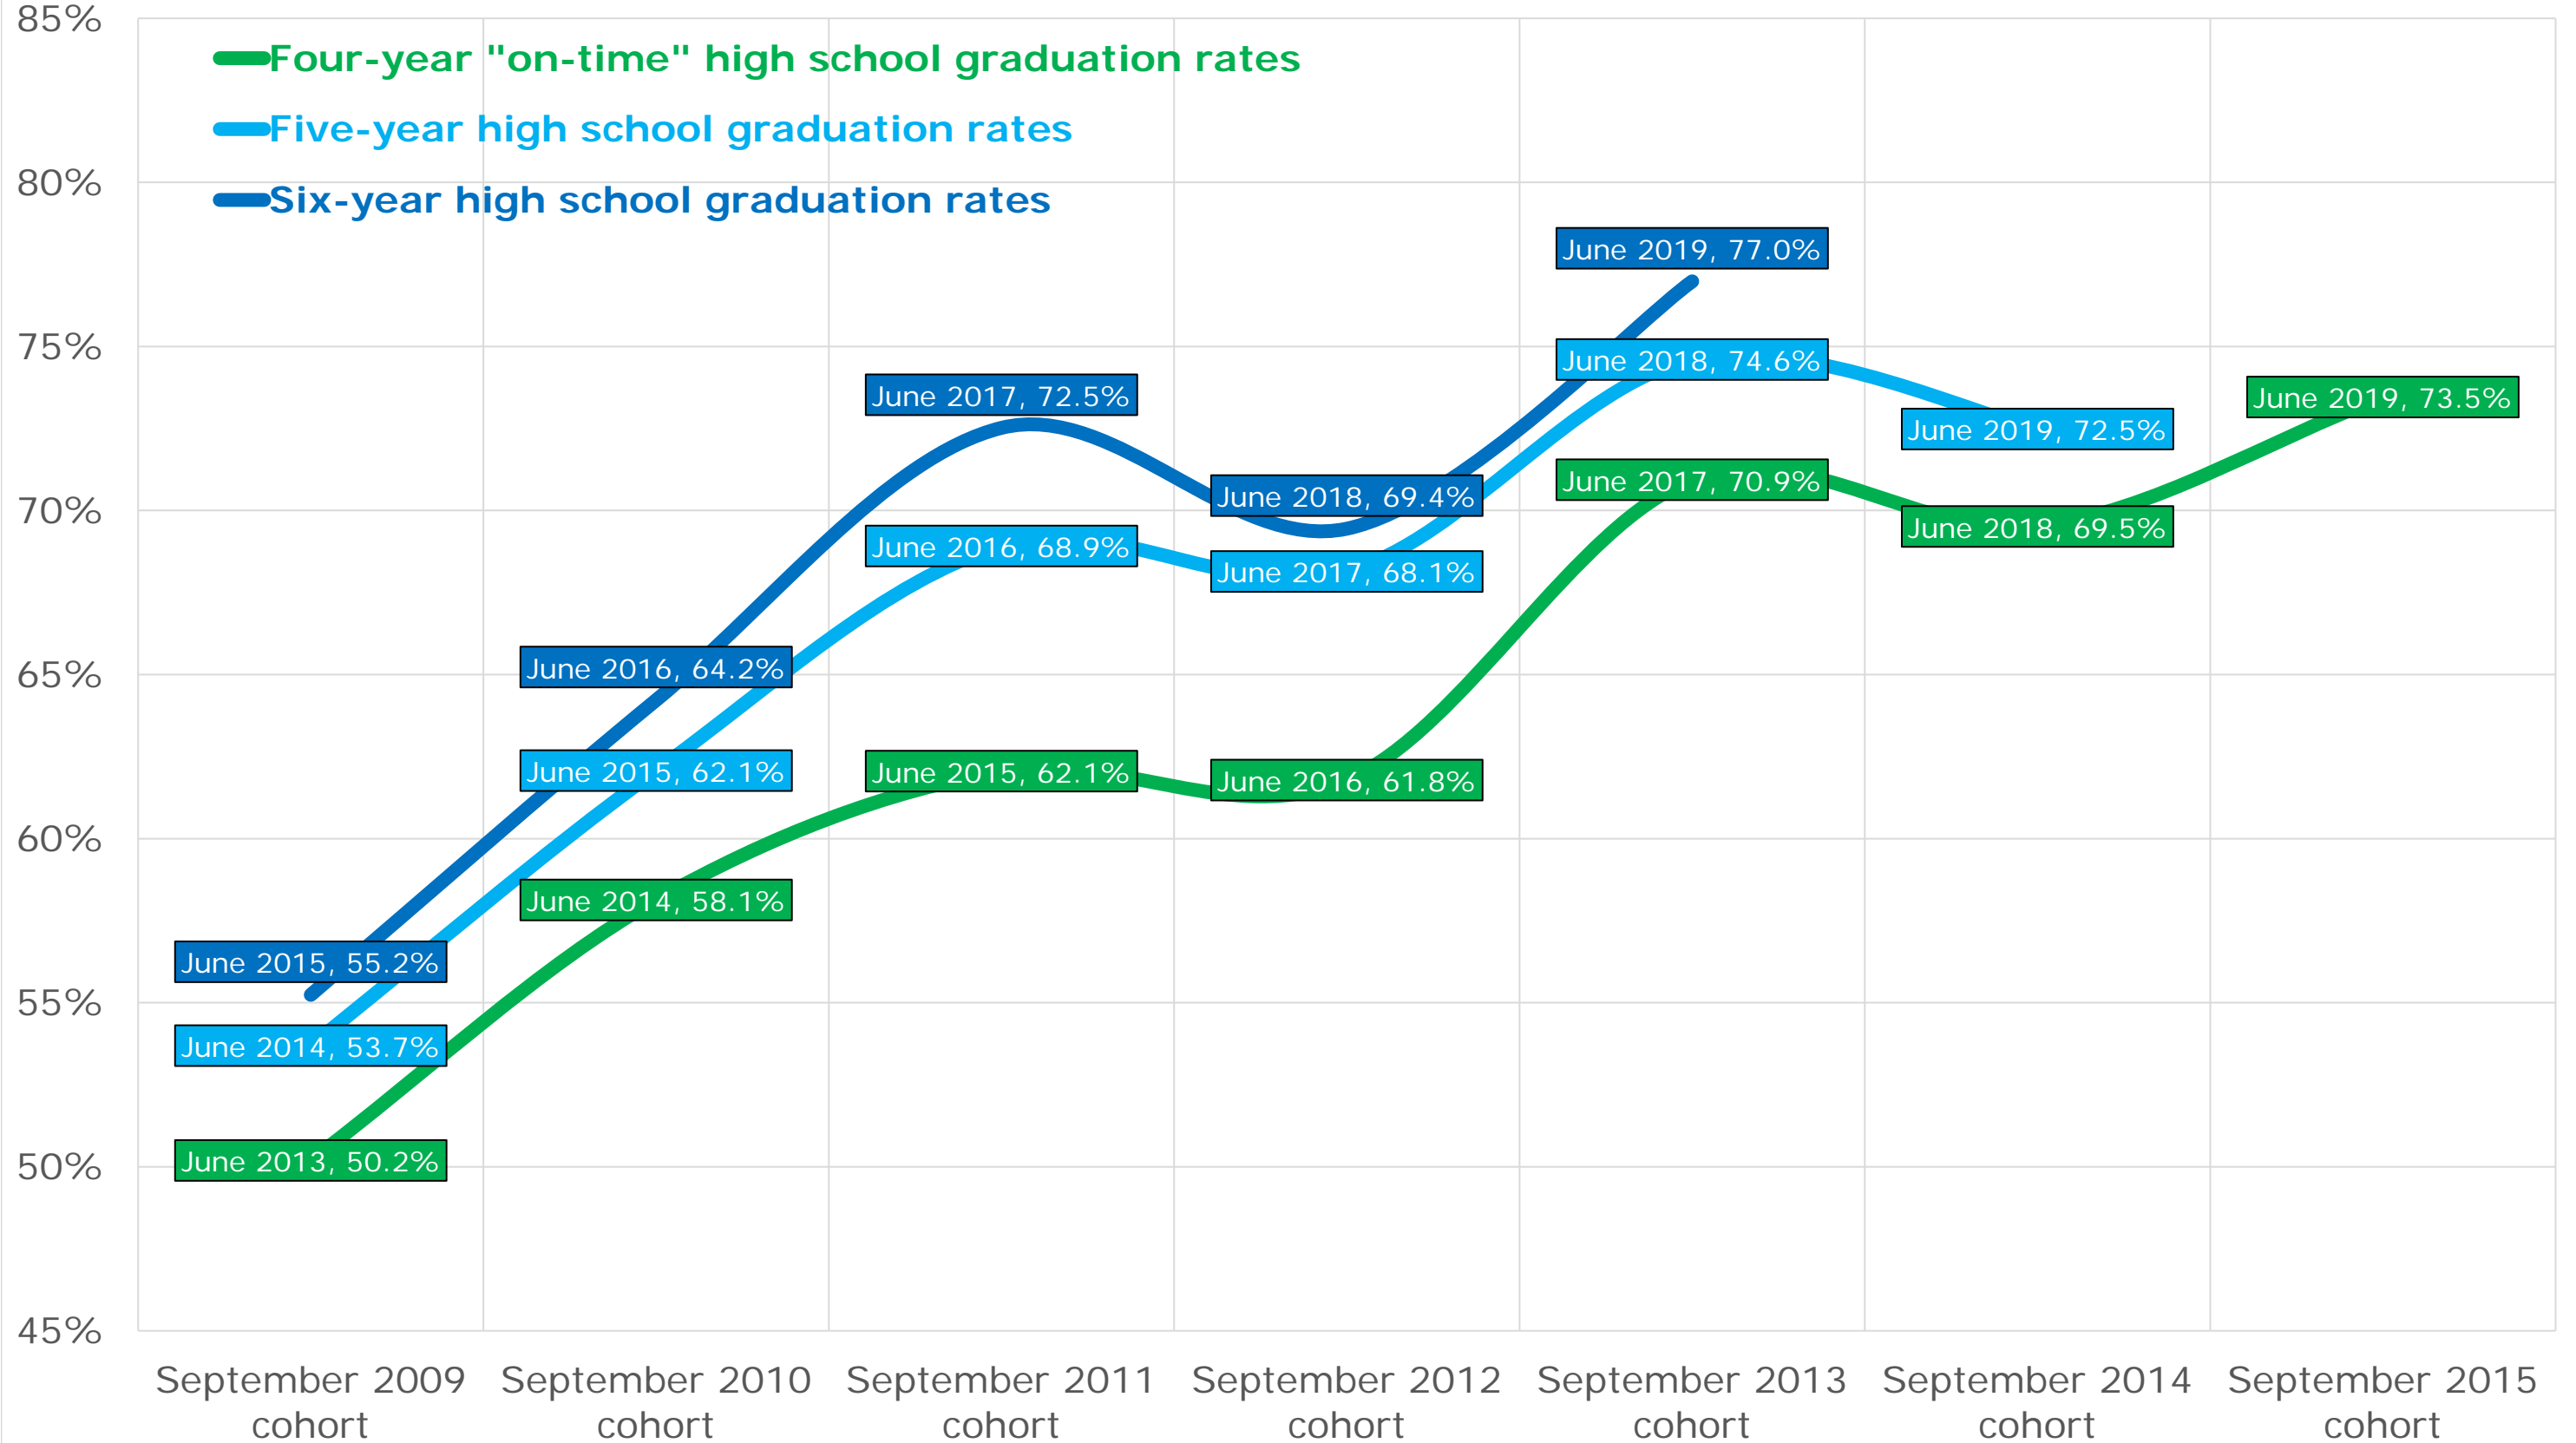

Park West School Division

Pembina Trails School Division

Pine Creek School Division

Portage la Prairie School Division

Prairie Rose School Division

Prairie Spirit School Division

Red River Valley School Division