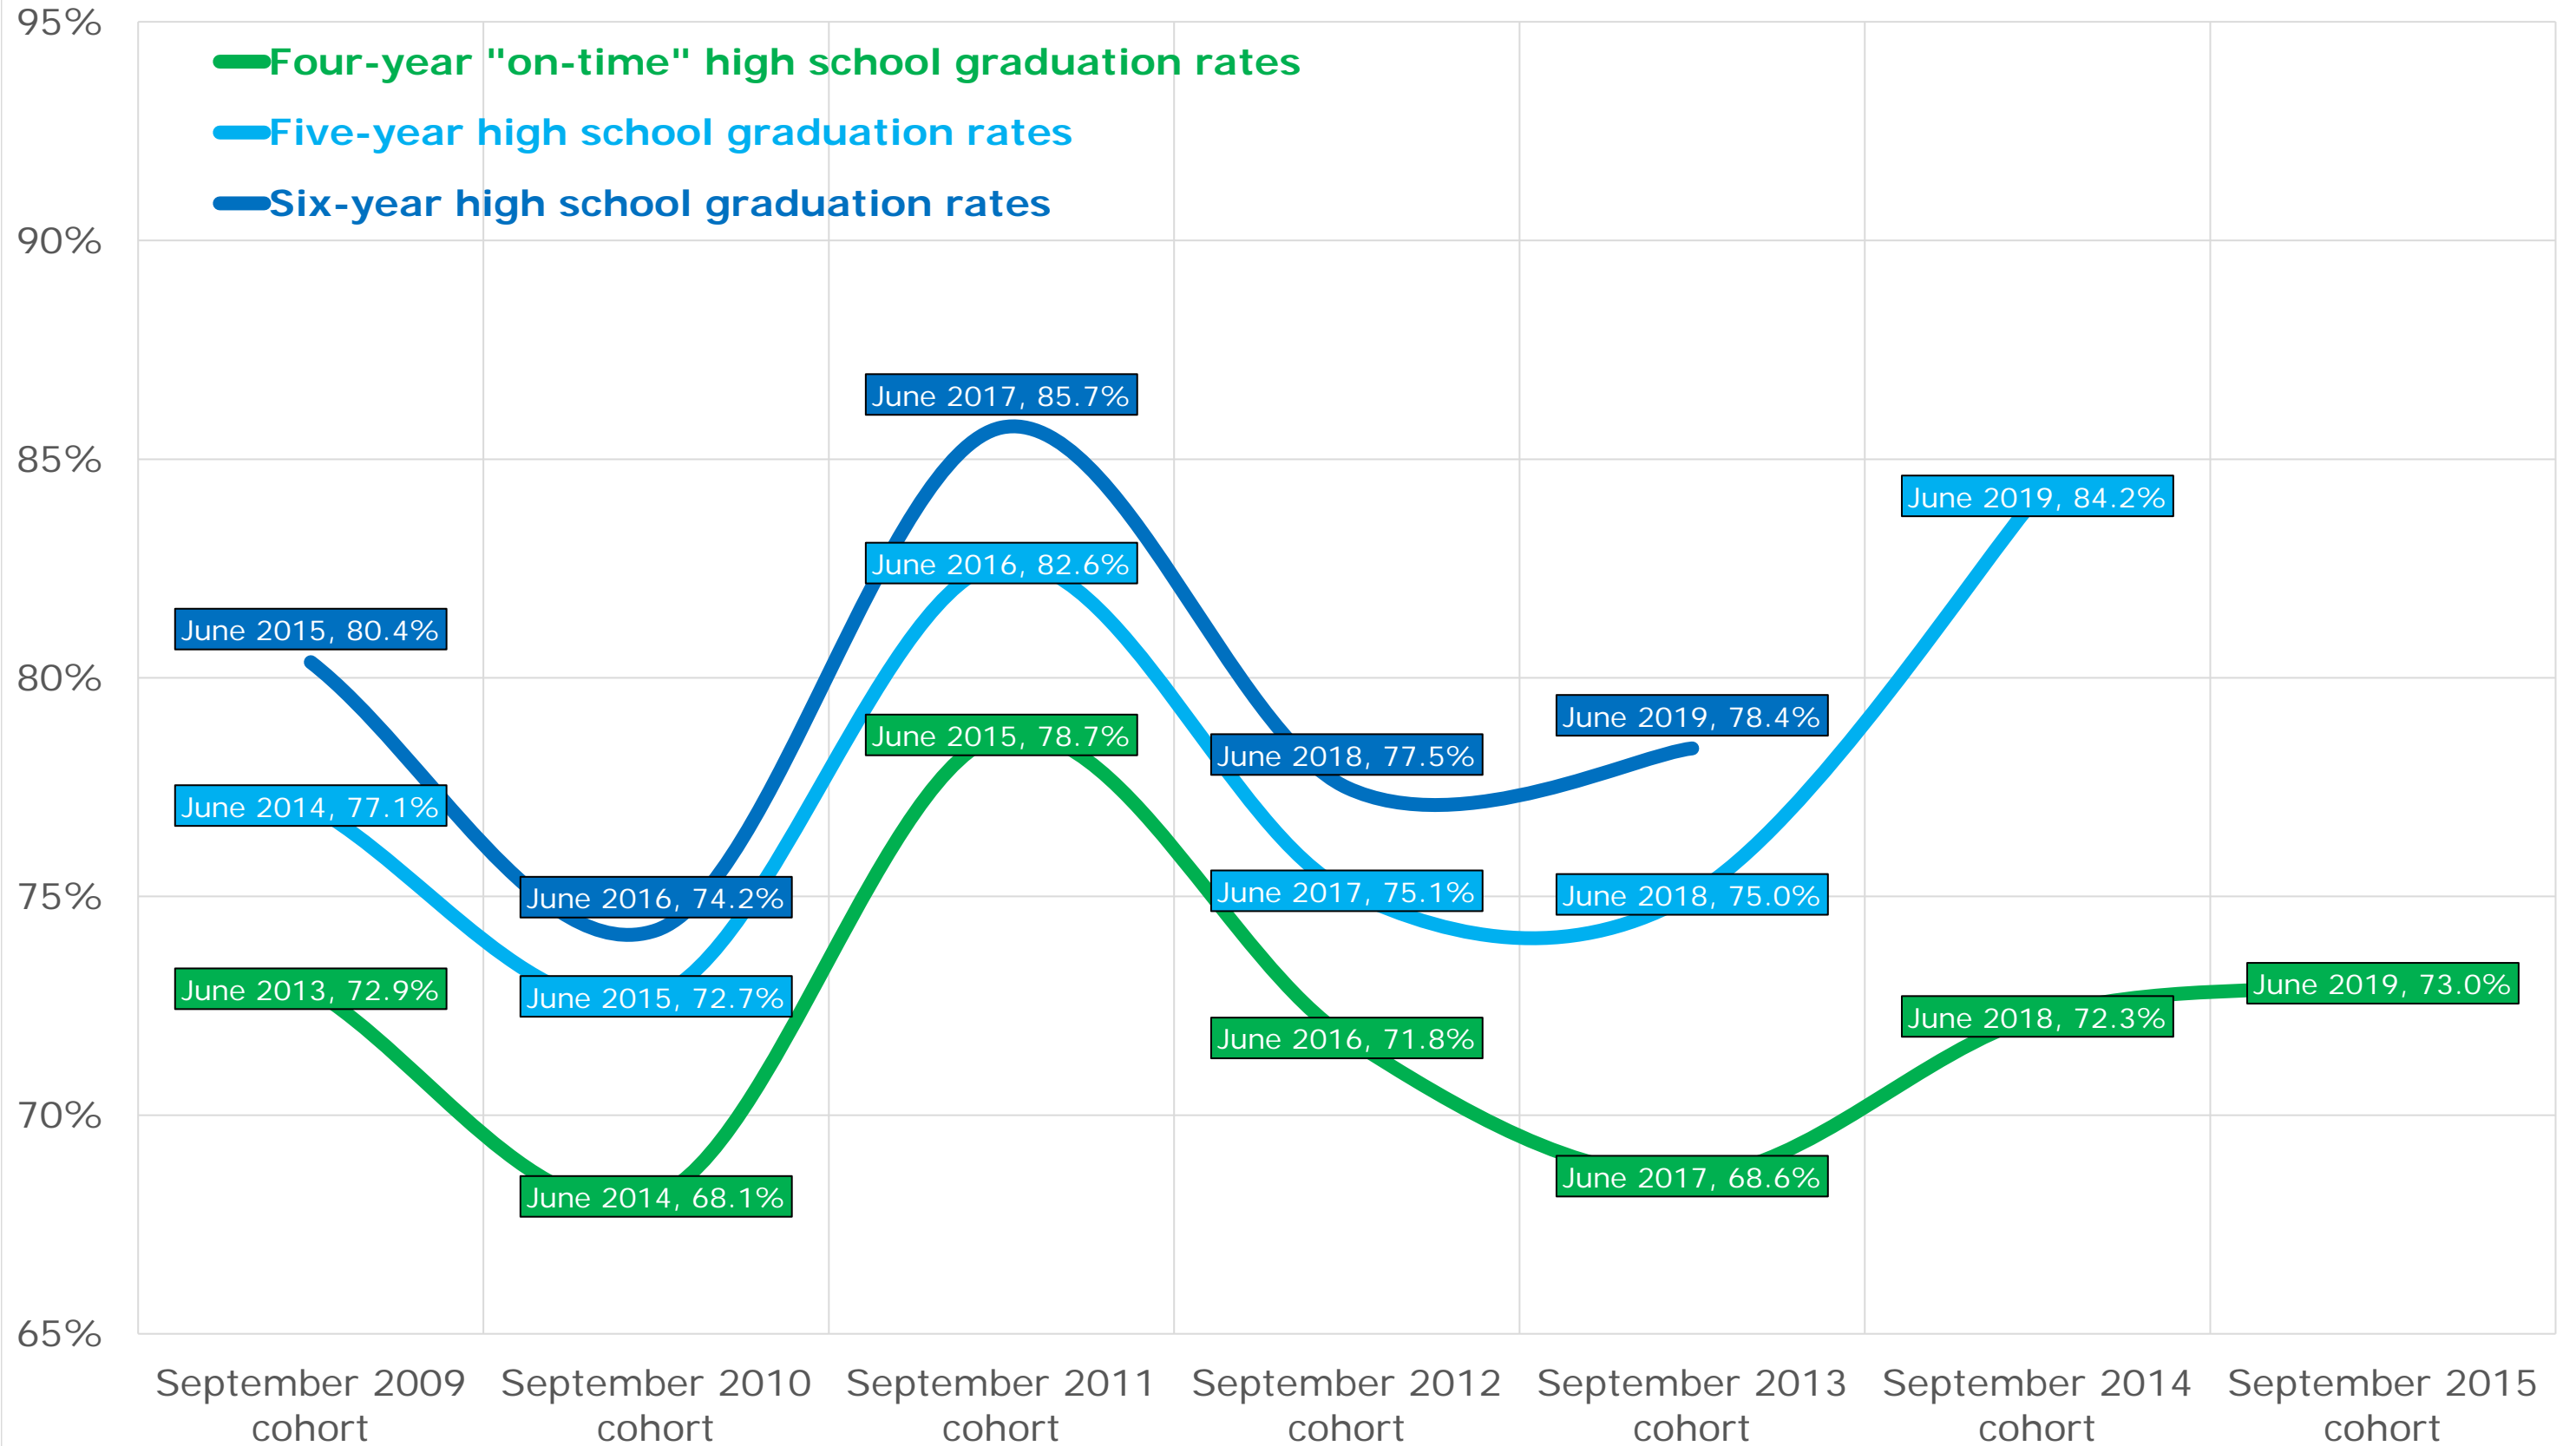

Swan Valley School Division