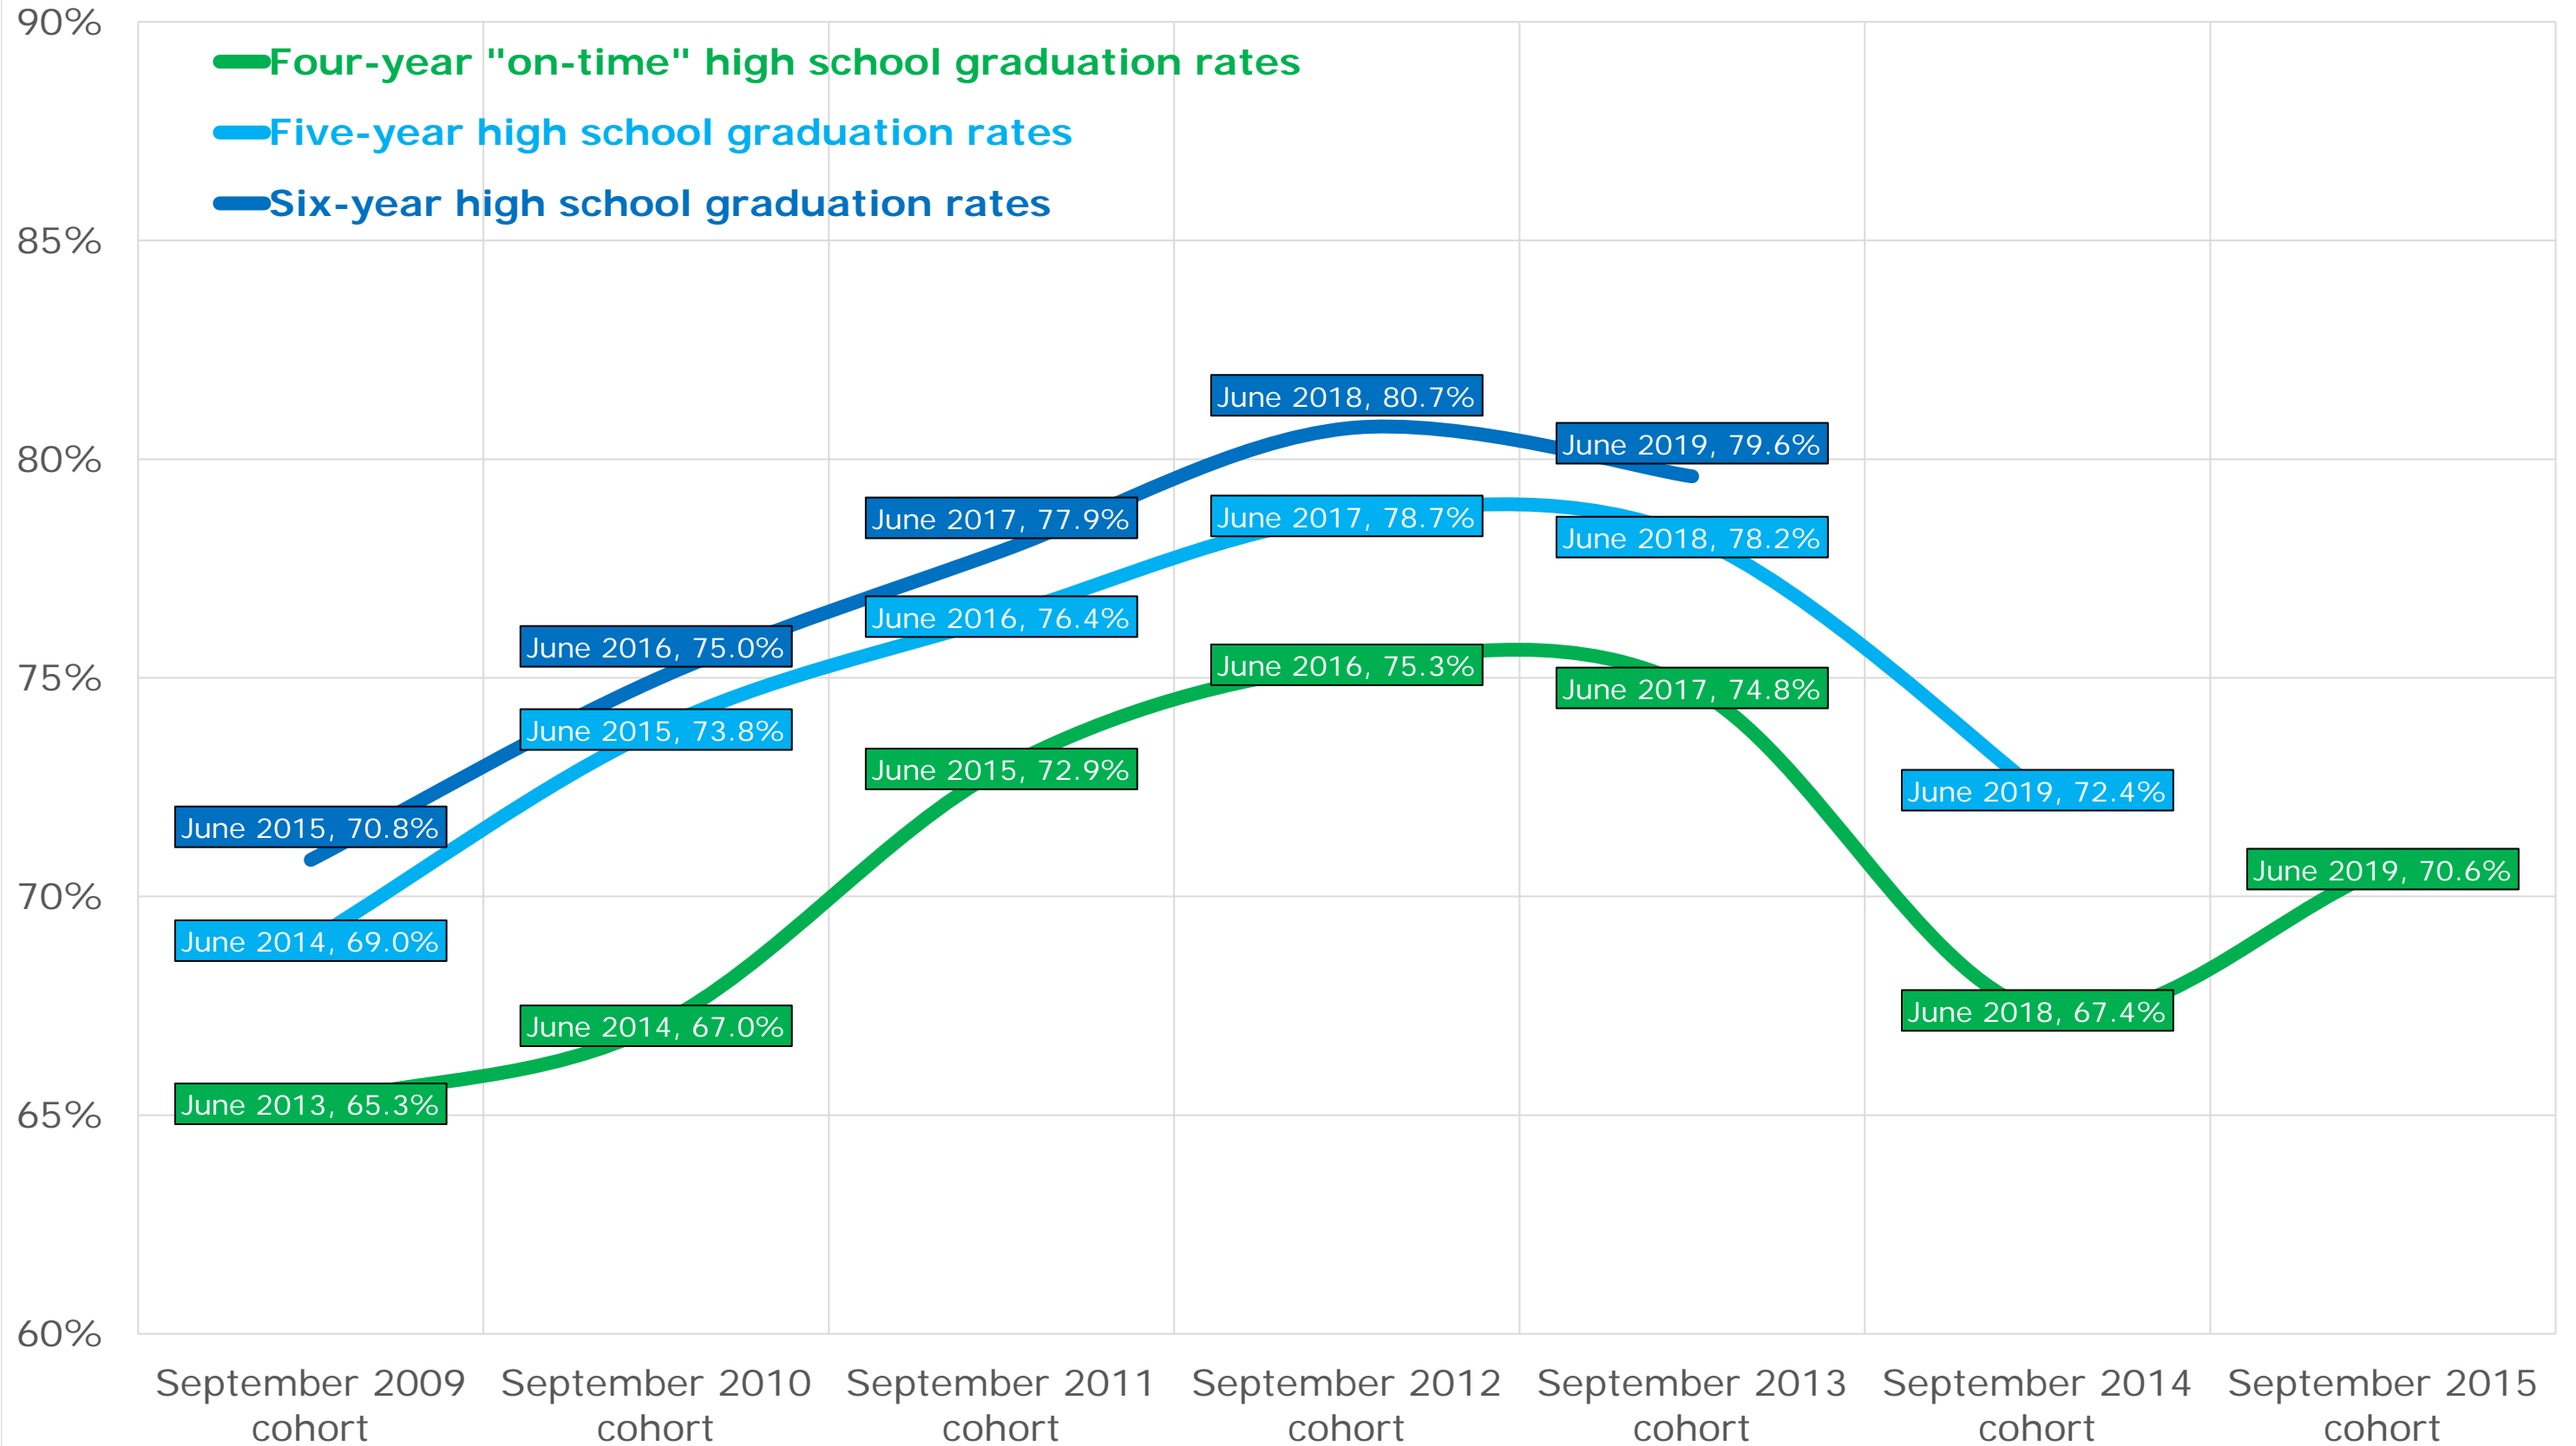

Hanover School Division

Interlake School Division

Kelsey School Division

Lakeshore School Division

Lord Selkirk School Division

Louis Riel School Division

Mountain View School Division

Mystery Lake School District