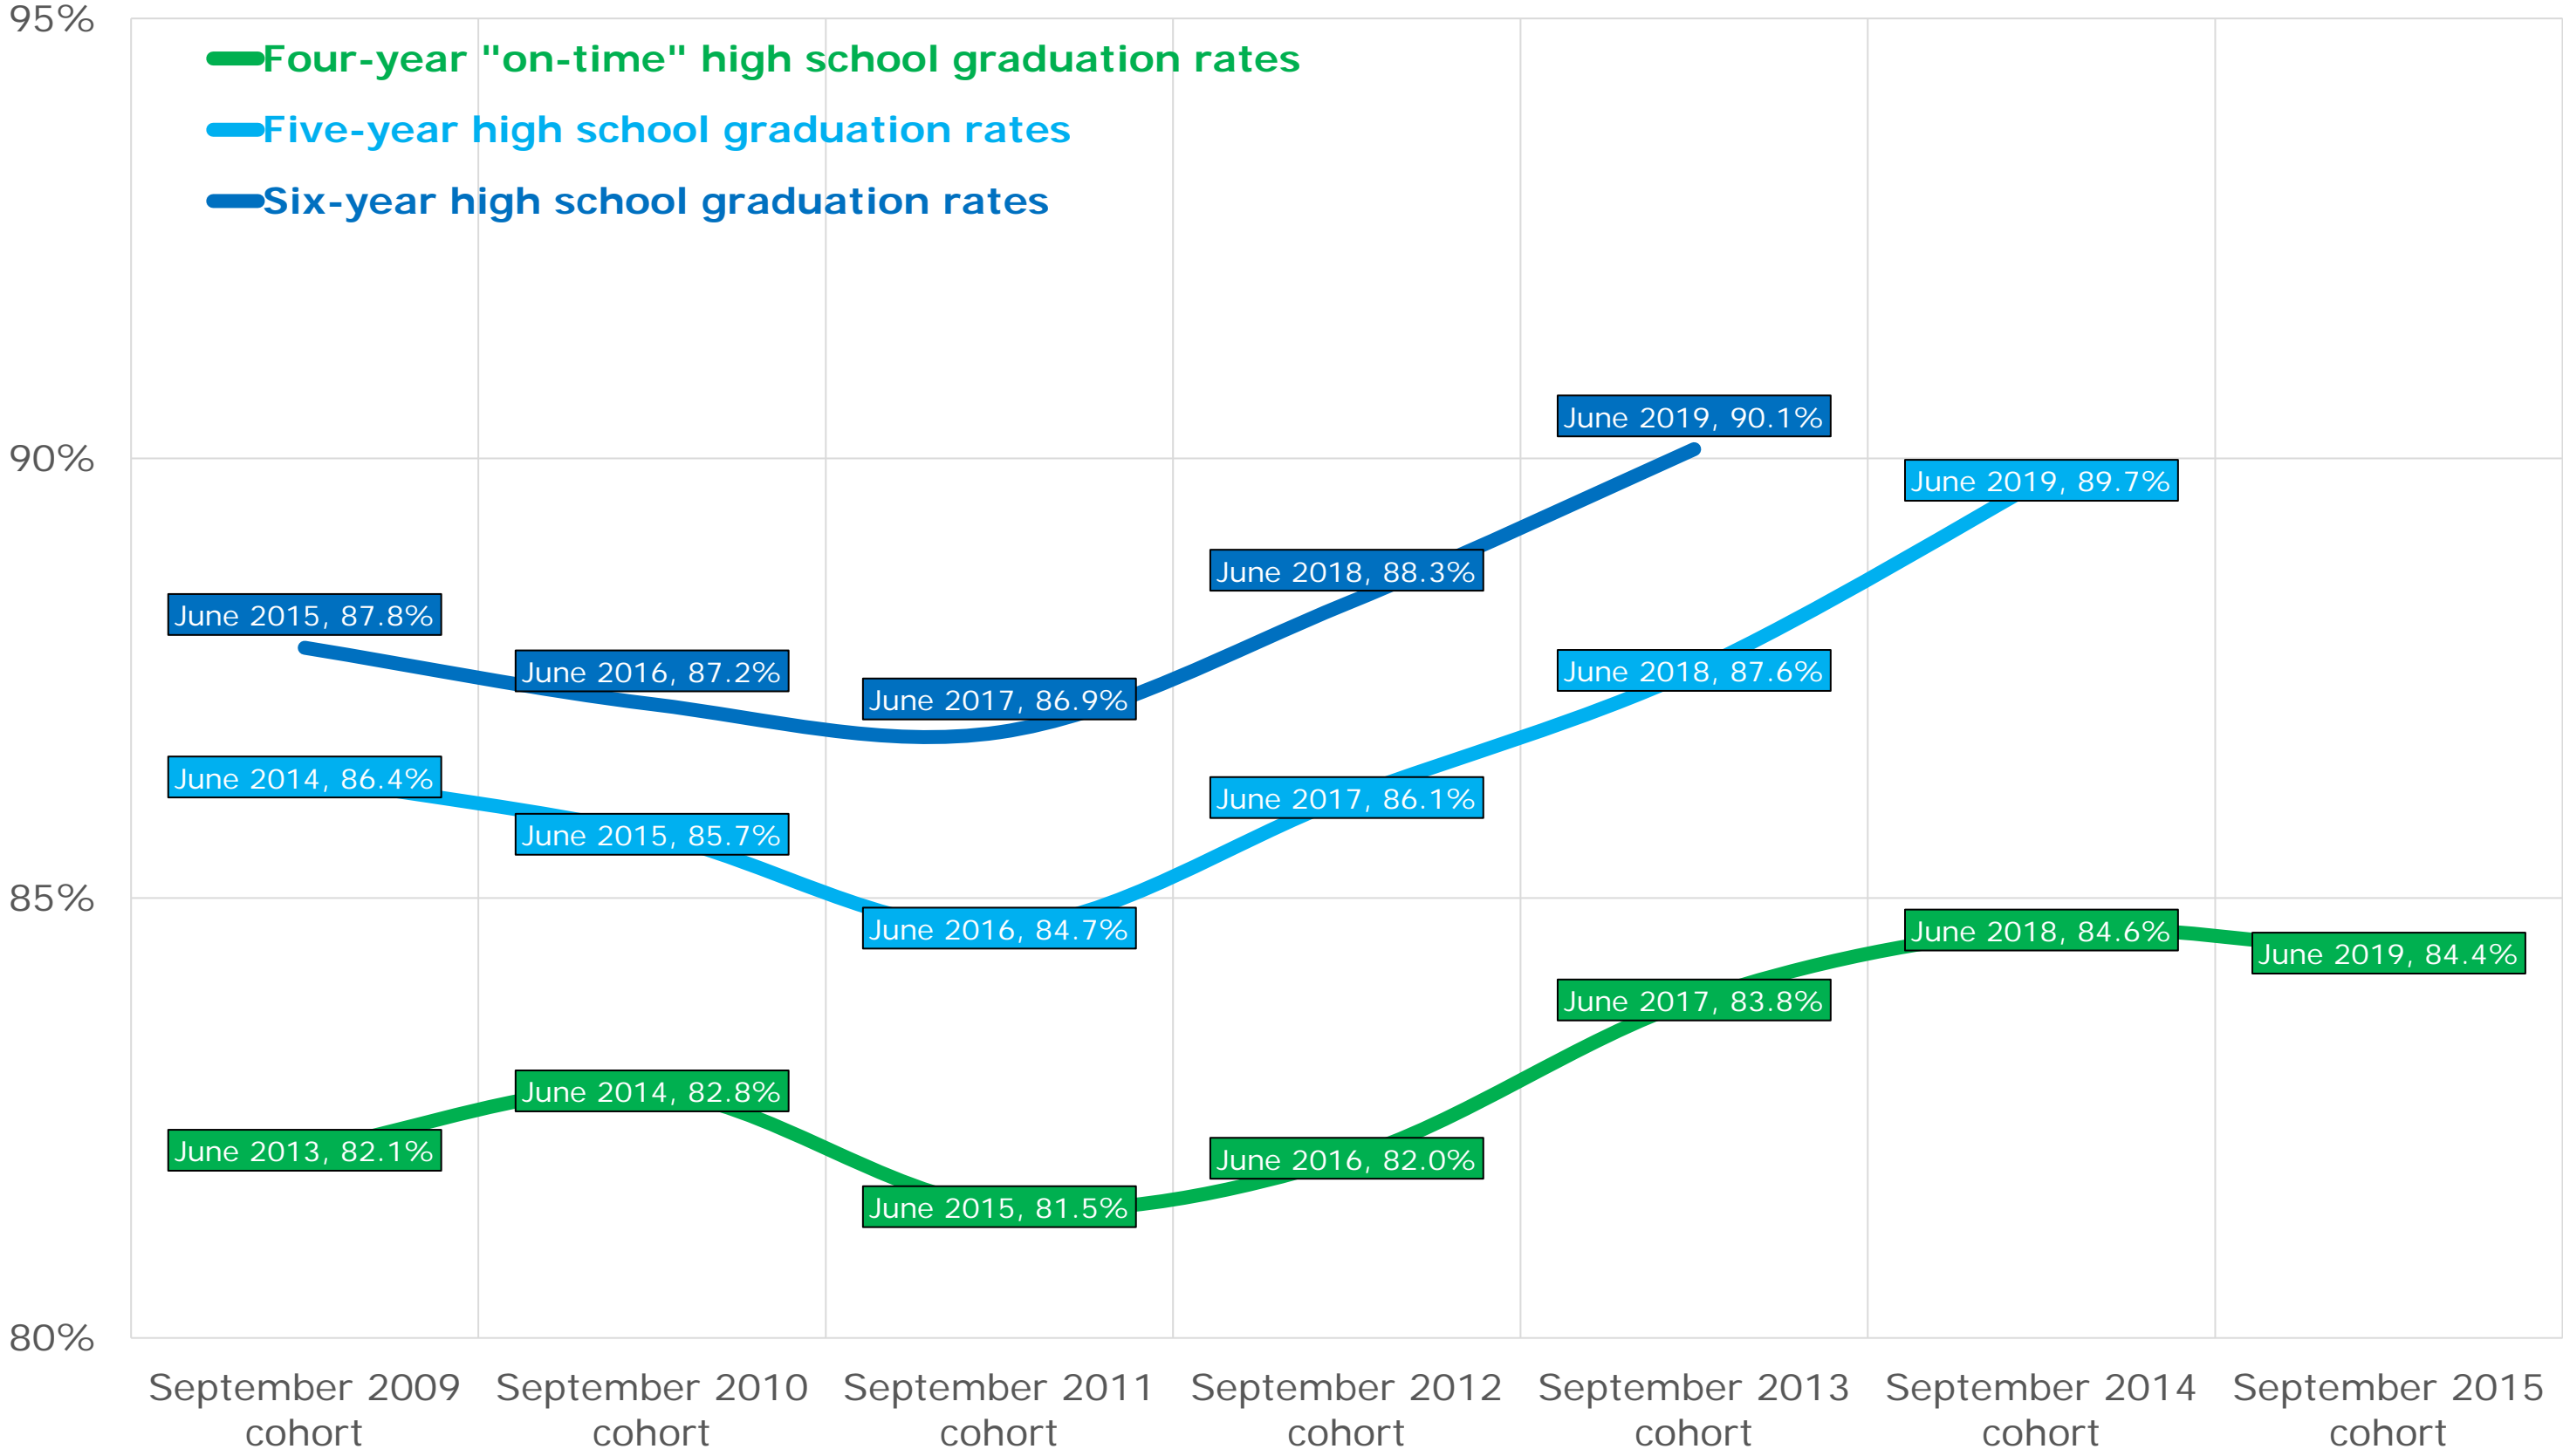

River East Transcona School Division

Rolling River School Division

Seine River School Division

Seven Oaks School Division

Southwest Horizon School Division

St. James-Assiniboia School Division

Sunrise School Division