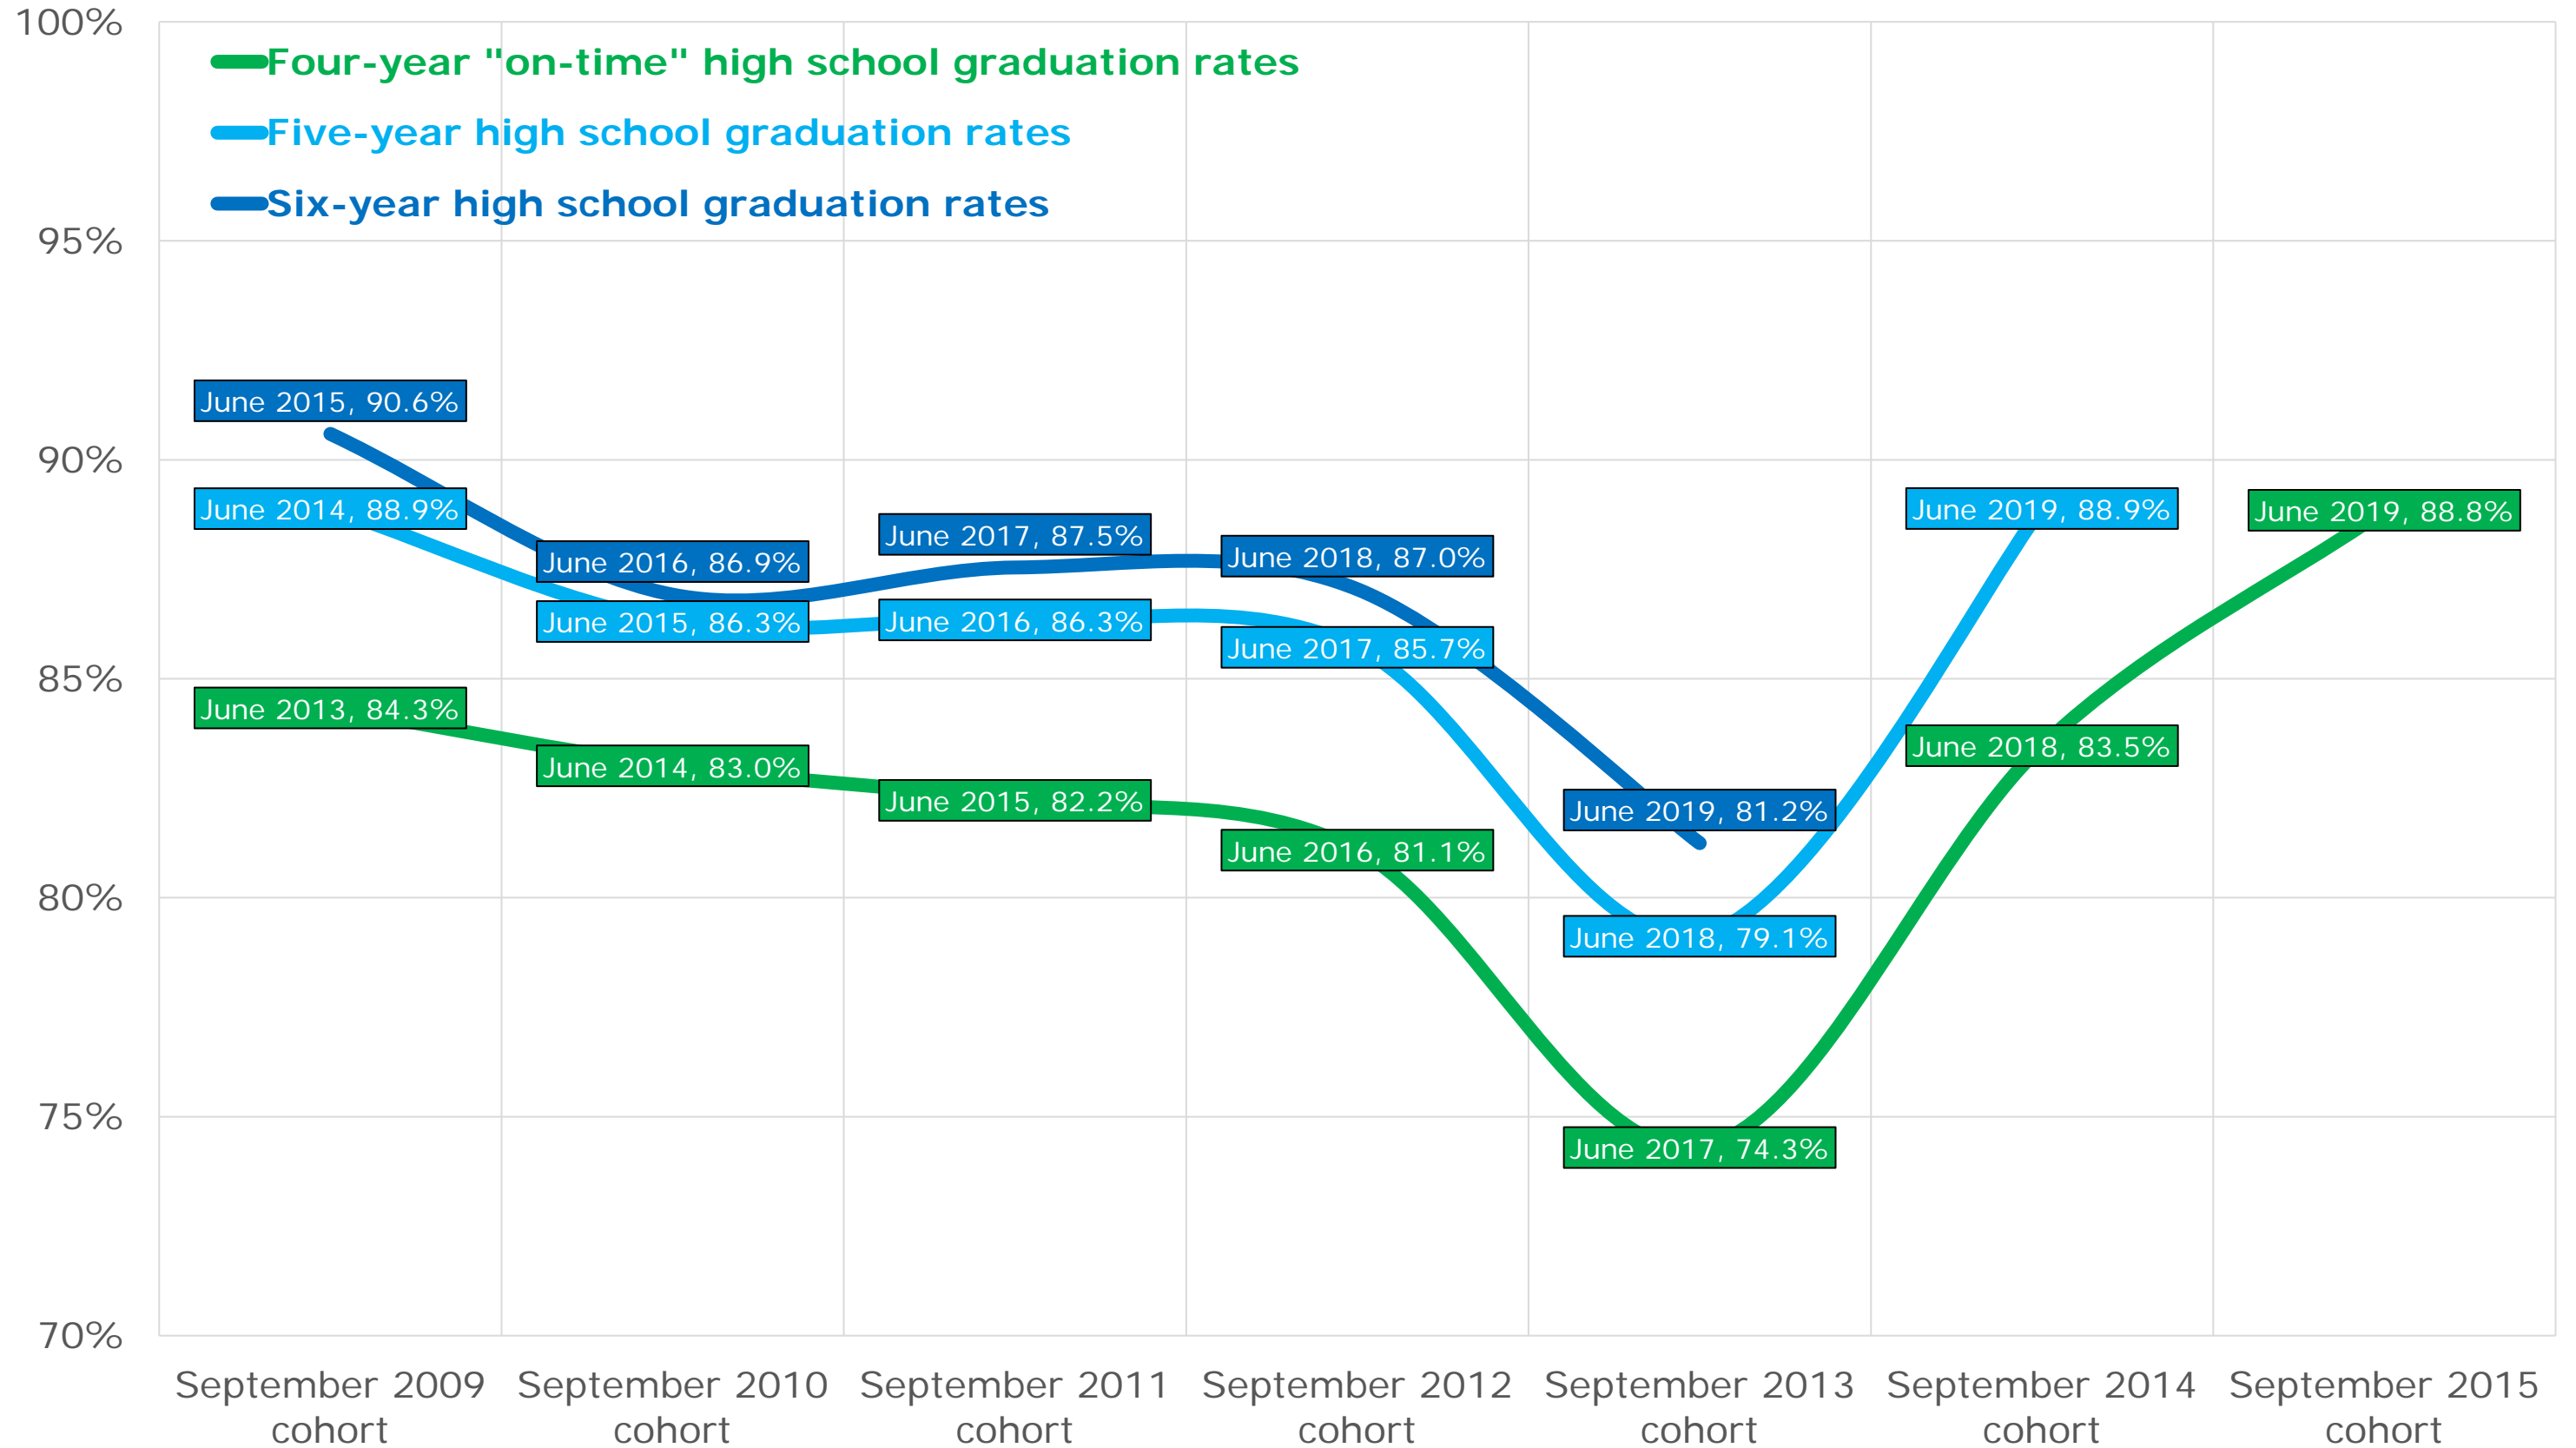

River East Transcona School Division

Rolling River School Division

Seine River School Division

Seven Oaks School Division

Southwest Horizon School Division

St. James-Assiniboia School Division

Sunrise School Division