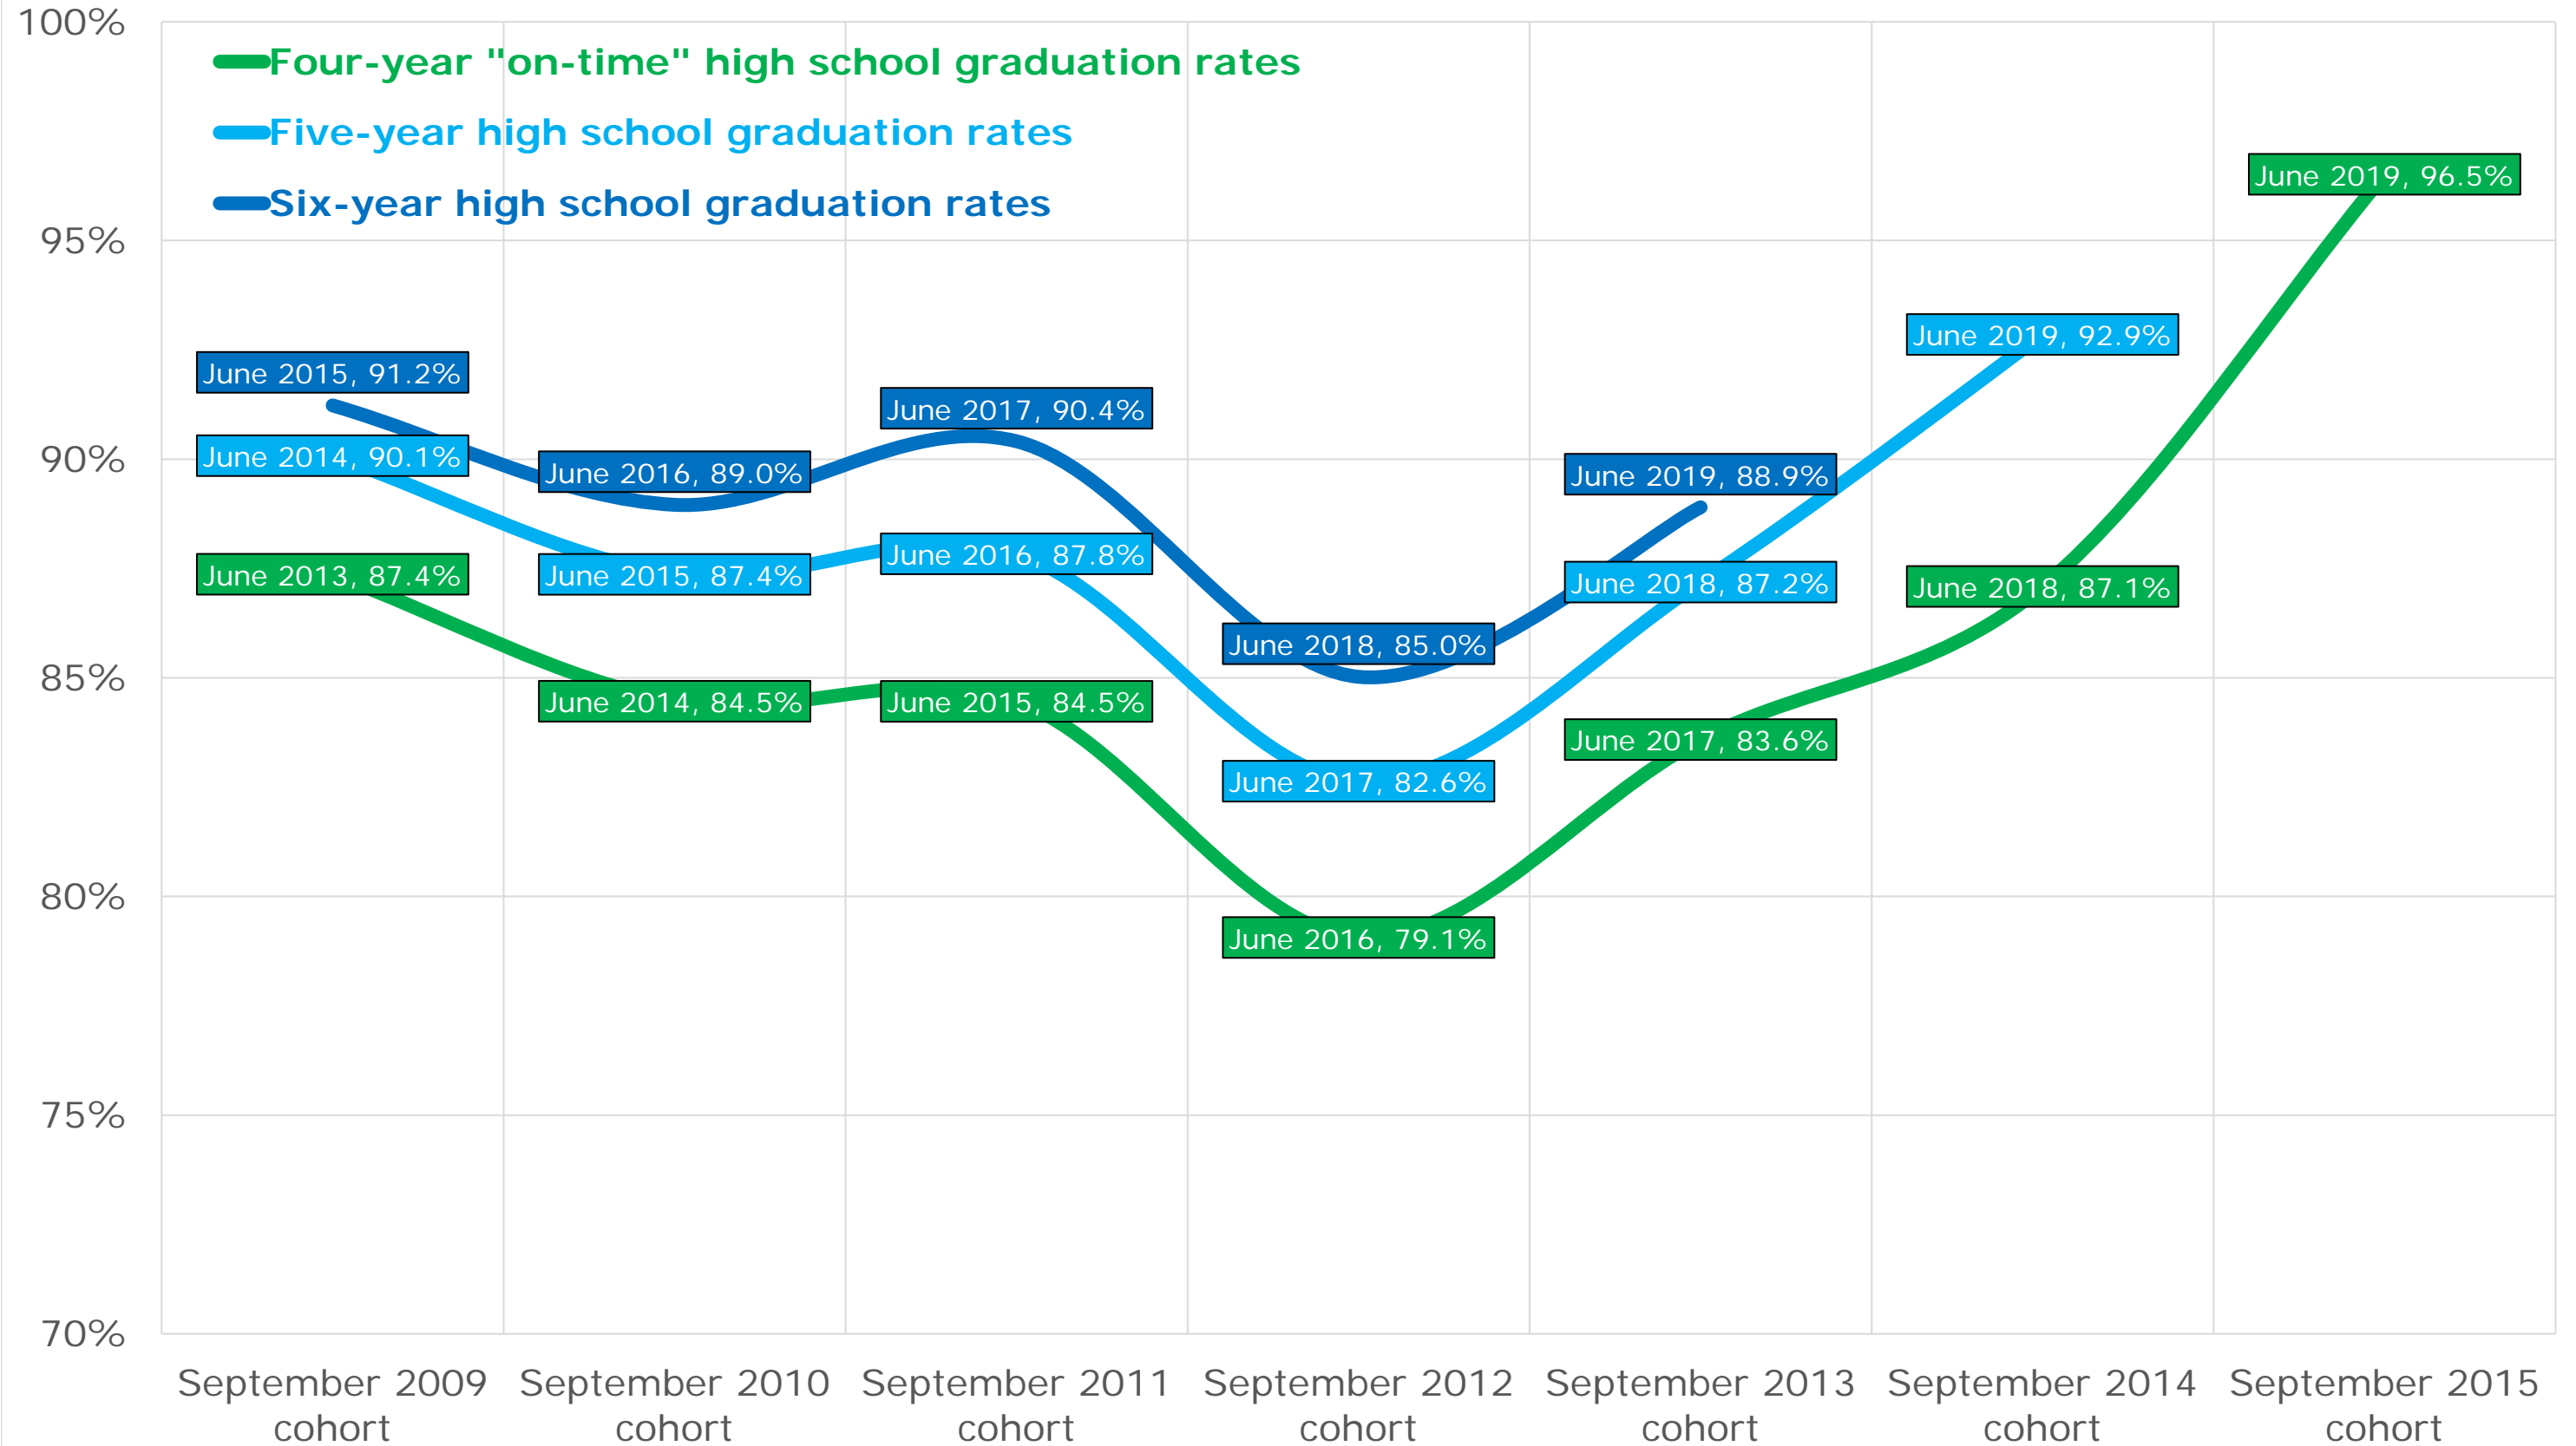

Interlake School Division