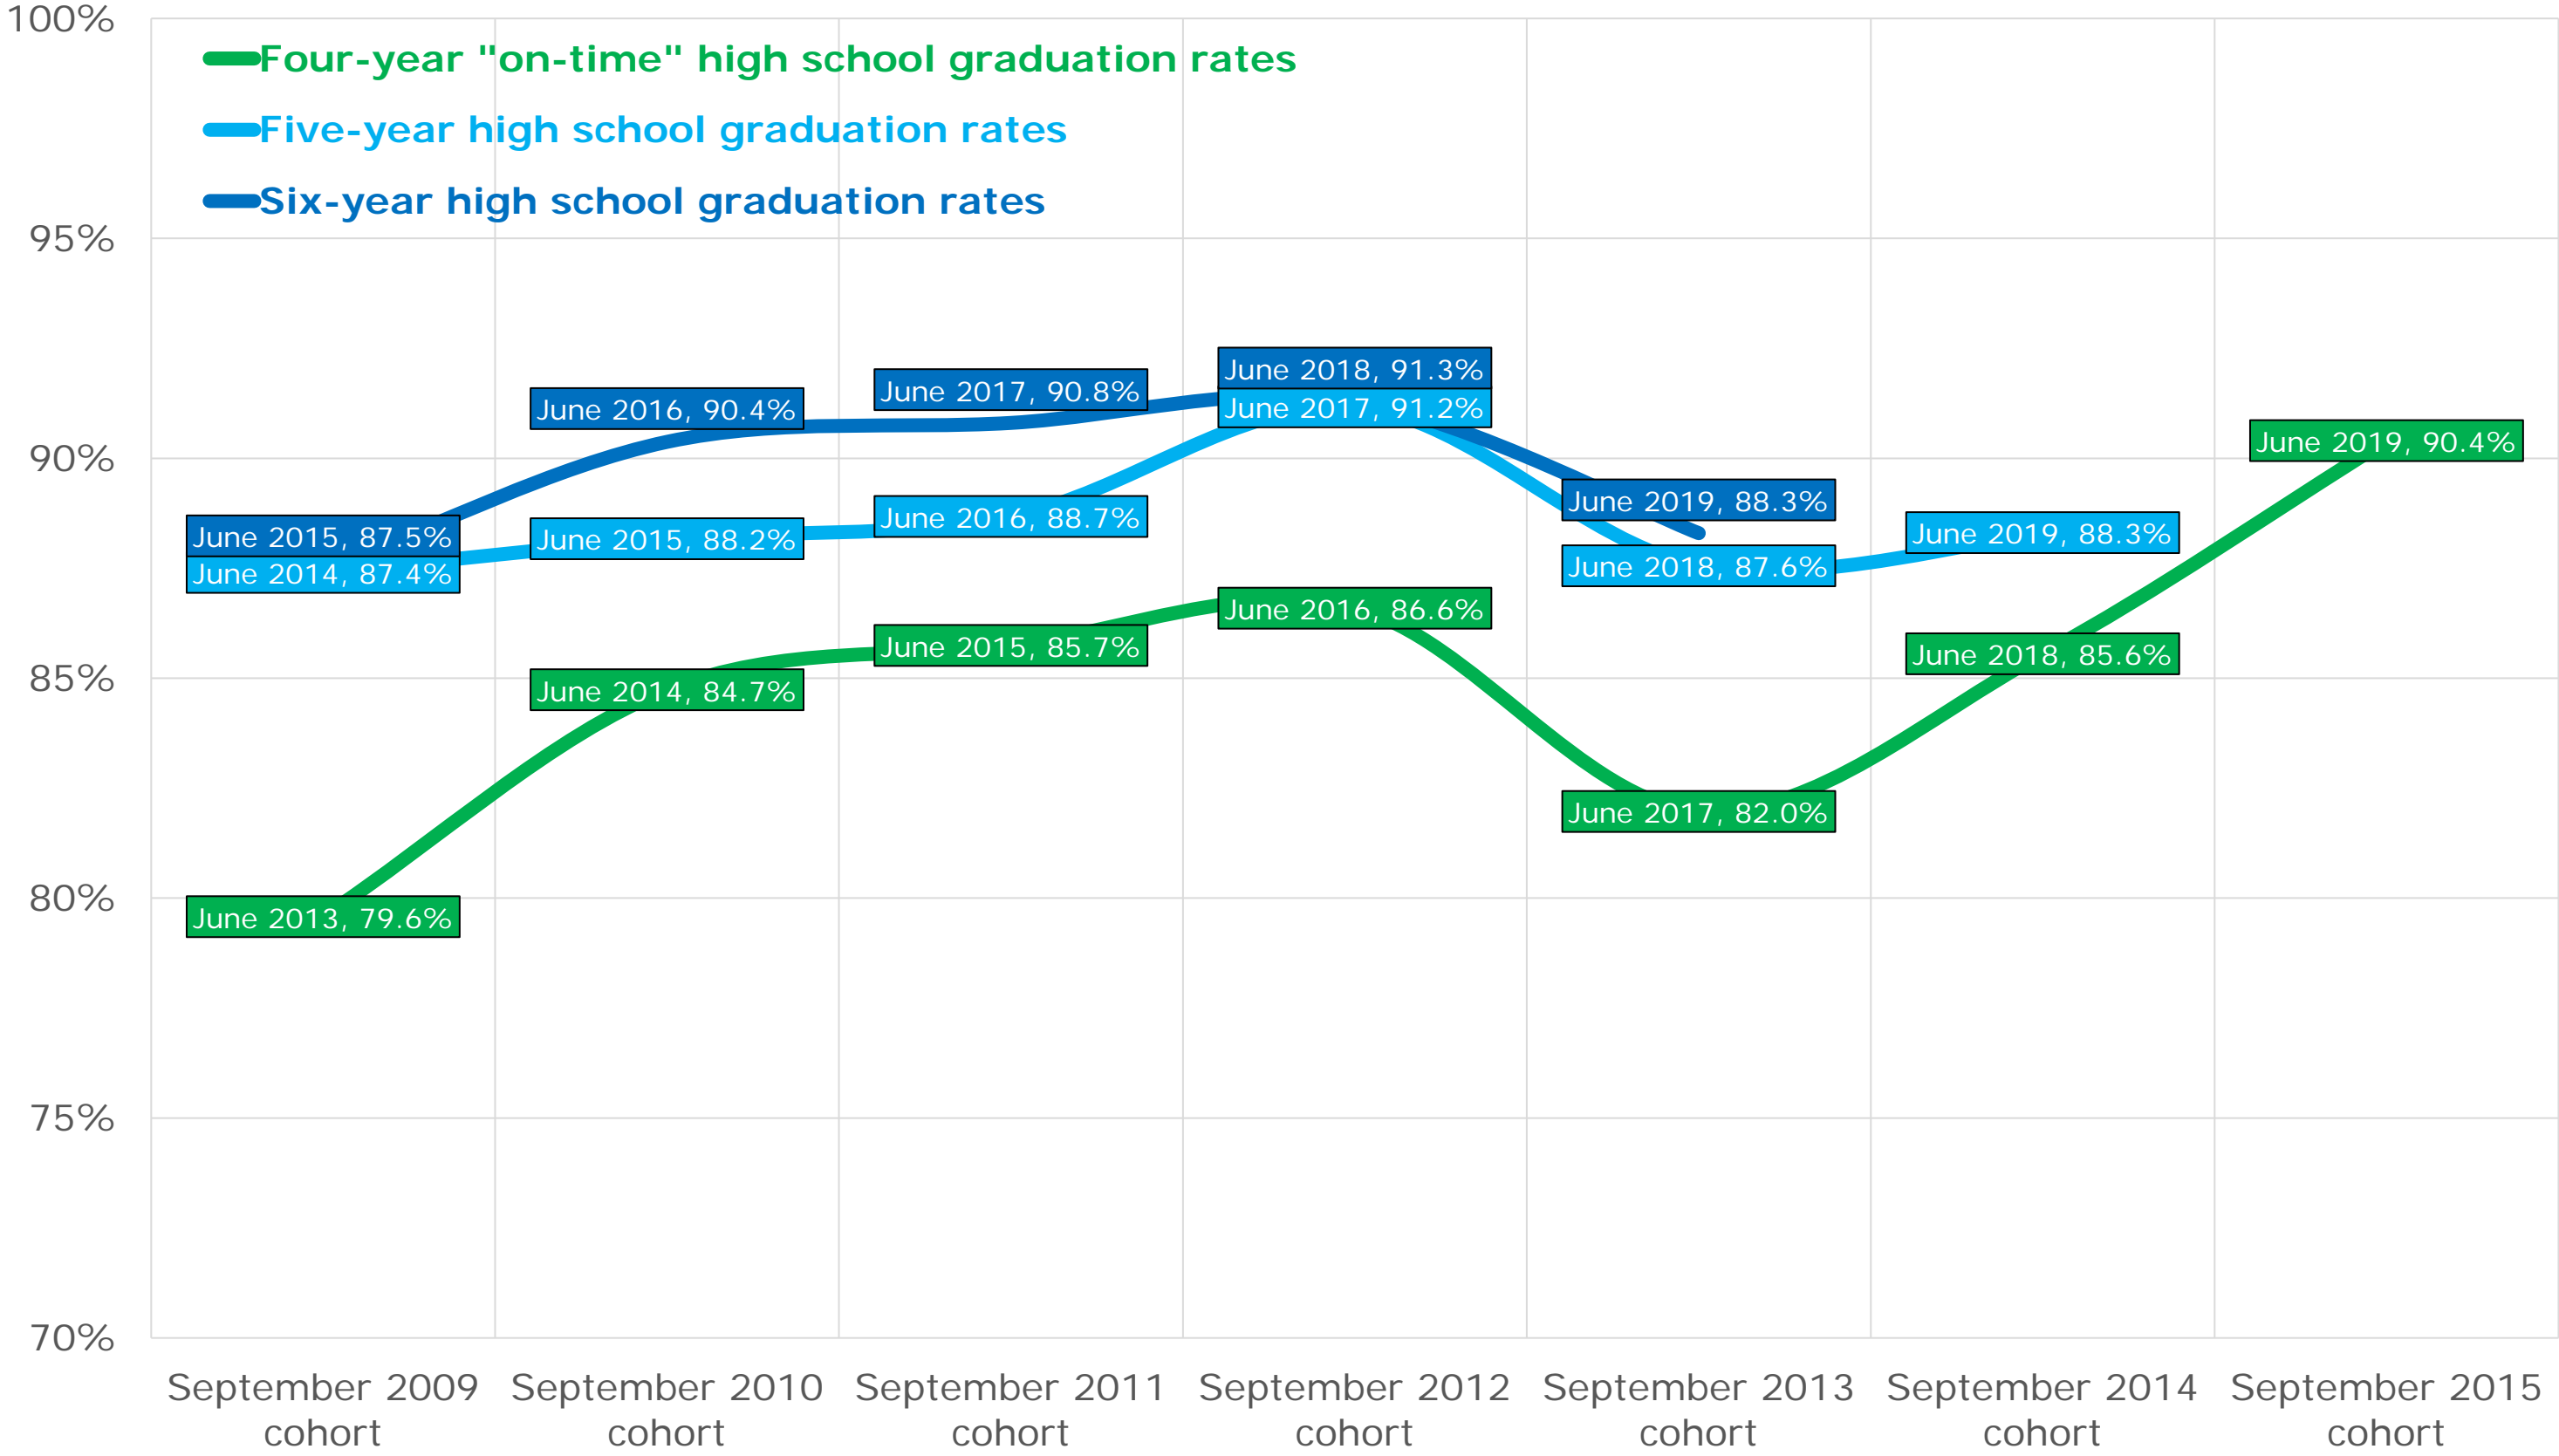

Beautiful Plains School Division