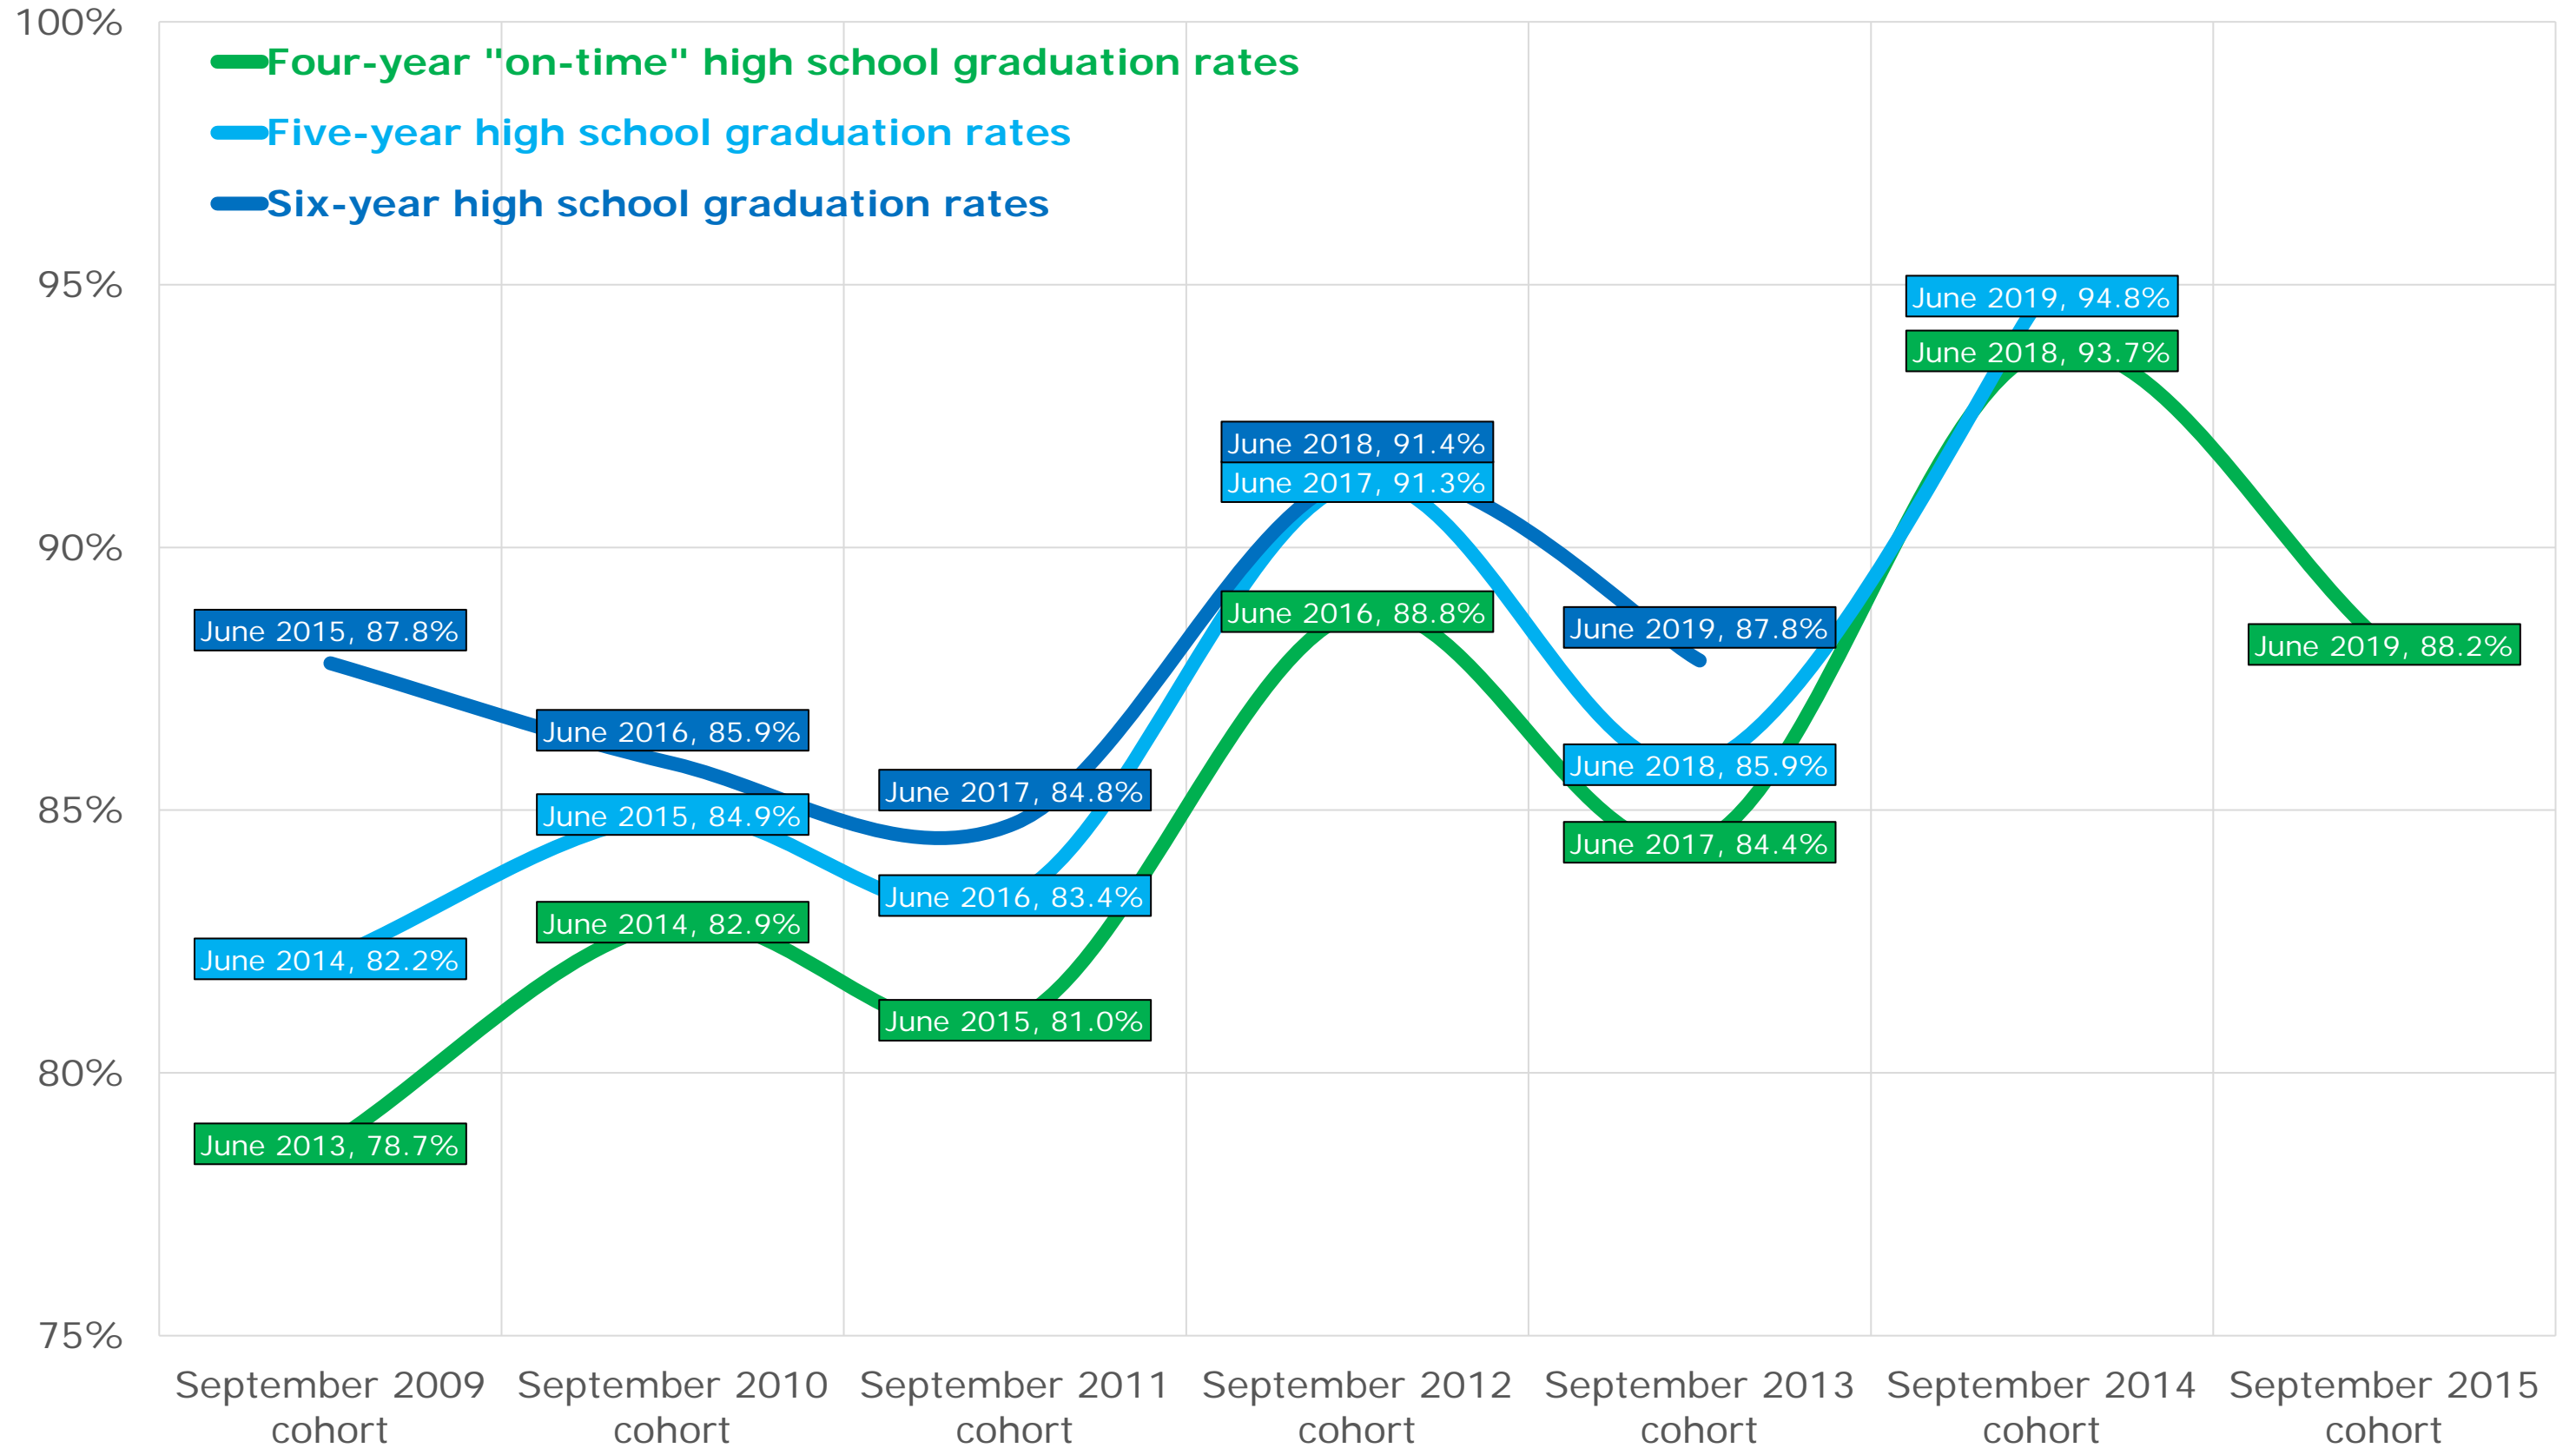

Pine Creek School Division