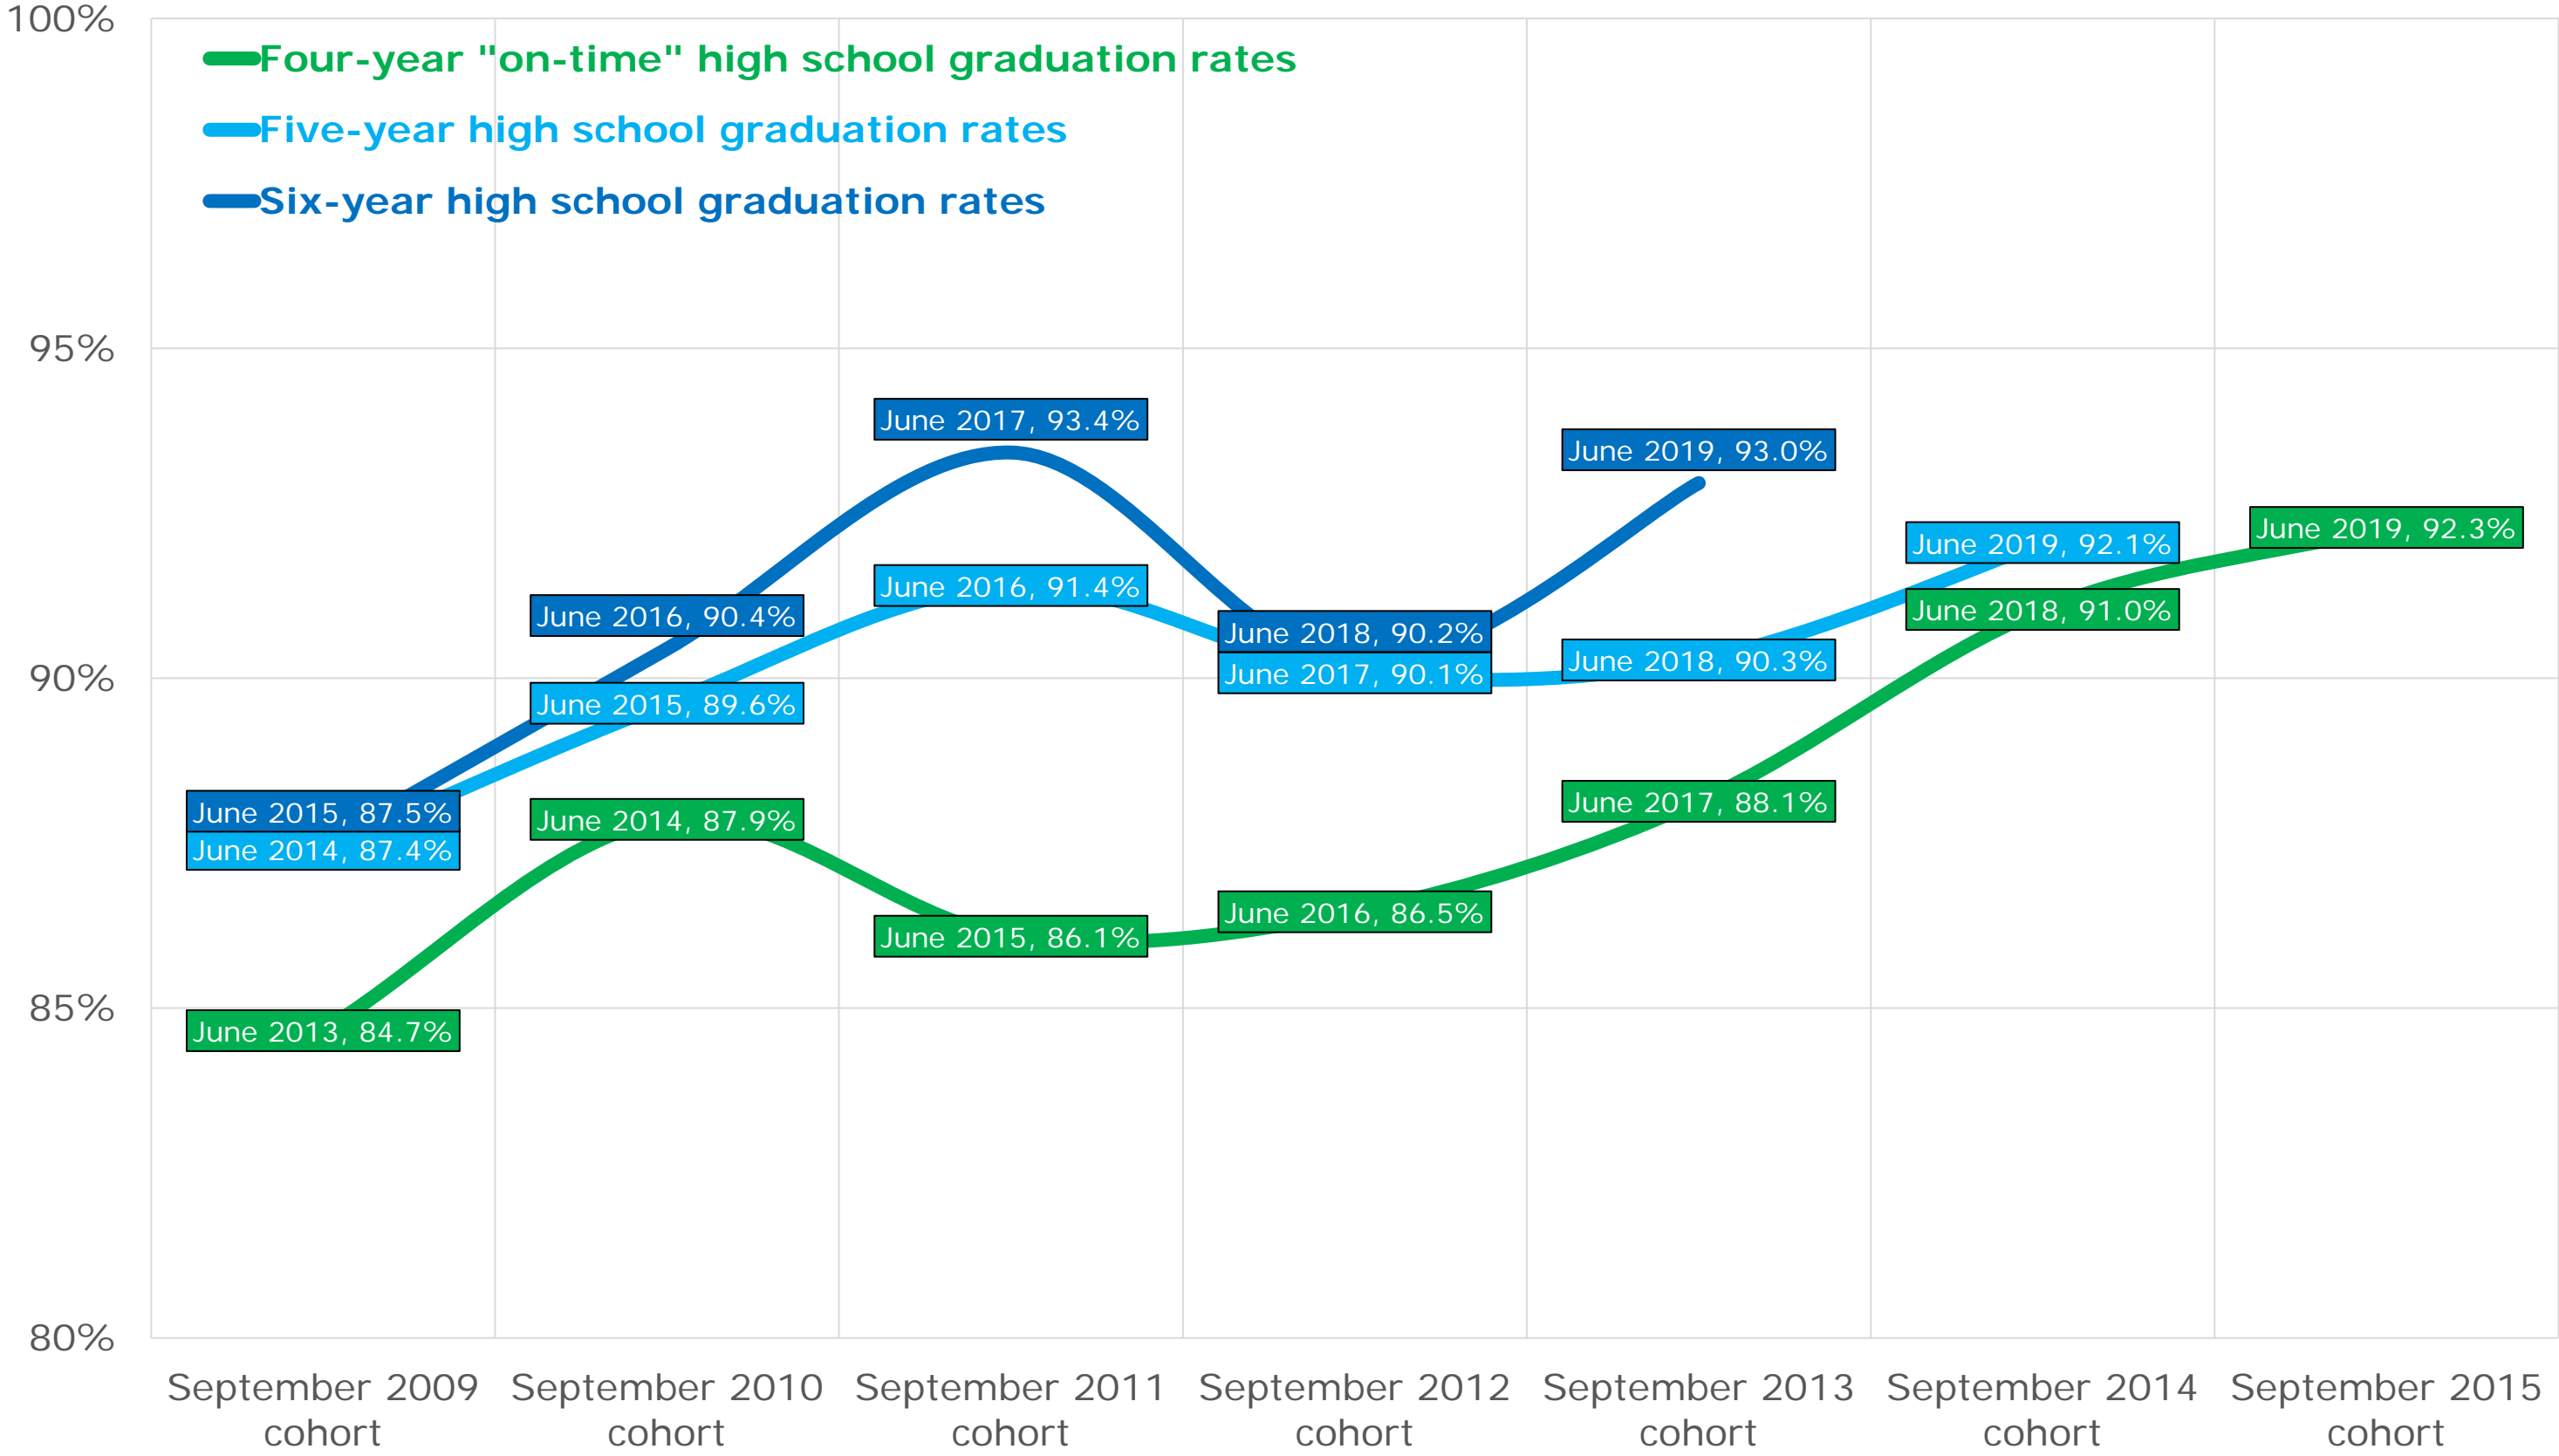

River East Transcona School Division

Rolling River School Division

Seine River School Division

Seven Oaks School Division

Southwest Horizon School Division

St. James-Assiniboia School Division

Sunrise School Division