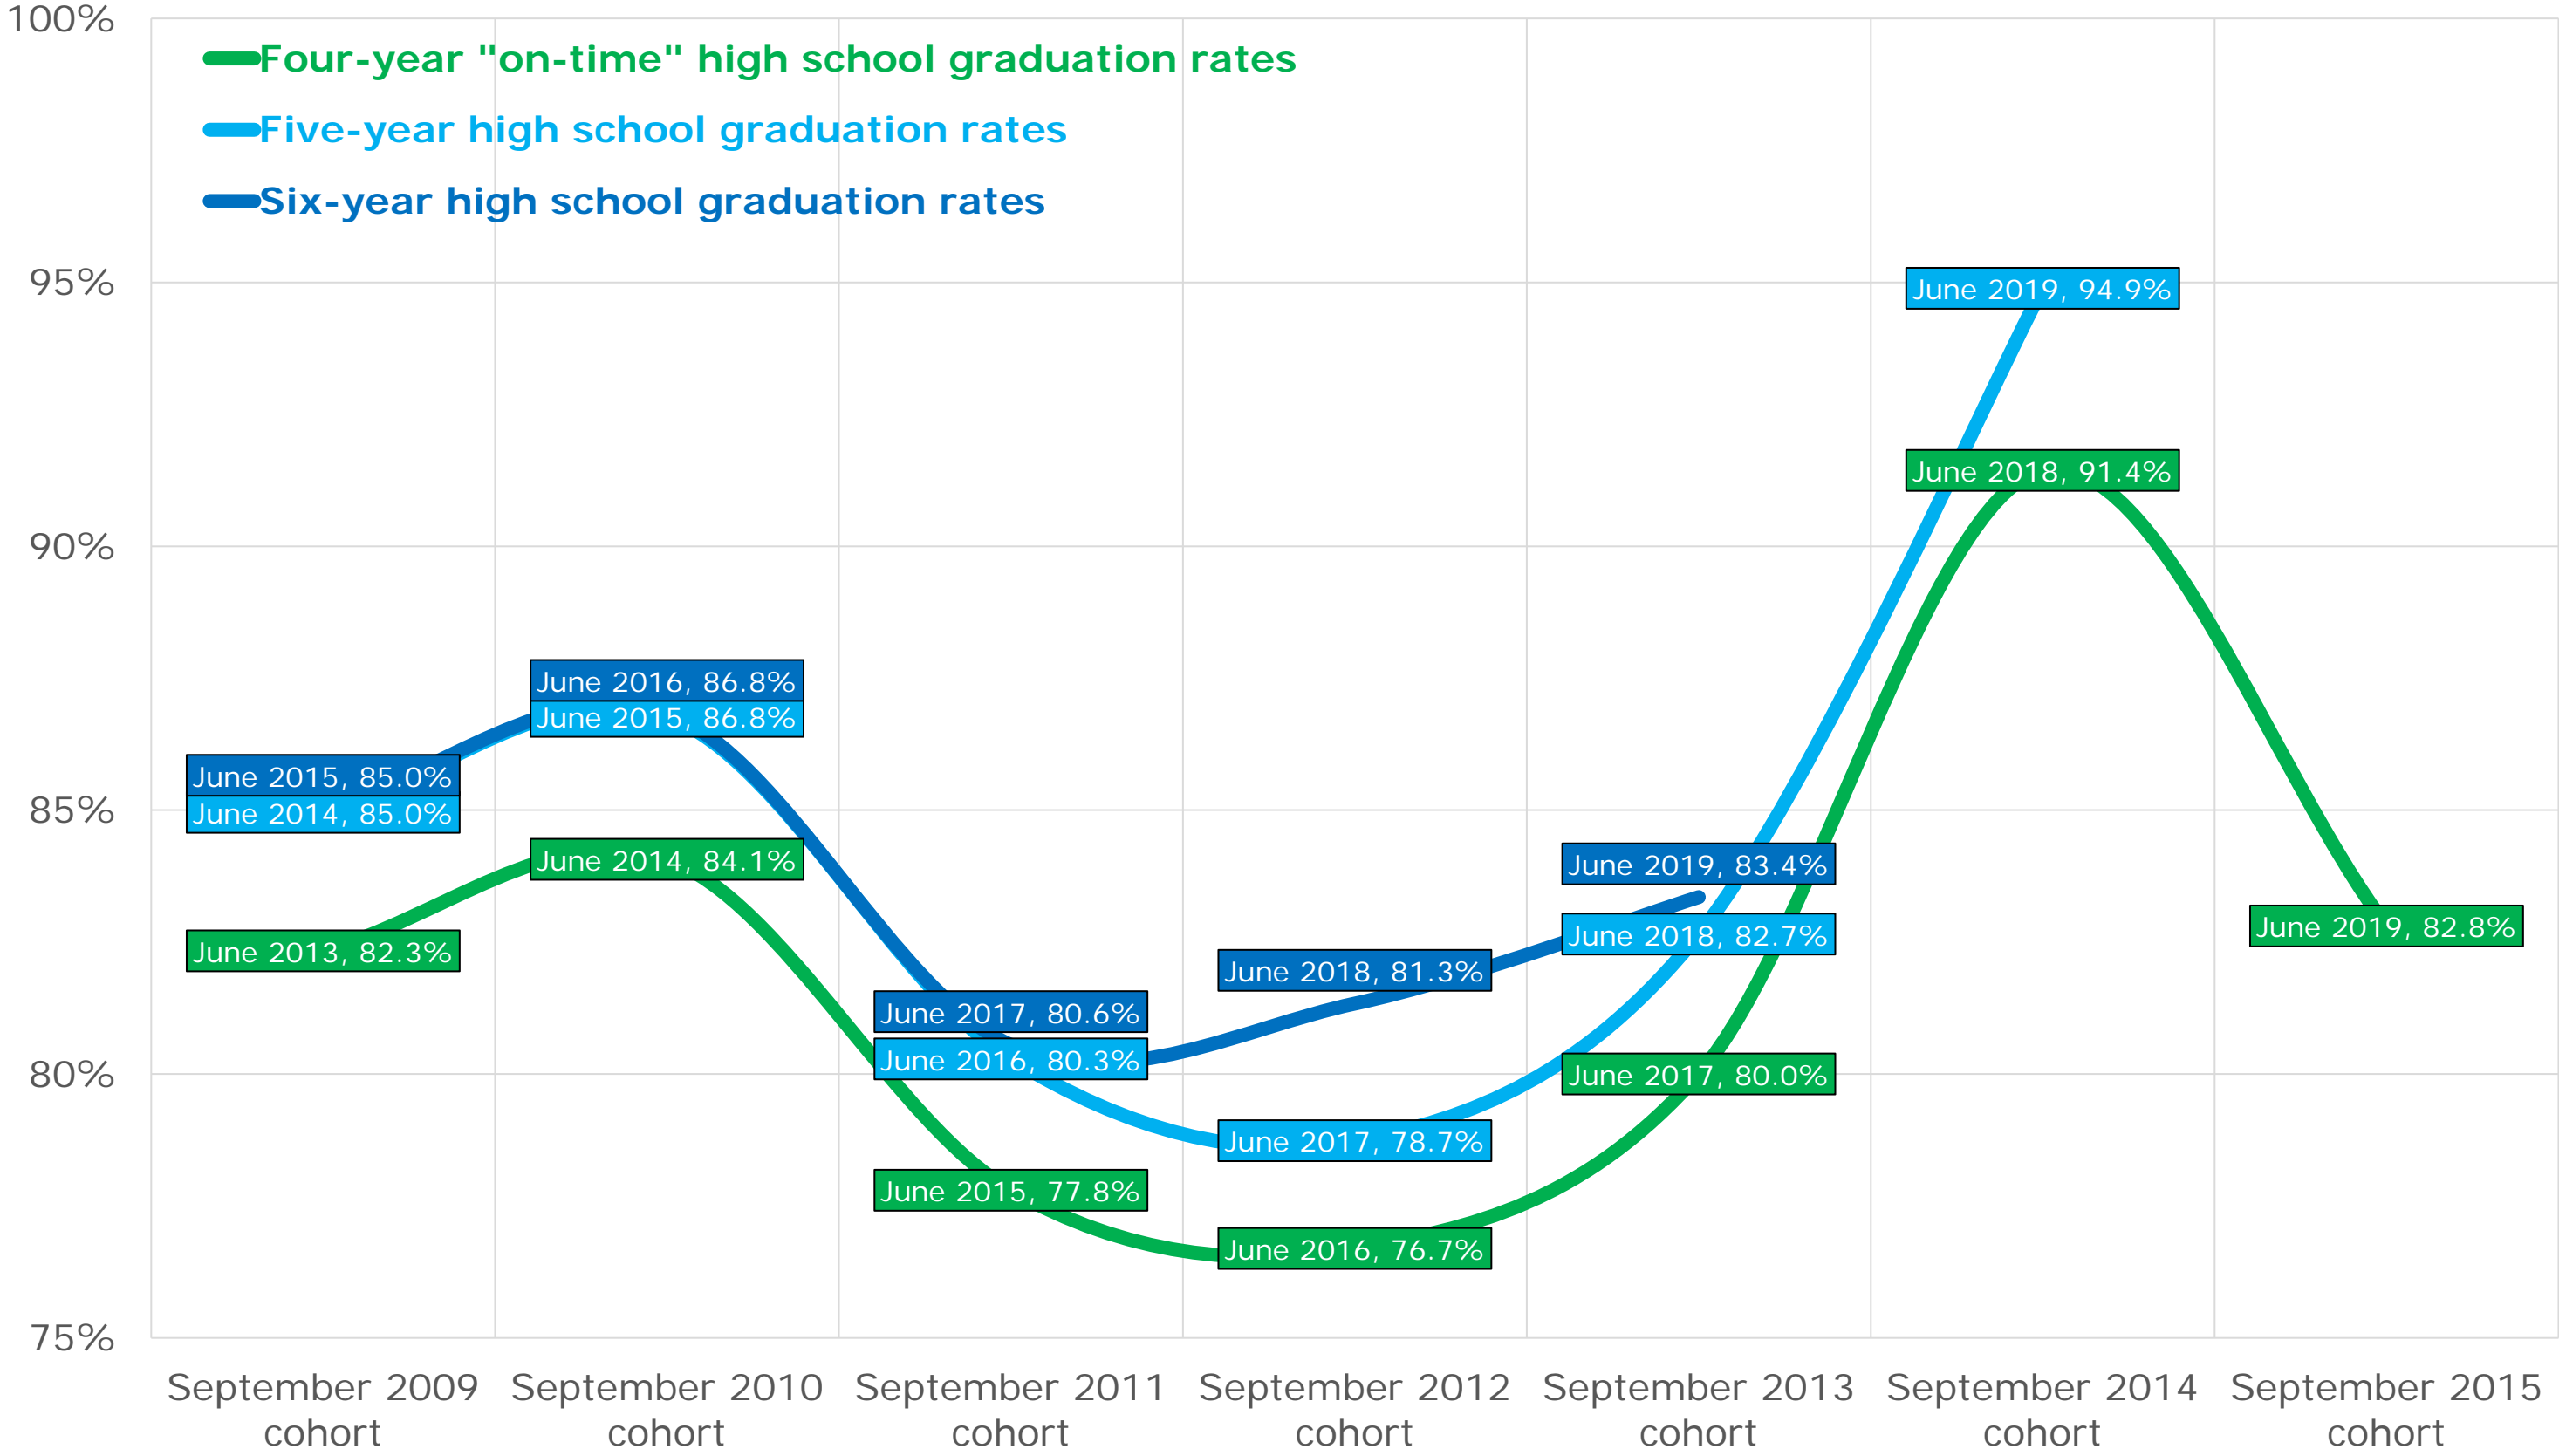

Swan Valley School Division

Turtle Mountain School Division

Turtle River School Division

Western School Division

Whiteshell School District

Winnipeg School Division

Division scolaire franco-manitobaine