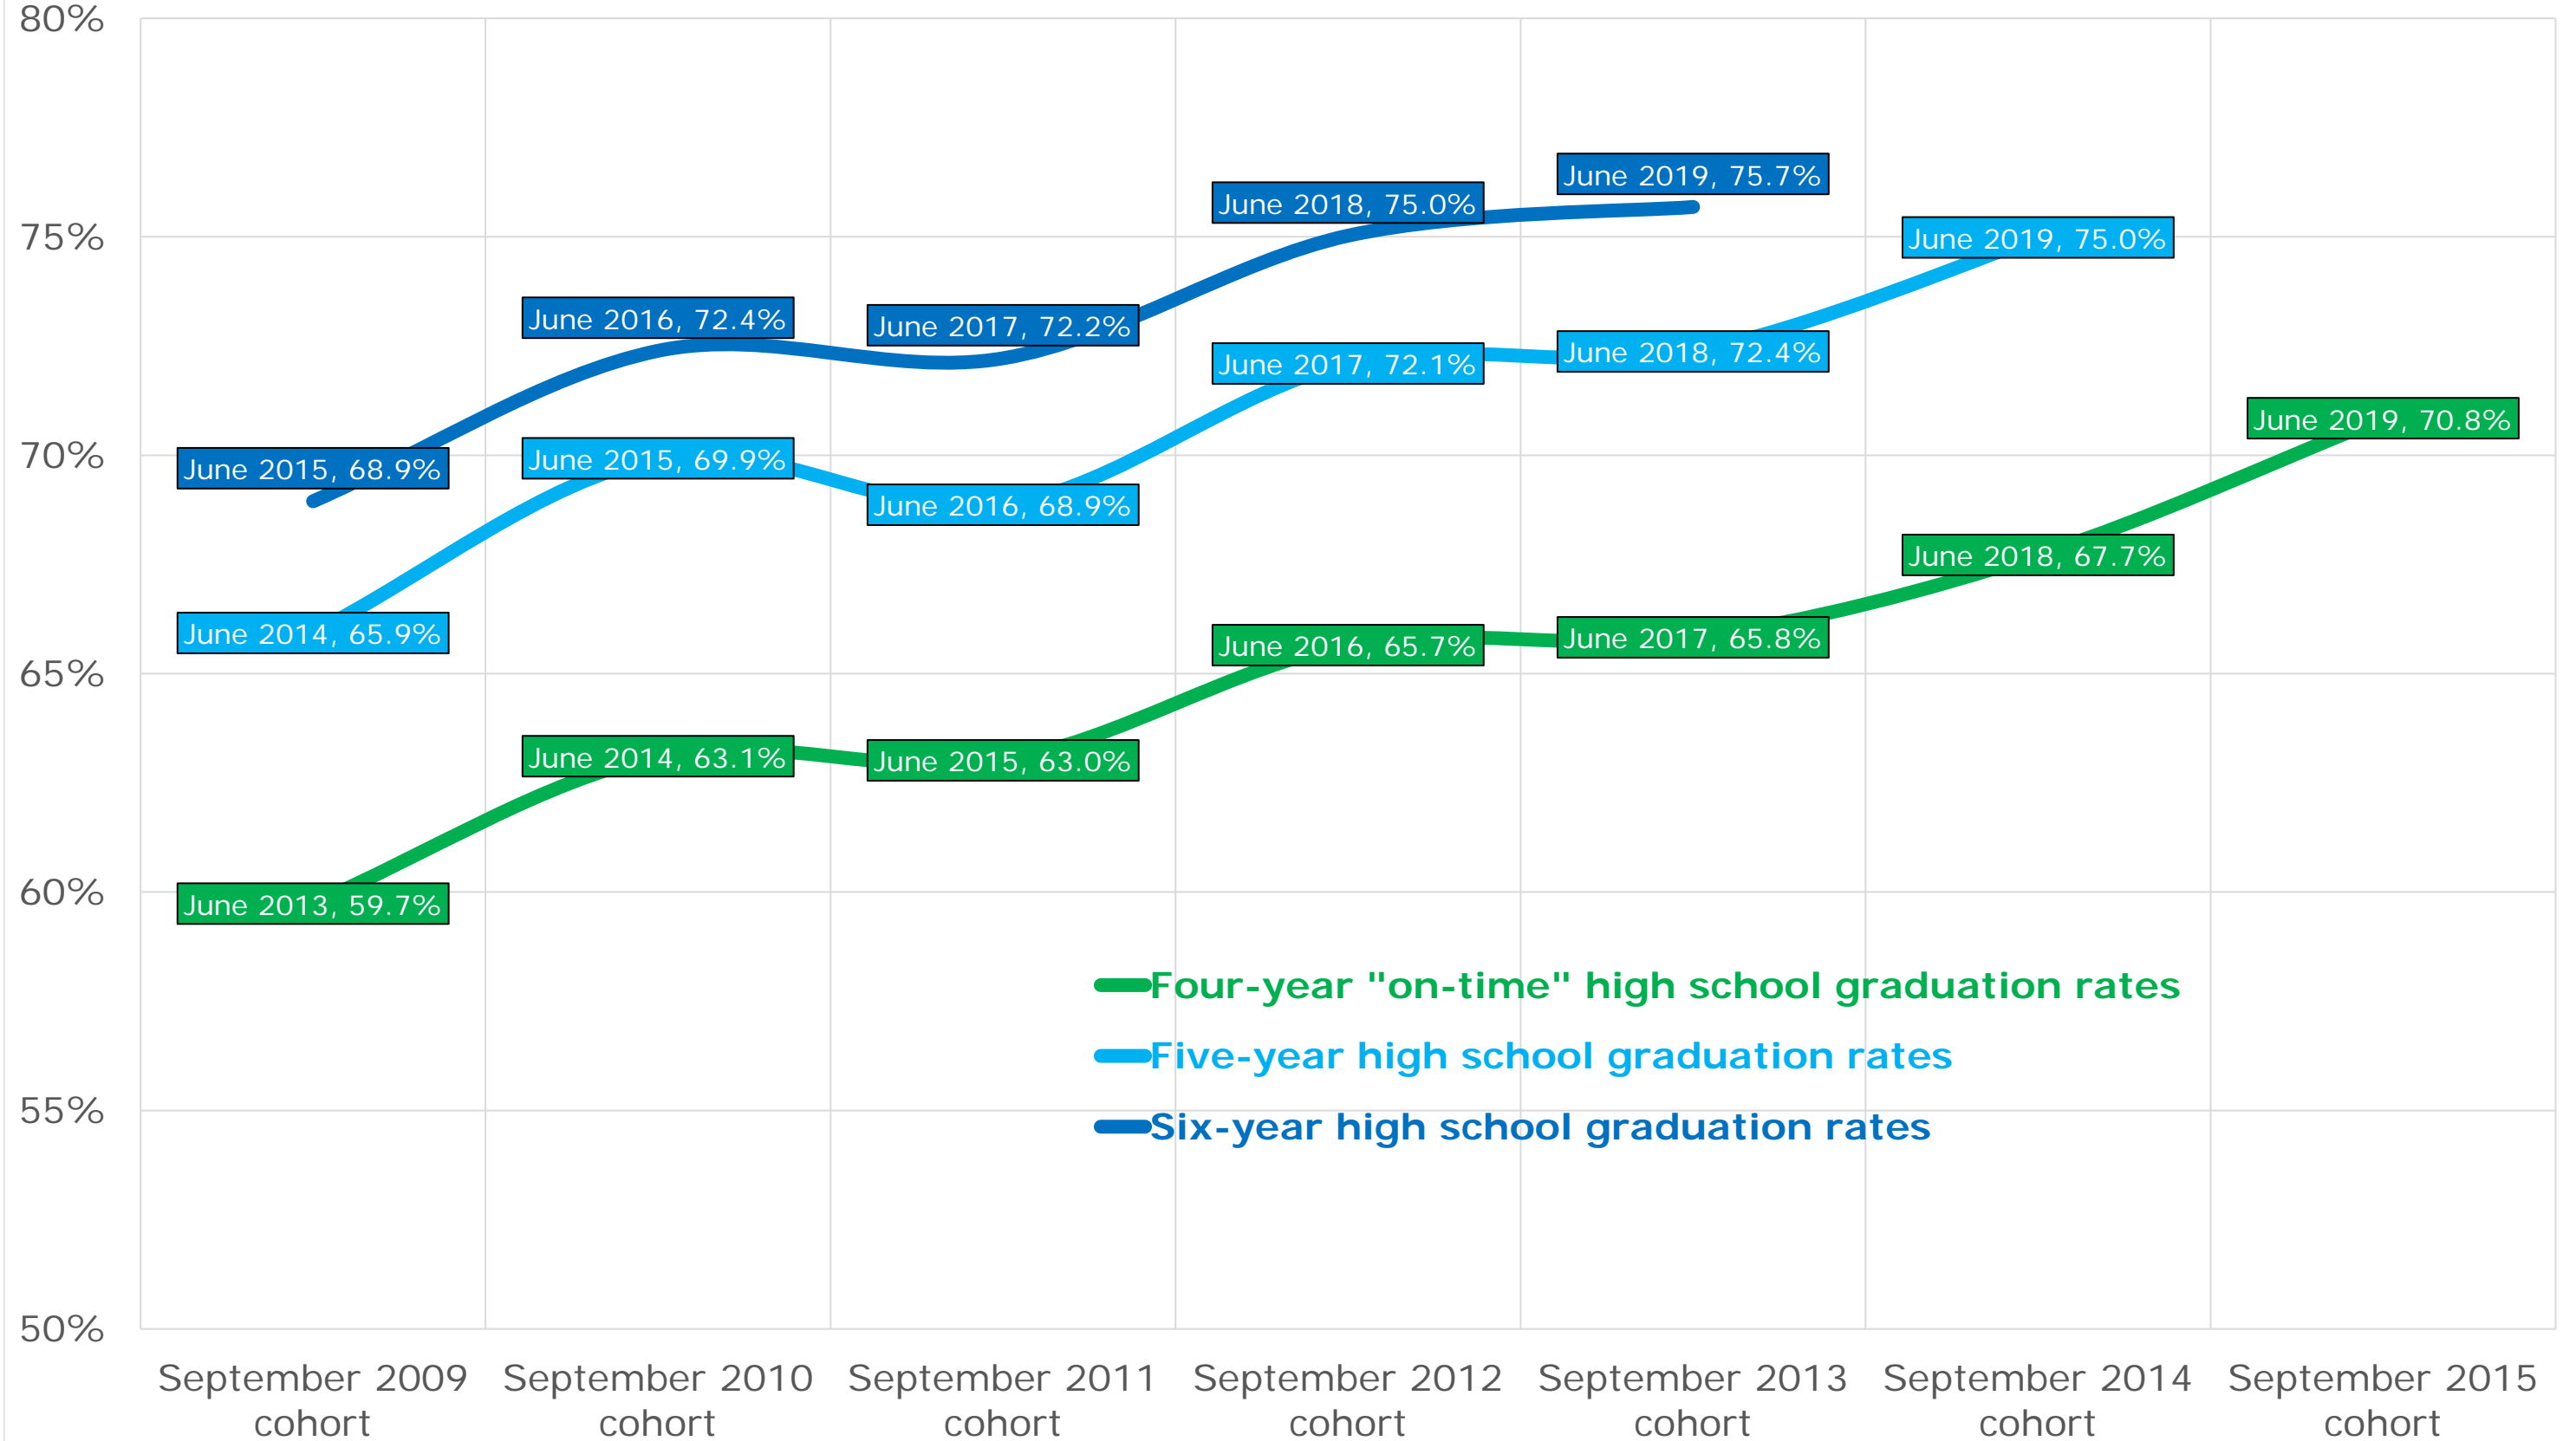

Swan Valley School Division

Turtle Mountain School Division

Turtle River School Division

Western School Division

Whiteshell School District

Winnipeg School Division

Division scolaire franco-manitobaine