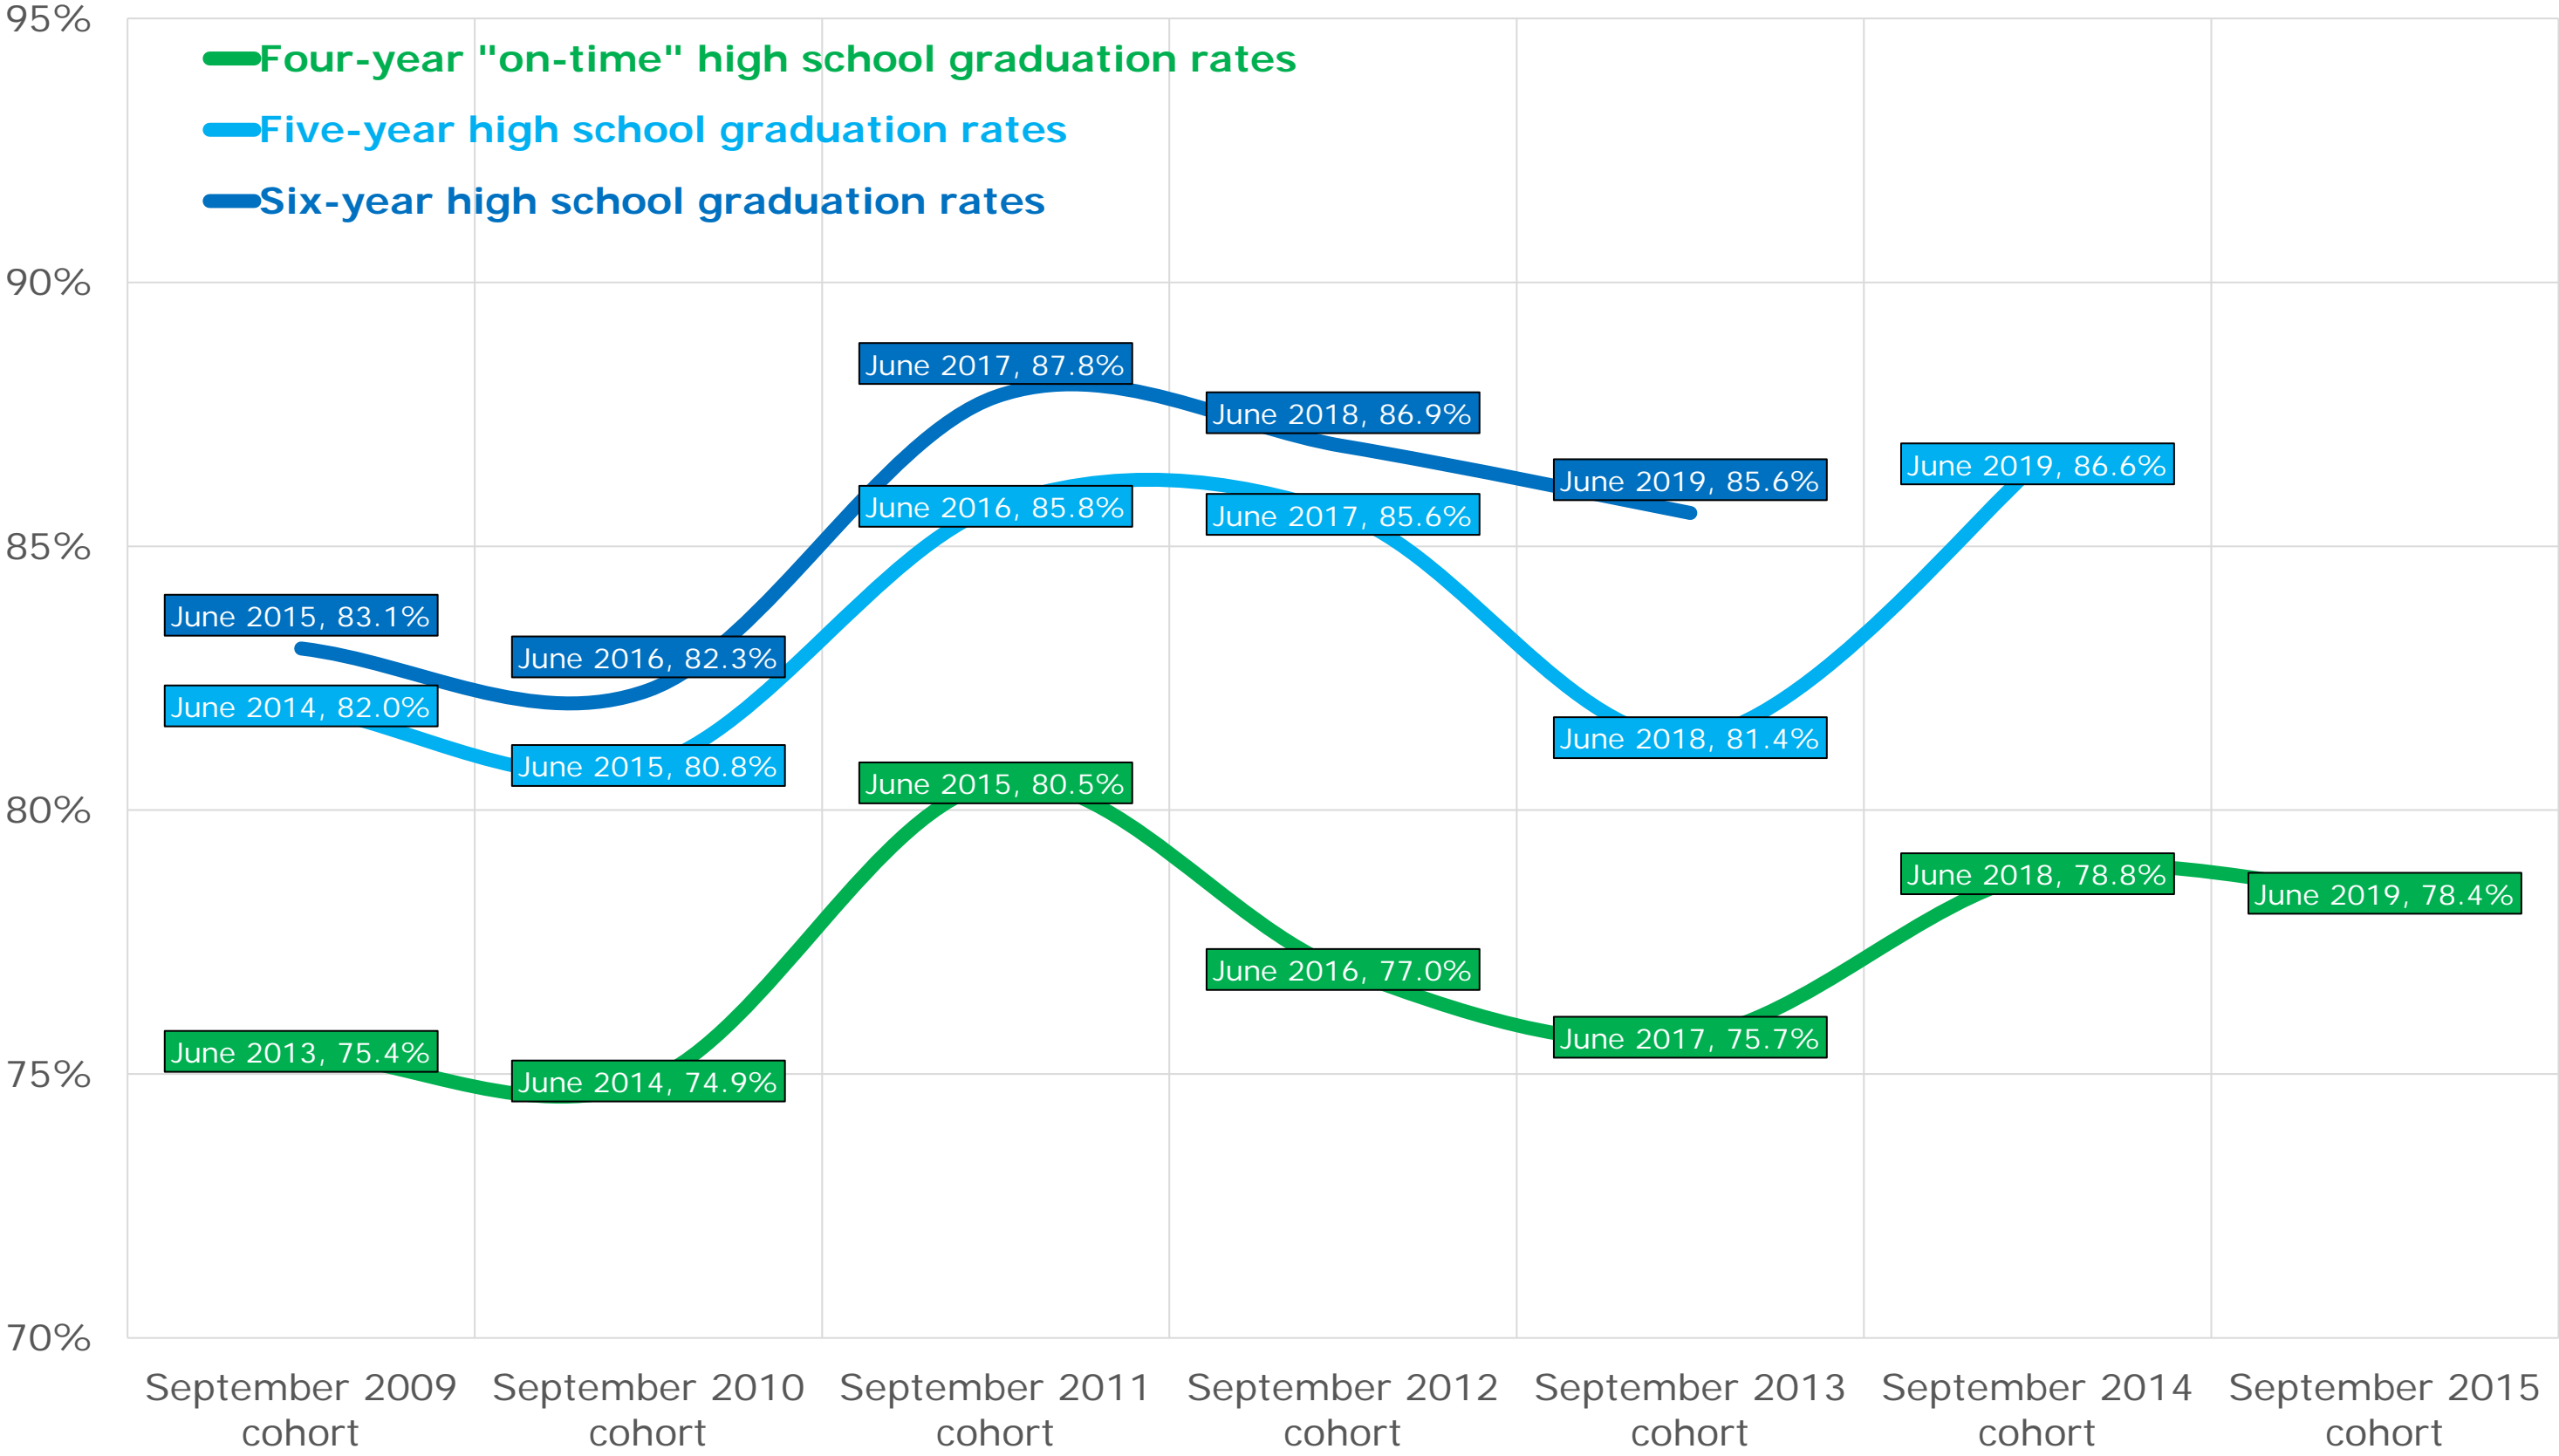

Hanover School Division

Interlake School Division

Kelsey School Division

Lakeshore School Division

Lord Selkirk School Division

Louis Riel School Division

Mountain View School Division

Mystery Lake School District