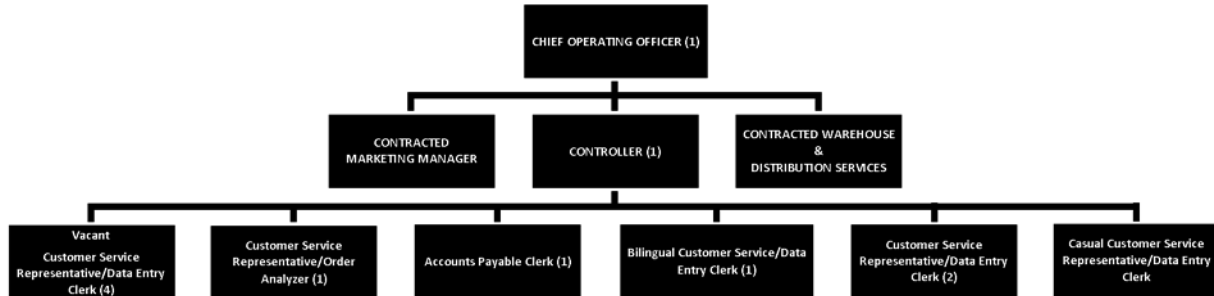

Manitoba Learning Resource Centre

Special Operating Agency
Organization Chart
As of March 31, 2016

The Manitoba Learning Resource Centre

Administration and Order Processing Office

130–1st Ave West, Box 910
Souris, MB R0K 2C0
Phone 1-866-771-6822
1-204-483-5040
Fax: 1-204-483-5041
Email: mtbb@gov.mb.ca