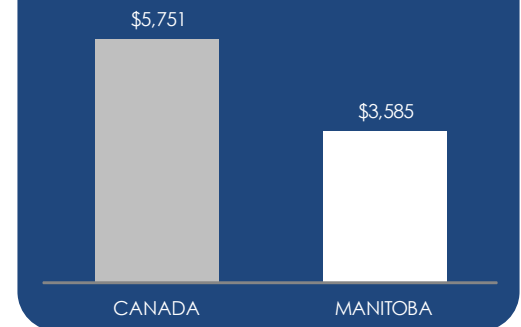

University Tuition Fees* 2016/17