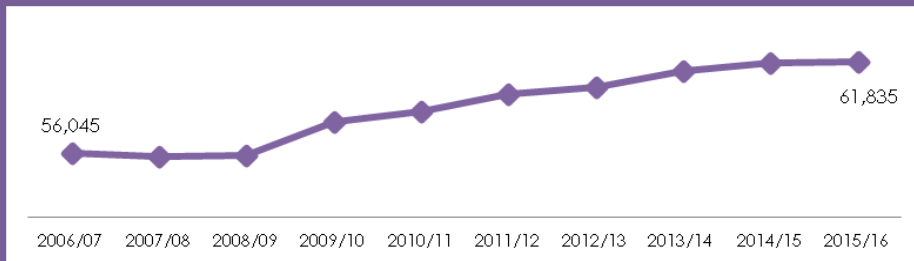

ENROLMENT

Post-Secondary Enrolment Trend: 2006/07 to 2015/16

61,835

Students Enrolled
in 2015/16

Undergraduate **39,314**
Graduate **5,143**
College **17,378**

TUITION

3rd Lowest university tuition fees in Canada*