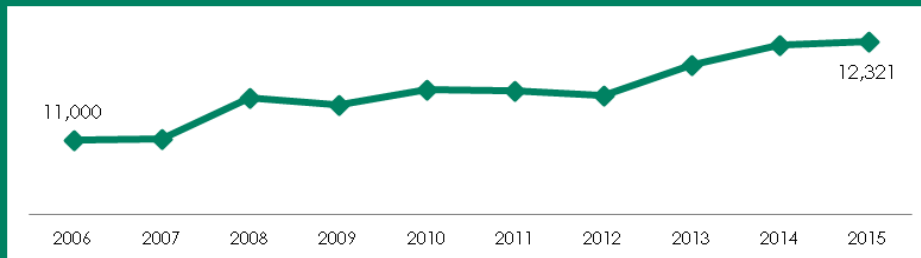

ENROLMENT

Post-Secondary Enrolment Trend: 2006/07 to 2015/16

61,835

Students Enrolled
in 2015/16

Undergraduate **39,314**
Graduate **5,143**
College **17,378**

TUITION

3rd Lowest university tuition fees in Canada*

University Tuition Fees* 2016/17

*Undergraduate, domestic, average arts & science tuition
Does not include the Territories
Source: Statistics Canada

2nd Lowest college tuition fees in Canada*

College Tuition Fees* 2016/17

*Excludes Quebec since no tuition is charged for CEGEP
Does not include the Territories
Source: Government of British Columbia

COMPLETION

Post-Secondary Completion Trend: 2006 to 2015

12,321

Credentials Granted
in 2015