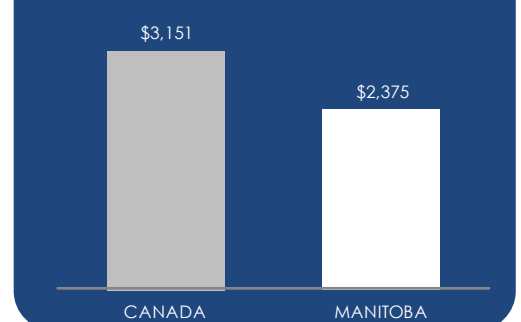

College Tuition Fees* 2016/17