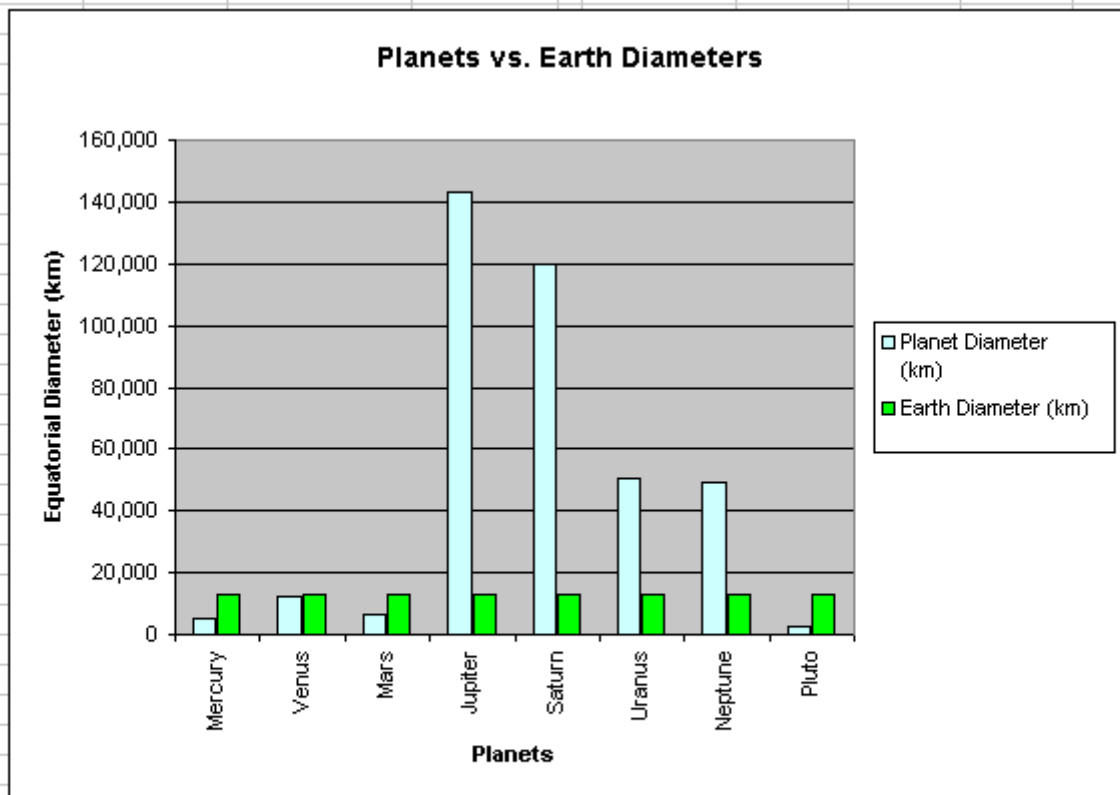

Planet Graph Sample

Comparison Planet	Planet Diameter (km)	Earth Diameter (km)
Mercury	4,878	12,756
Venus	12,100	12,756
Mars	6,796	12,756
Jupiter	143,000	12,756
Saturn	120,000	12,756
Uranus	50,800	12,756
Neptune	49,500	12,756
Pluto	2,294	12,756

To fill down identical values: Enter a value in the first cell. Select the cell. Click and hold the bottom right corner, and drag down to the bottom green cell.

Largest equatorial diameter: Jupiter

Smallest equatorial diameter: Pluto