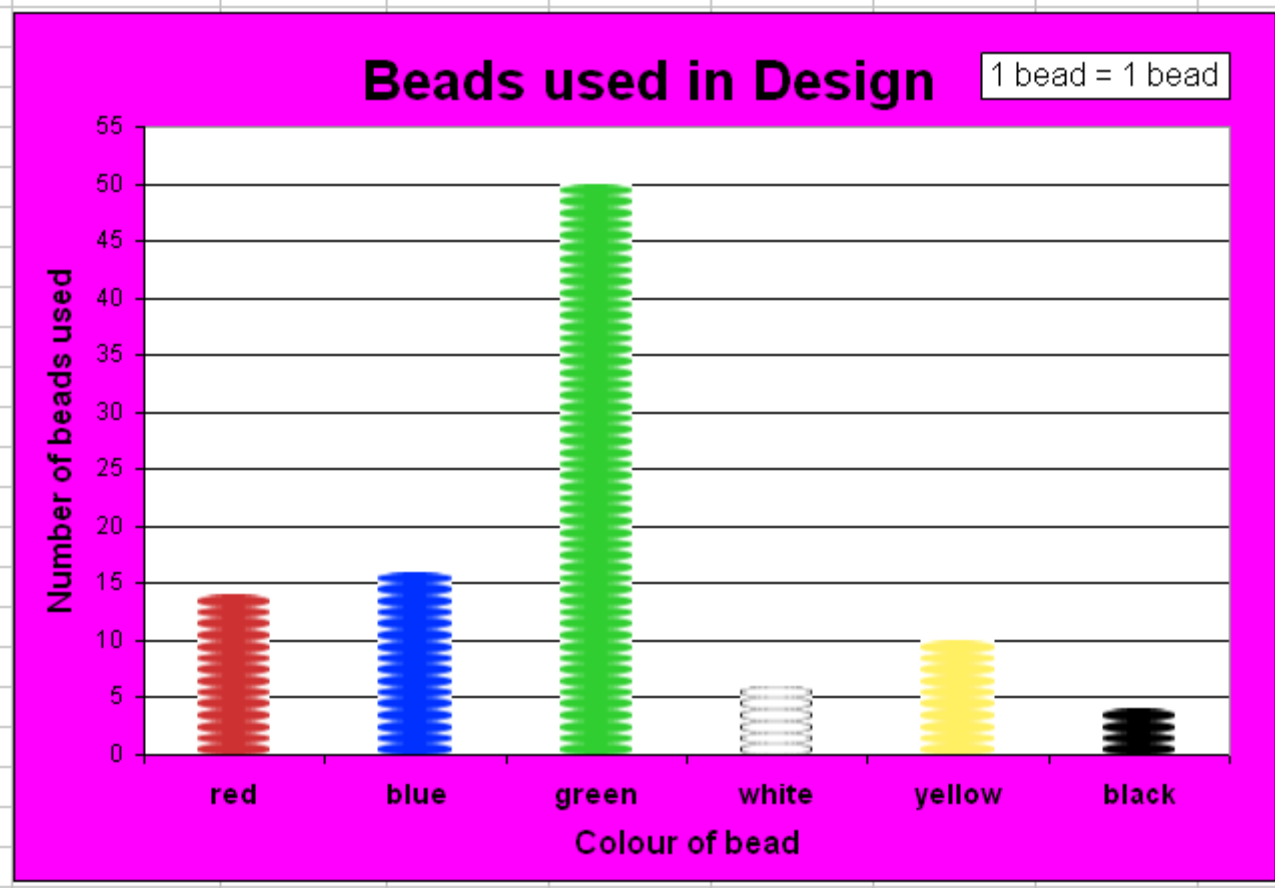

	A	B	C	D	E	F	G	H	I
1	<b>Bead Design Sample</b>								
2									
3		bead colour	number of beads						
4		red	14						
5		blue	16						
6		green	50						
7		white	6						
8		yellow	10						
9		black	4						
10		<b>Total</b>	<b>100</b>						
11									

# Beads used in Design

1 bead = 5 beads