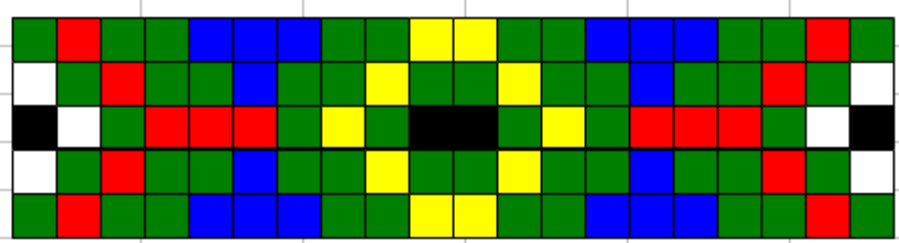

	A	B	C	D	E	F	G	H	I
1	<b>Bead Design Sample</b>								
2									
3		bead colour	number of beads						
4		red	14						
5		blue	16						
6		green	50						
7		white	6						
8		yellow	10						
9		black	4						
10		<b>Total</b>	<b>100</b>						
11									

# Beads used in Design

1 bead = 5 beads